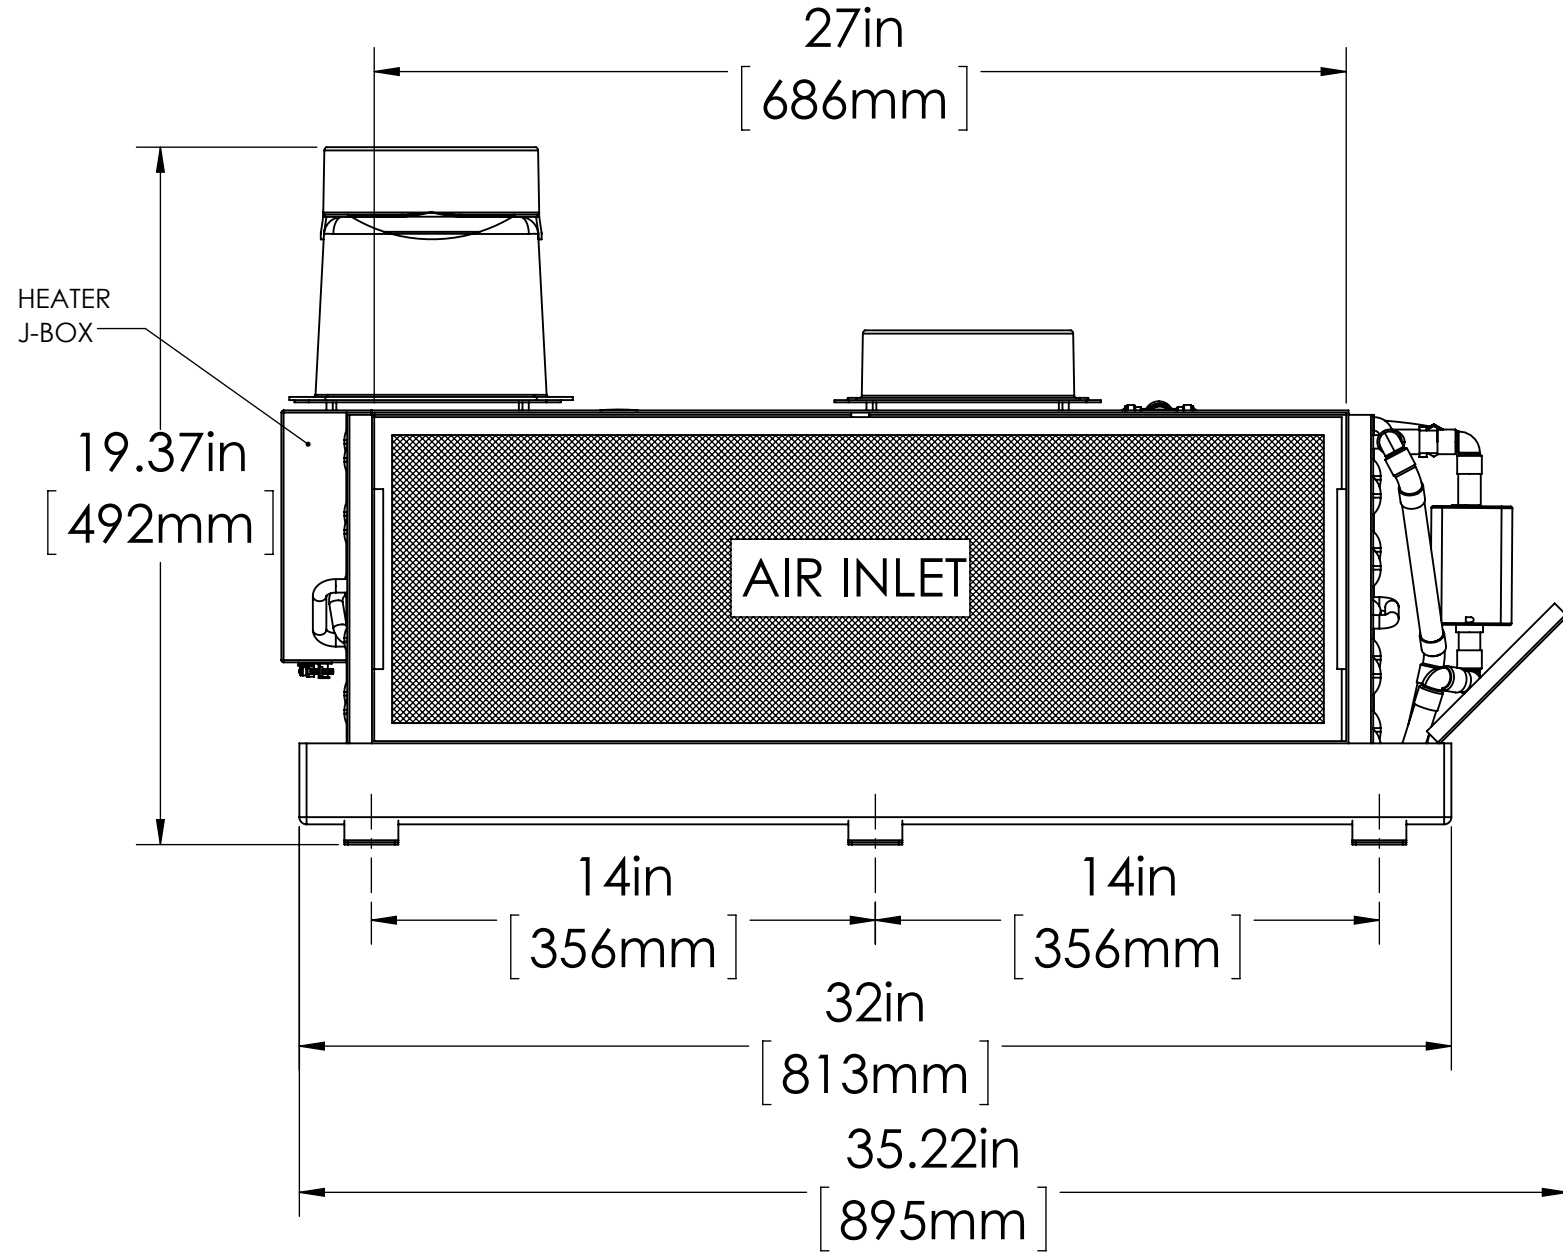

TOP

FRONT

SIDE

BACK

AMP DRAW	115V	230V
BLOWER	2.24	1.12
HEAT	21	10.9

WEIGHT: 92 LBS [41.73 KG] CFM: 1000

UNLESS OTHERWISE SPECIFIED:		NAME	DATE
DIMENSIONS ARE IN INCHES		MCE	9/25/2015
TOLERANCES:		DRAWN	
FRACTIONAL $\pm$		CHECKED	
ANGULAR: MACH $\pm$ BEND $\pm$		ENG APPR.	
TWO PLACE DECIMAL $\pm$		MFG APPR.	
THREE PLACE DECIMAL $\pm$		Q.A.	
INTERPRET GEOMETRIC TOLERANCING PER:		COMMENTS:	
MATERIAL			
NEXT ASSY	USED ON		
APPLICATION	DO NOT SCALE DRAWING		

TECHNICOLD
by NORTHERN LIGHTS

1419 W NEWPORT CENTER DRIVE
DEERFIELD BEACH, FL 33442
1-800-943-4140
TEL: (954)-421-1717
FAX: (954)-421-1712

MA1000VHB

SIZE	DWG. NO.	REV
C	M90104	1

SCALE: 1:8 SHEET 1 OF 1