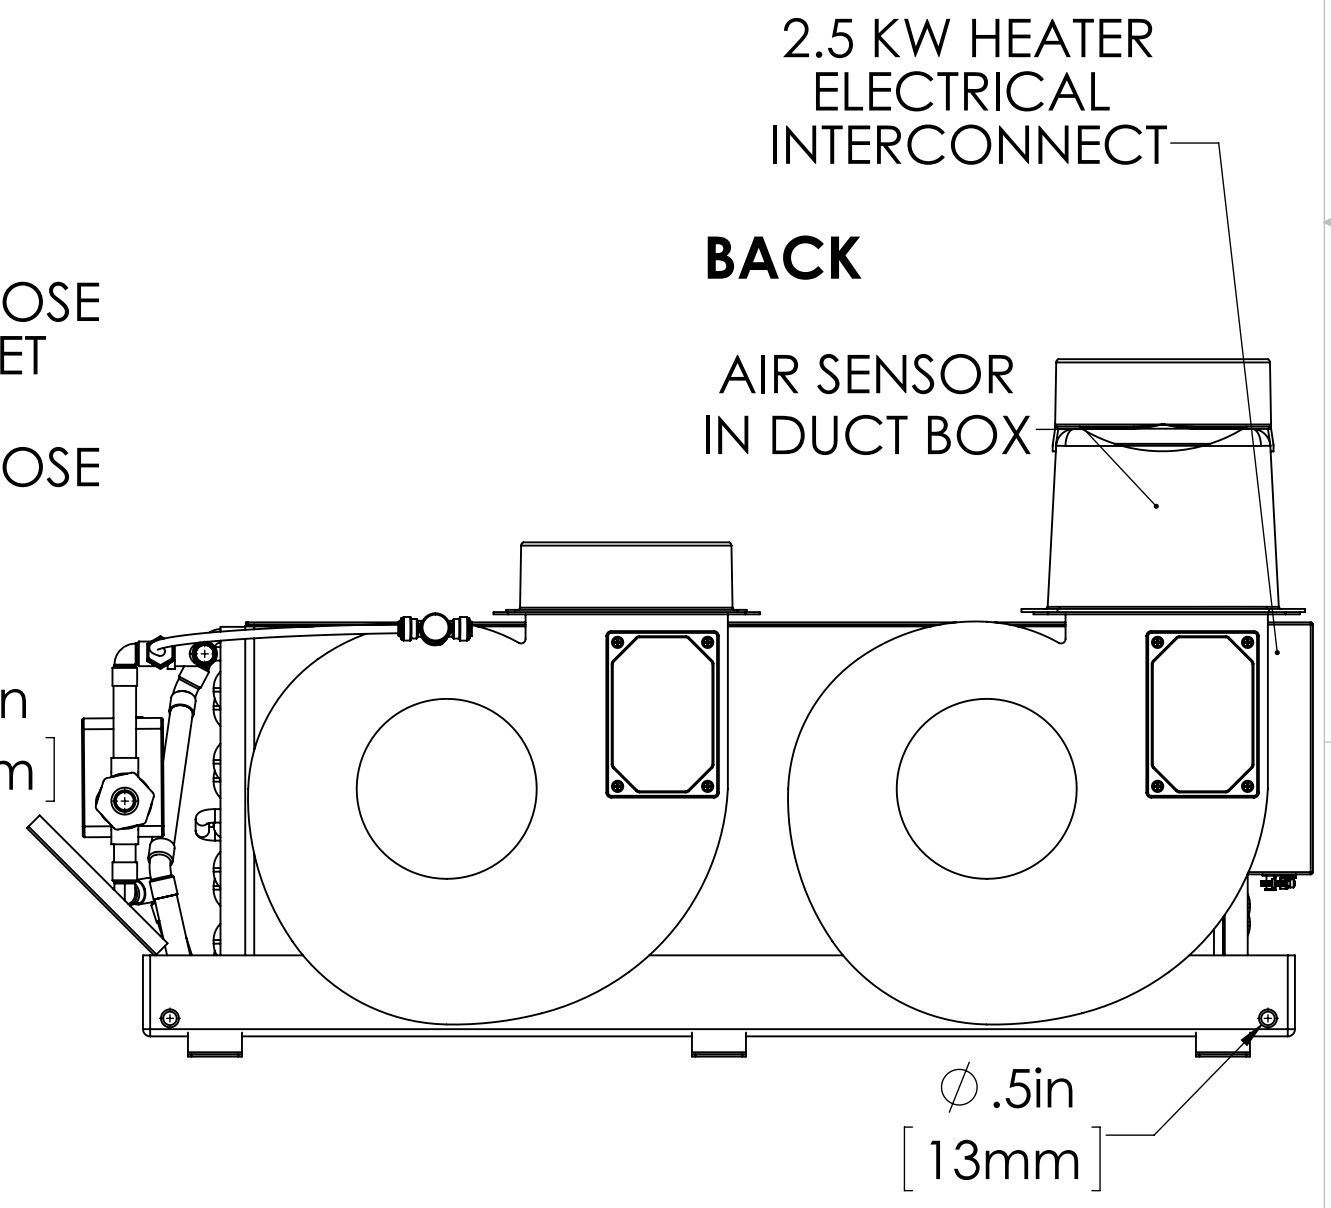

BACK

AMP DRAW	115V	230V
BLOWER	2.24	1.12
HEAT	21	10.9

WEIGHT: 92 LBS [41.73 KG] CFM: 1000

UNLESS OTHERWISE SPECIFIED:		NAME	DATE
DIMENSIONS ARE IN INCHES		MCE	9/25/2015
TOLERANCES:		DRAWN	
FRACTIONAL $\pm$		CHECKED	
ANGULAR: MACH $\pm$ BEND $\pm$		ENG APPR.	
TWO PLACE DECIMAL $\pm$		MFG APPR.	
THREE PLACE DECIMAL $\pm$		Q.A.	
INTERPRET GEOMETRIC TOLERANCING PER:		COMMENTS:	
MATERIAL			
NEXT ASSY	USED ON		
APPLICATION	DO NOT SCALE DRAWING		

TECHNICOLD
by NORTHERN LIGHTS

1419 W NEWPORT CENTER DRIVE
DEERFIELD BEACH, FL 33442
1-800-943-4140
TEL: (954)-421-1717
FAX: (954)-421-1712

MA1000VHB

SIZE	DWG. NO.	REV
C	M90104	1

SCALE: 1:8 SHEET 1 OF 1