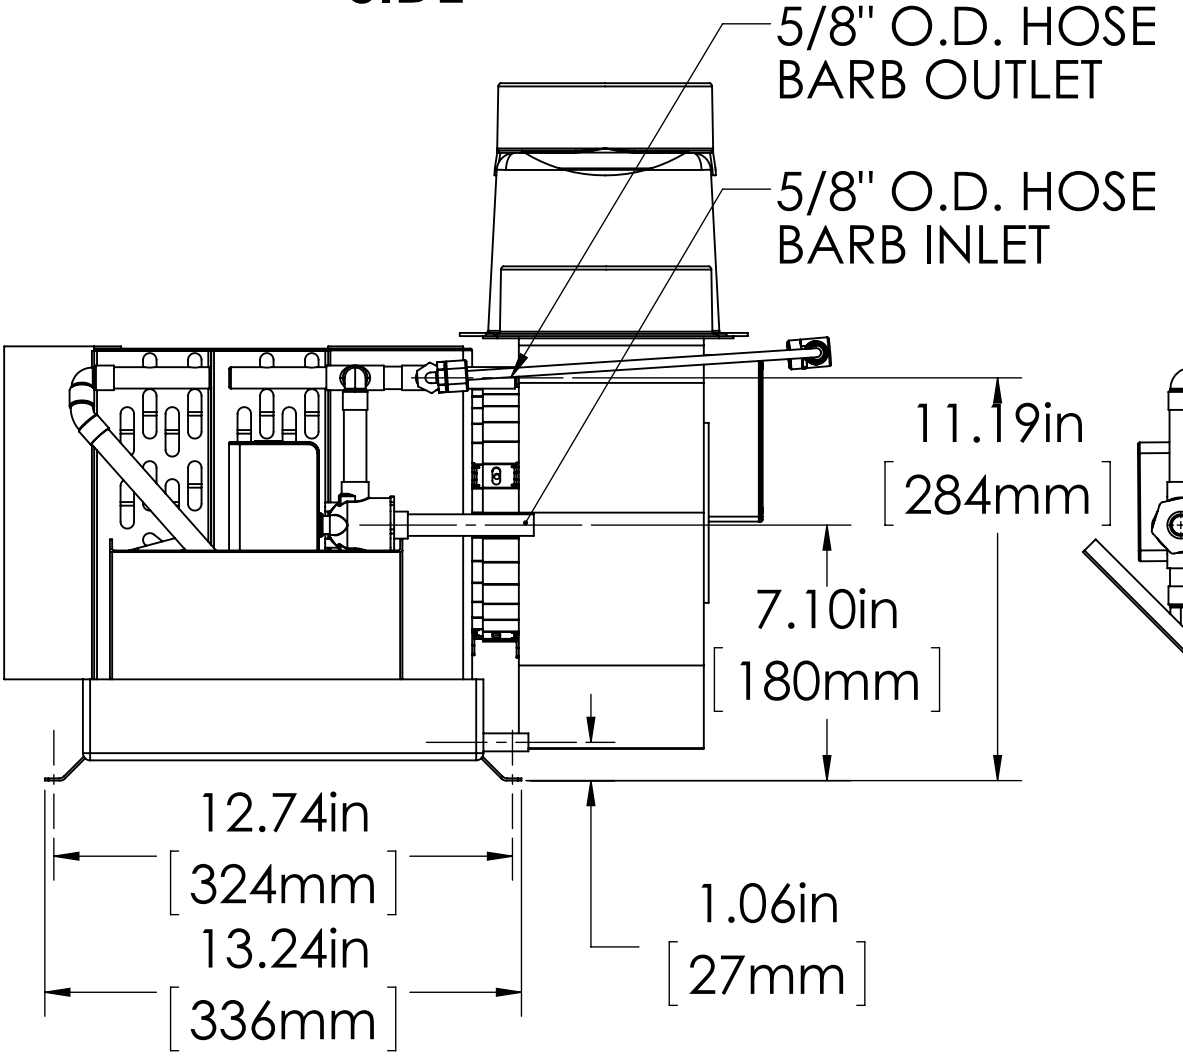

TOP

FRONT

SIDE

BACK

AMP DRAW	115V	230V
BLOWER	2.24	1.12
HEAT	21	10.9

WEIGHT: 92 LBS [41.73 KG] CFM: 1000

UNLESS OTHERWISE SPECIFIED:		NAME	DATE
DIMENSIONS ARE IN INCHES		MCE	9/25/2015
TOLERANCES:		DRAWN	
FRACTIONAL $\pm$		CHECKED	
ANGULAR: MACH $\pm$ BEND $\pm$		ENG APPR.	
TWO PLACE DECIMAL $\pm$		MFG APPR.	
THREE PLACE DECIMAL $\pm$		Q.A.	
INTERPRET GEOMETRIC TOLERANCING PER:		COMMENTS:	
MATERIAL			
NEXT ASSY	USED ON		
APPLICATION	DO NOT SCALE DRAWING		

TECHNICOLD
by NORTHERN LIGHTS

1419 W NEWPORT CENTER DRIVE
DEERFIELD BEACH, FL 33442
1-800-943-4140
TEL: (954)-421-1717
FAX: (954)-421-1712

MA1000VHB

SIZE	DWG. NO.	REV
C	M90104	1

SCALE: 1:8 SHEET 1 OF 1