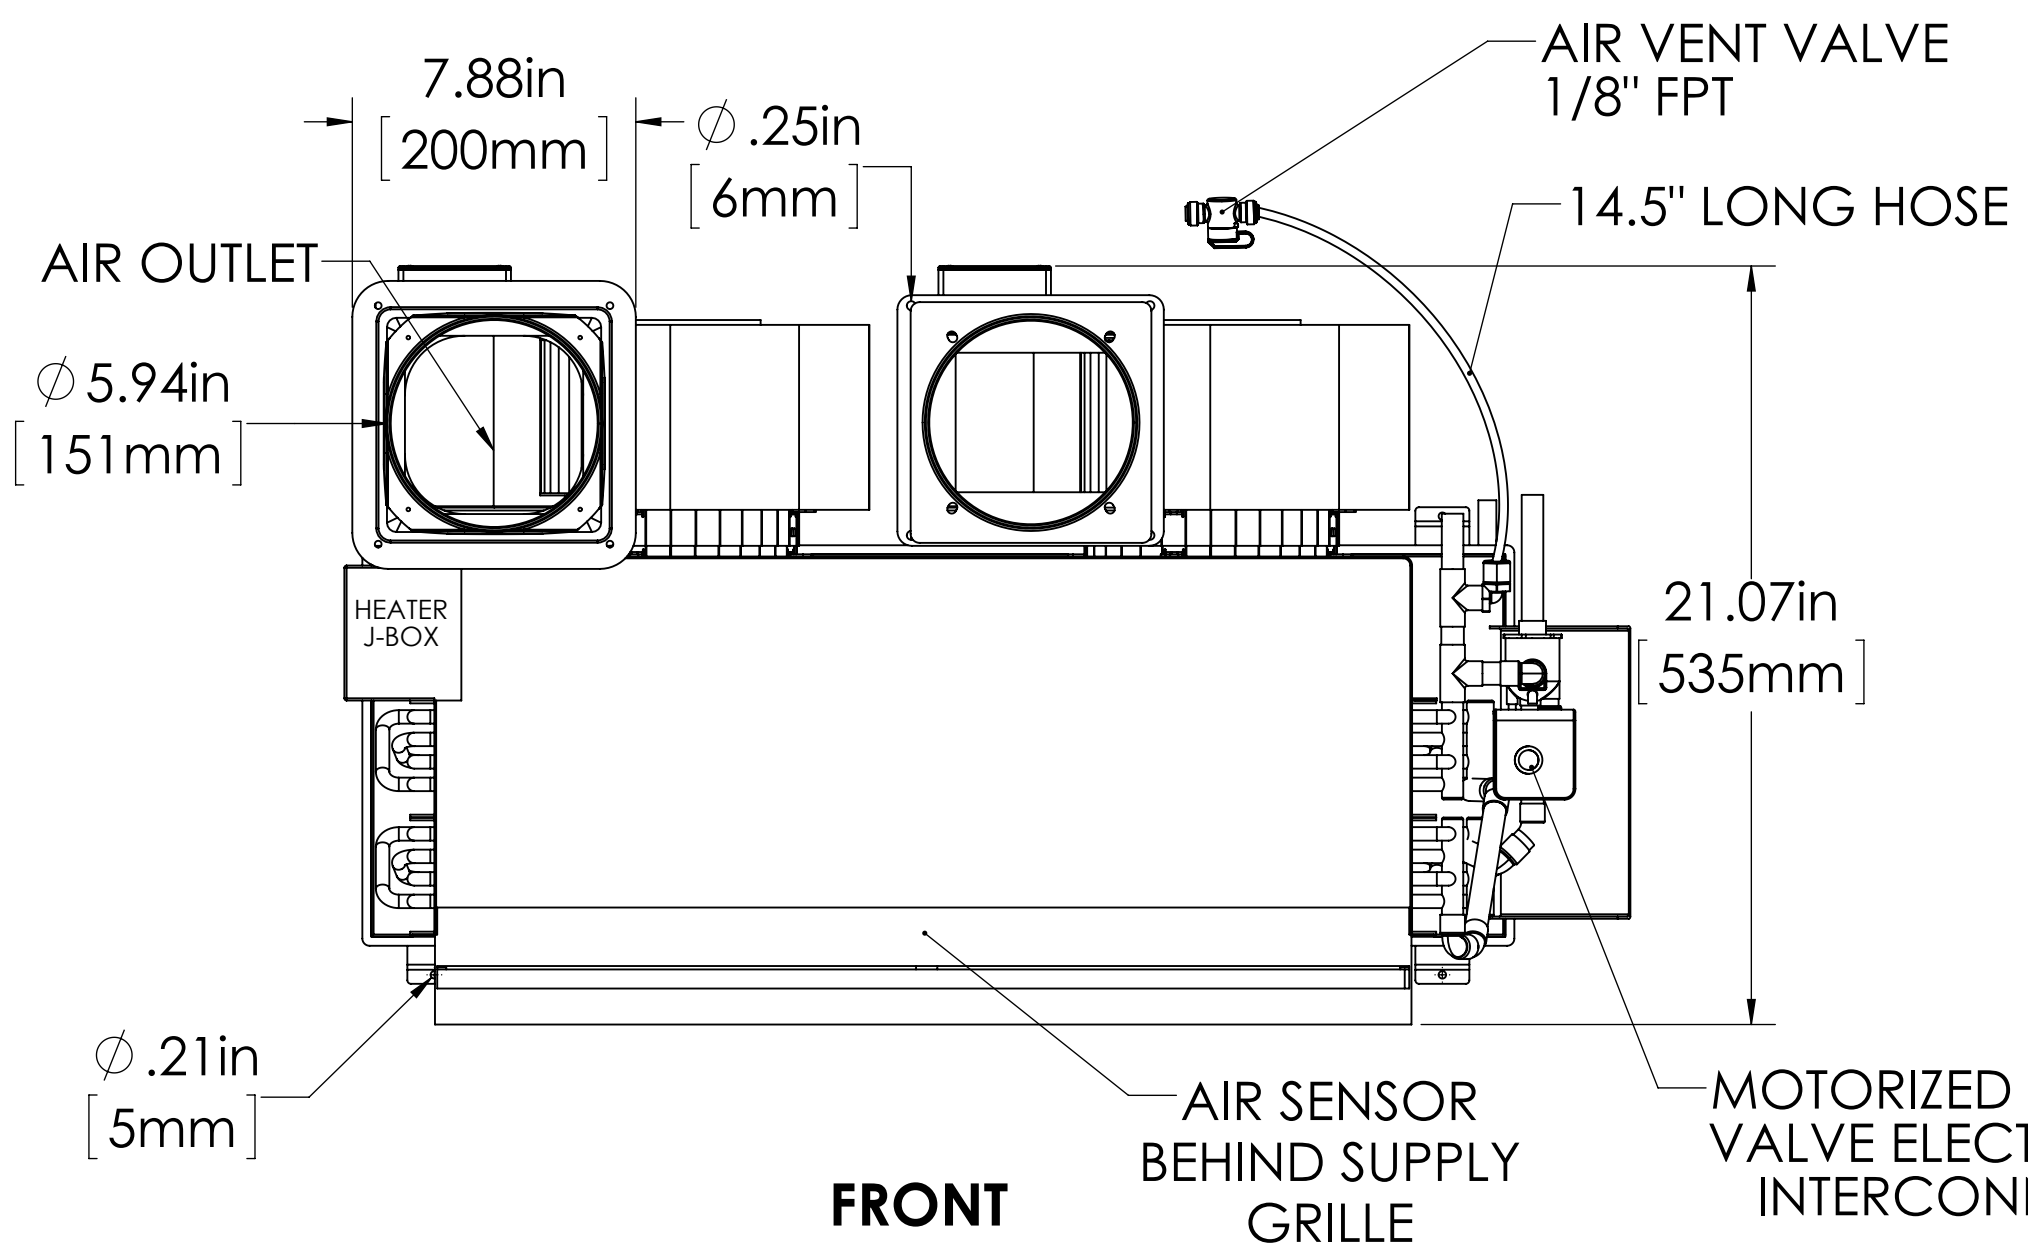

TOP

FRONT

SIDE

BACK

AMP DRAW	115V	230V
BLOWER	2.24	1.12
HEAT	21	10.9

WEIGHT: 92 LBS [41.73 KG] CFM: 1000

UNLESS OTHERWISE SPECIFIED:		NAME	DATE
DIMENSIONS ARE IN INCHES		MCE	9/25/2015
TOLERANCES:		DRAWN	
FRACTIONAL $\pm$		CHECKED	
ANGULAR: MACH $\pm$ BEND $\pm$		ENG APPR.	
TWO PLACE DECIMAL $\pm$		MFG APPR.	
THREE PLACE DECIMAL $\pm$		Q.A.	
INTERPRET GEOMETRIC TOLERANCING PER:		COMMENTS:	
MATERIAL			
NEXT ASSY	USED ON		
APPLICATION	DO NOT SCALE DRAWING		

TECHNICOLD
by NORTHERN LIGHTS

1419 W NEWPORT CENTER DRIVE
DEERFIELD BEACH, FL 33442
1-800-943-4140
TEL: (954)-421-1717
FAX: (954)-421-1712

MA1000VHB

SIZE	DWG. NO.	REV
C	M90104	1

SCALE: 1:8 SHEET 1 OF 1