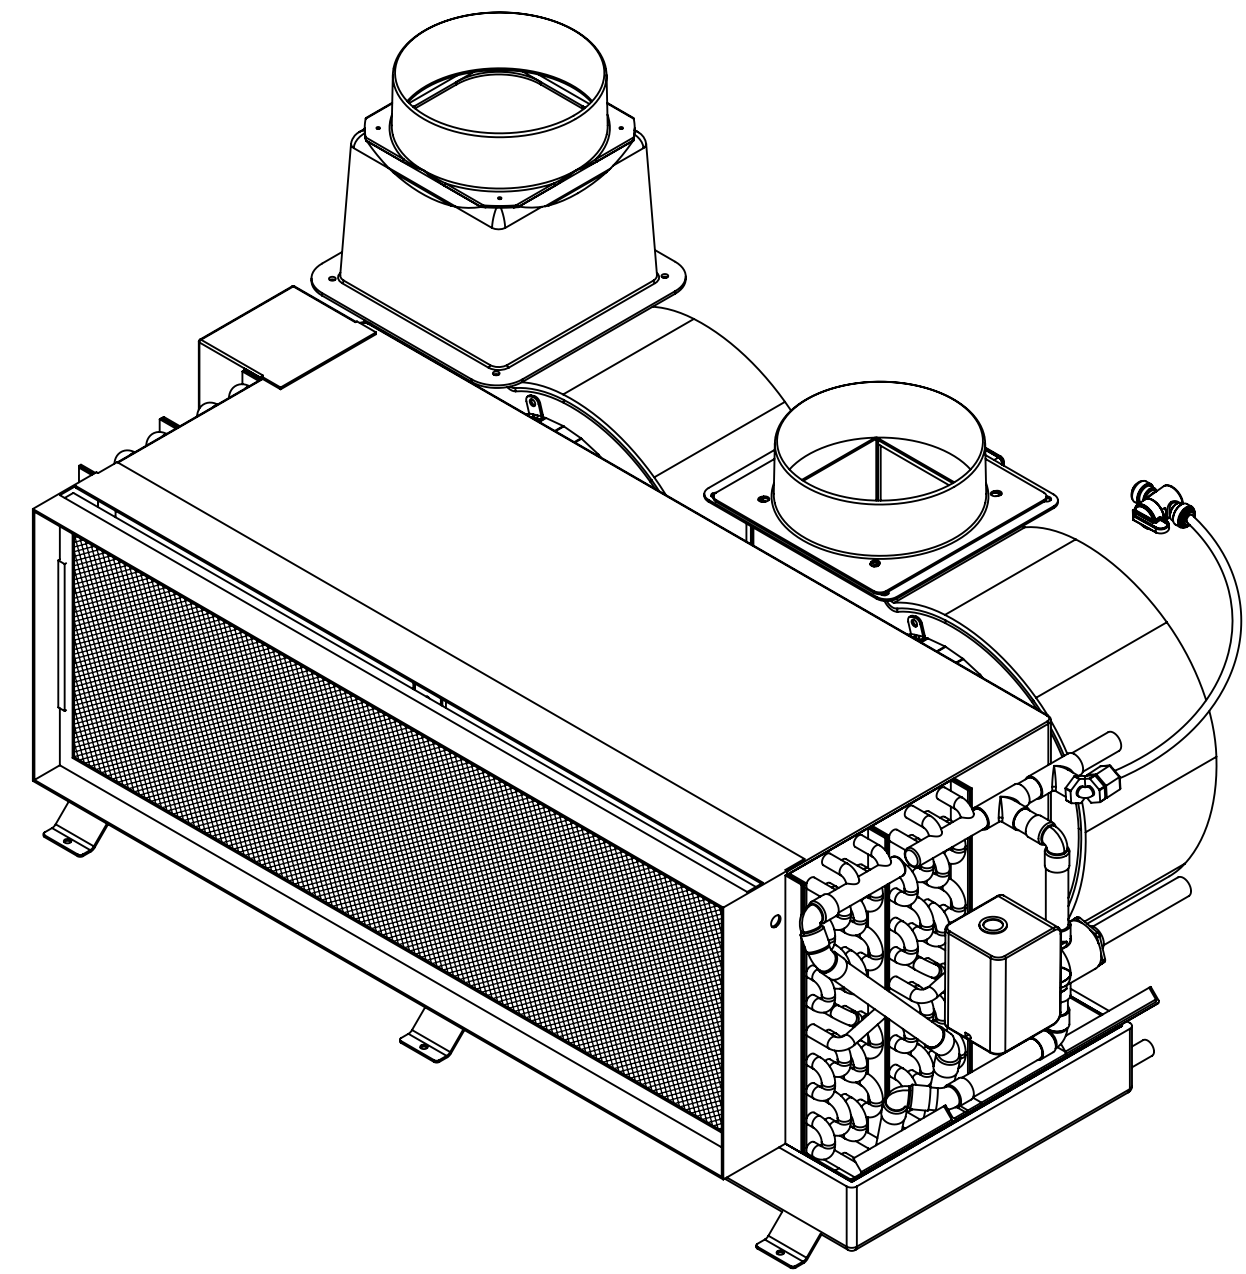

TOP

FRONT

SIDE

BACK

AMP DRAW	115V	230V
BLOWER	2.24	1.12
HEAT	21	10.9

WEIGHT: 92 LBS [41.73 KG] CFM: 1000

UNLESS OTHERWISE SPECIFIED:		NAME	DATE
DIMENSIONS ARE IN INCHES		MCE	9/25/2015
TOLERANCES:		DRAWN	
FRACTIONAL $\pm$		CHECKED	
ANGULAR: MACH $\pm$ BEND $\pm$		ENG APPR.	
TWO PLACE DECIMAL $\pm$		MFG APPR.	
THREE PLACE DECIMAL $\pm$		Q.A.	
INTERPRET GEOMETRIC TOLERANCING PER:		COMMENTS:	
MATERIAL			
NEXT ASSY	USED ON		
APPLICATION	DO NOT SCALE DRAWING		

TECHNICOLD
by NORTHERN LIGHTS

1419 W NEWPORT CENTER DRIVE
DEERFIELD BEACH, FL 33442
1-800-943-4140
TEL: (954)-421-1717
FAX: (954)-421-1712

MA1000VHB

SIZE	DWG. NO.	REV
C	M90104	1

SCALE: 1:8 SHEET 1 OF 1