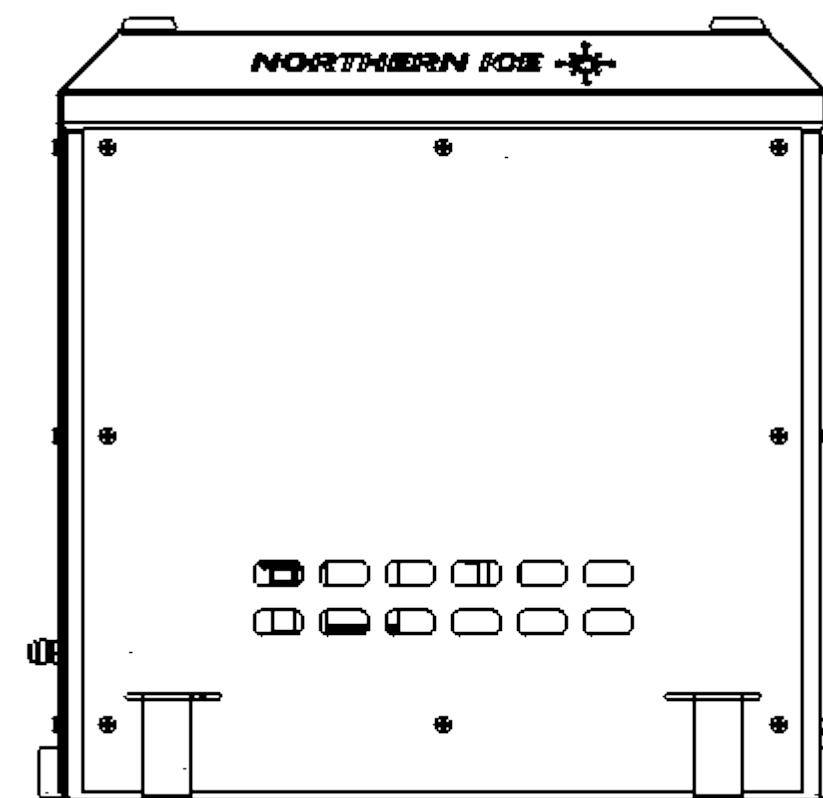

RIGHT SIDE

WEIGHT: 124 LBS [56.2 KG]

UNLESS OTHERWISE SPECIFIED:		NAME	DATE
DIMENSIONS ARE IN INCHES		MCE	8/20/2019
TOLERANCES:		CHECKED	
FRACTIONAL ±		ENG APPR.	
ANGULAR: MACH ± BEND ±		MFG APPR.	
TWO PLACE DECIMAL ±		Q.A.	
THREE PLACE DECIMAL ±		COMMENTS:	
INTERPRET GEOMETRIC TOLERANCING PER:	FINISH		
MATERIAL			
NEXT ASSY	USED ON		
APPLICATION	DO NOT SCALE DRAWING		

TECHNICOLD
by NORTHERN LIGHTS

1419 W NEWPORT CENTER DRIVE
DEERFIELD BEACH, FL 33442
1-800-943-4140
TEL: (954)-421-1717
FAX: (954)-421-1712

**ICE MACHINE
500LBS**

SIZE	DWG. NO.	REV
C	M90824	0

SCALE: SHEET 1 OF 1