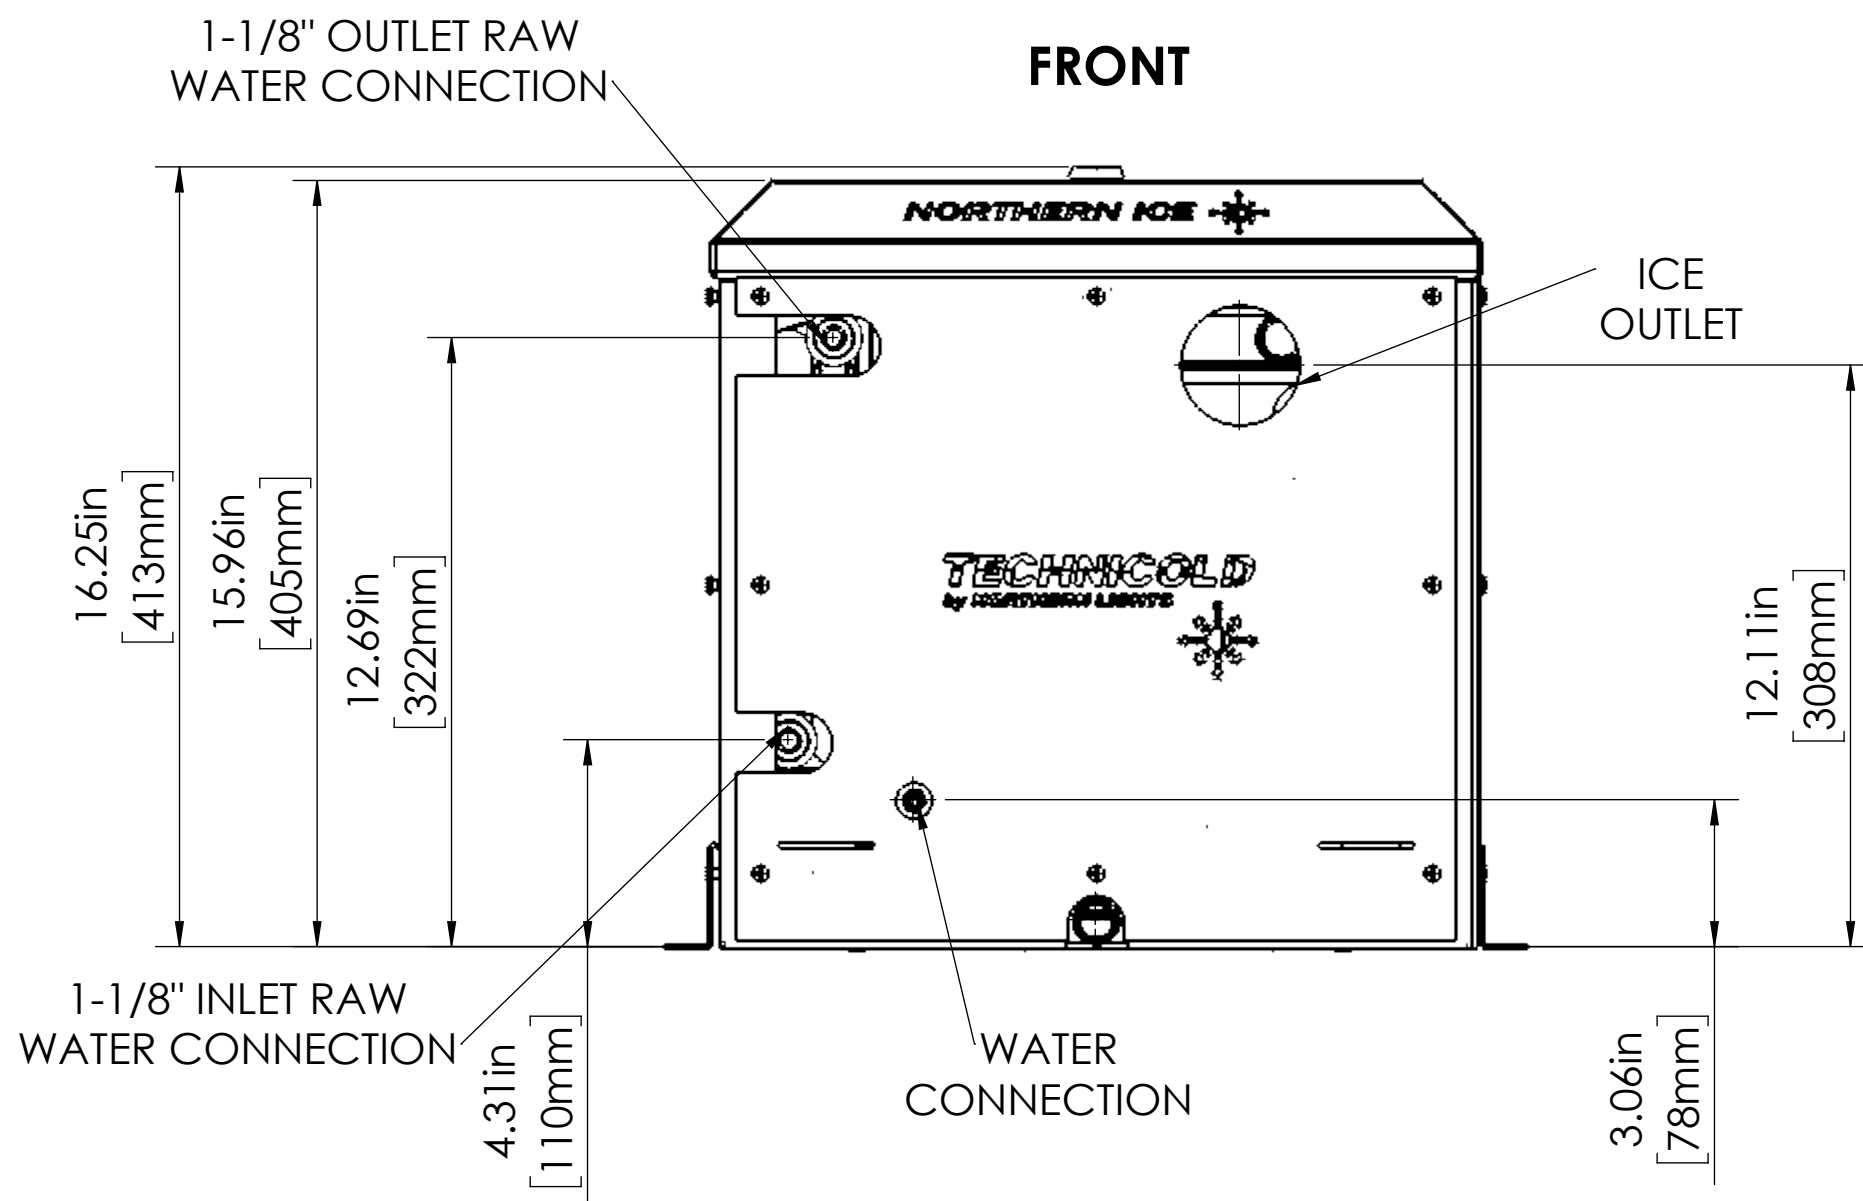

8 7 6 5 4 3 2 1

F
E
D
C
B
A

F
E
D
C
B
A

TOP

FRONT

RIGHT SIDE

WEIGHT: 124 LBS [56.2 KG]

UNLESS OTHERWISE SPECIFIED:		NAME	DATE
DIMENSIONS ARE IN INCHES		MCE	8/20/2019
TOLERANCES:		CHECKED	
FRACTIONAL ±		ENG APPR.	
ANGULAR: MACH ± BEND ±		MFG APPR.	
TWO PLACE DECIMAL ±		Q.A.	
THREE PLACE DECIMAL ±		COMMENTS:	
INTERPRET GEOMETRIC TOLERANCING PER:	FINISH		
MATERIAL			
NEXT ASSY	USED ON		
APPLICATION	DO NOT SCALE DRAWING		

TECHNICOLD
by NORTHERN LIGHTS

1419 W NEWPORT CENTER DRIVE
DEERFIELD BEACH, FL 33442
1-800-943-4140
TEL: (954)-421-1717
FAX: (954)-421-1712

**ICE MACHINE
500LBS**

SIZE	DWG. NO.	REV
C	M90824	0

SCALE: SHEET 1 OF 1