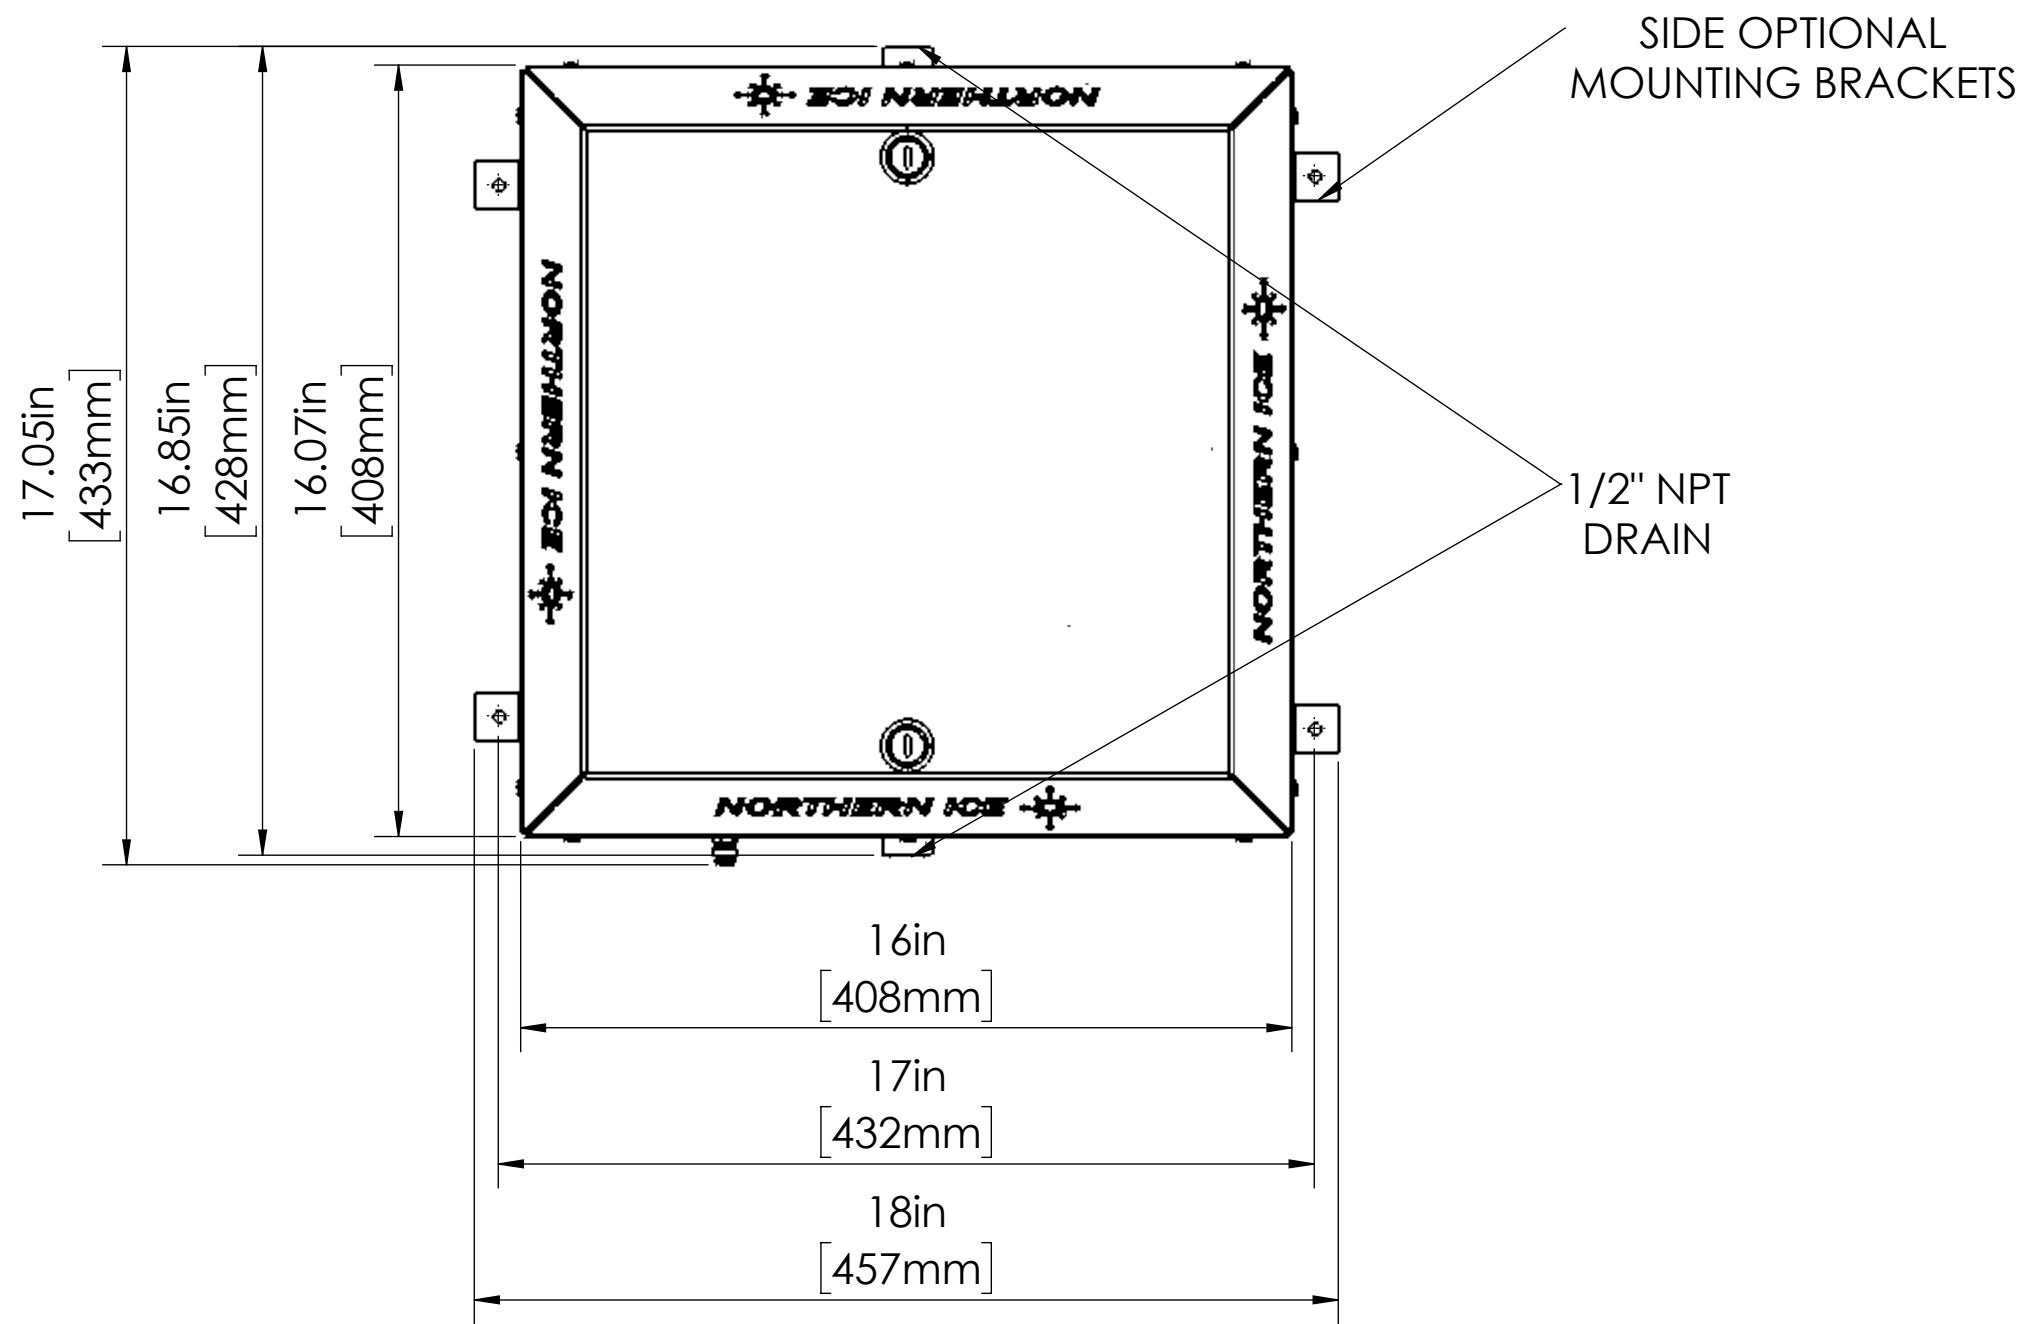

8 7 6 5 4 3 2 1

F
E
D
C
B
A

F
E
D
C
B
A

TOP