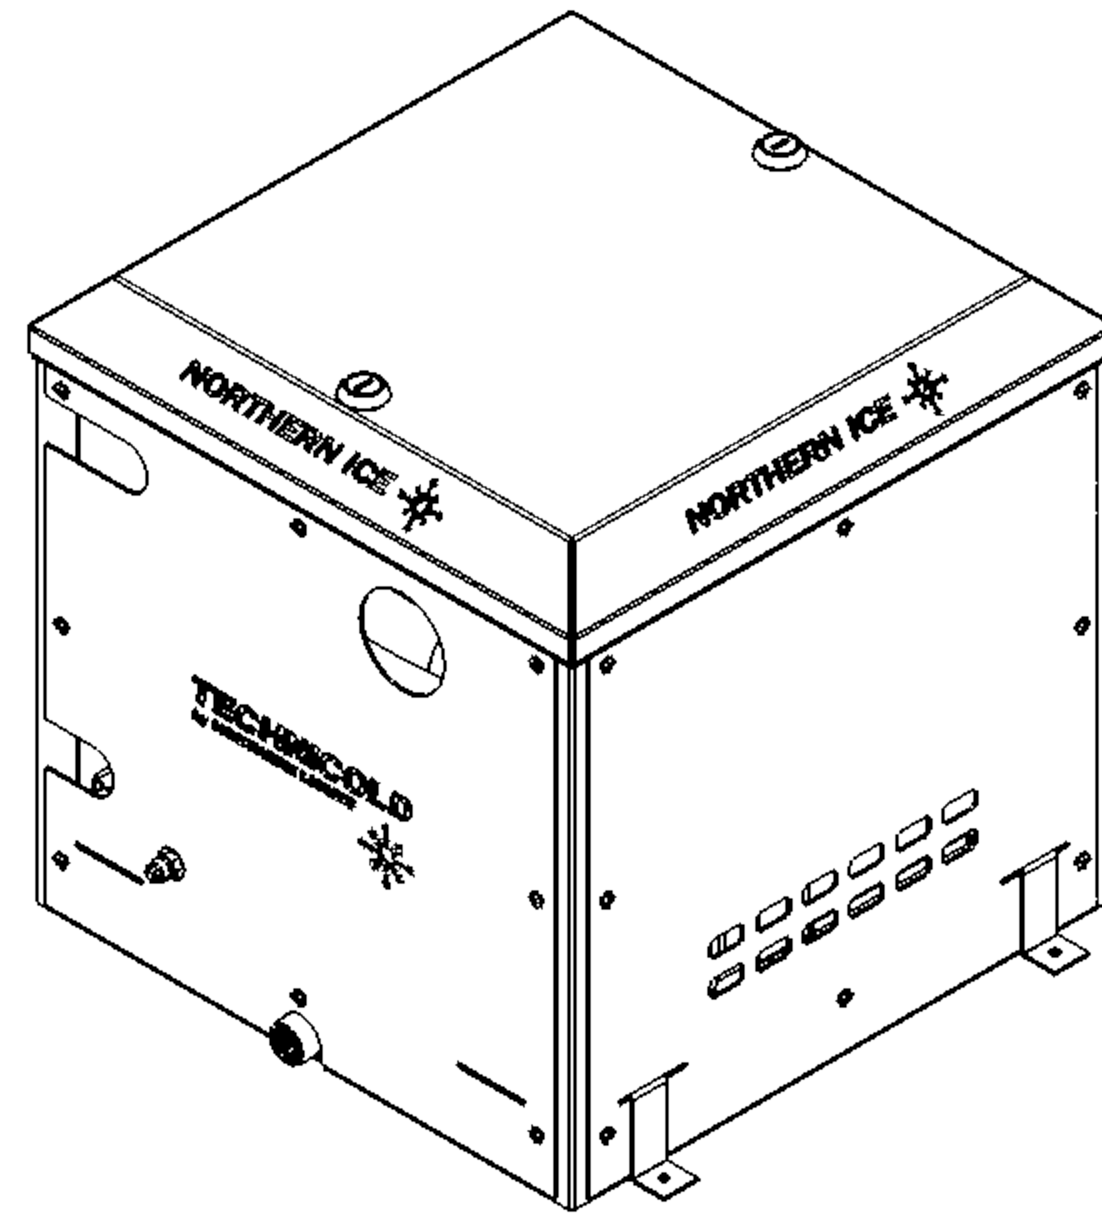

8 7 6 5 4 3 2 1

F
E
D
C
B
A

F
E
D
C
B
A

TOP