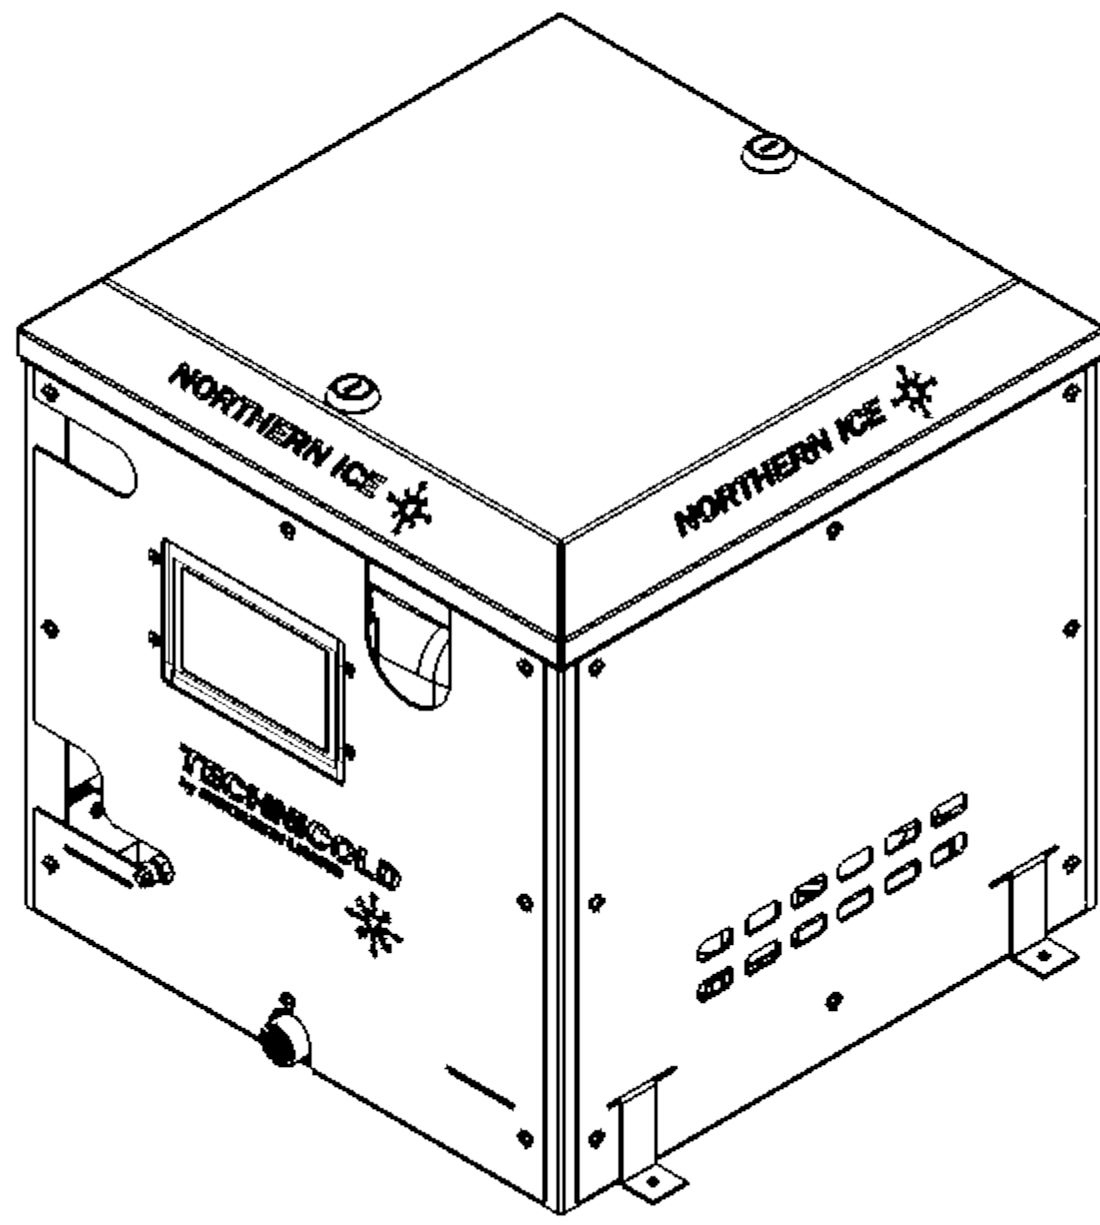

8 7 6 5 4 3 2 1

F
E
D
C
B
A

TOP