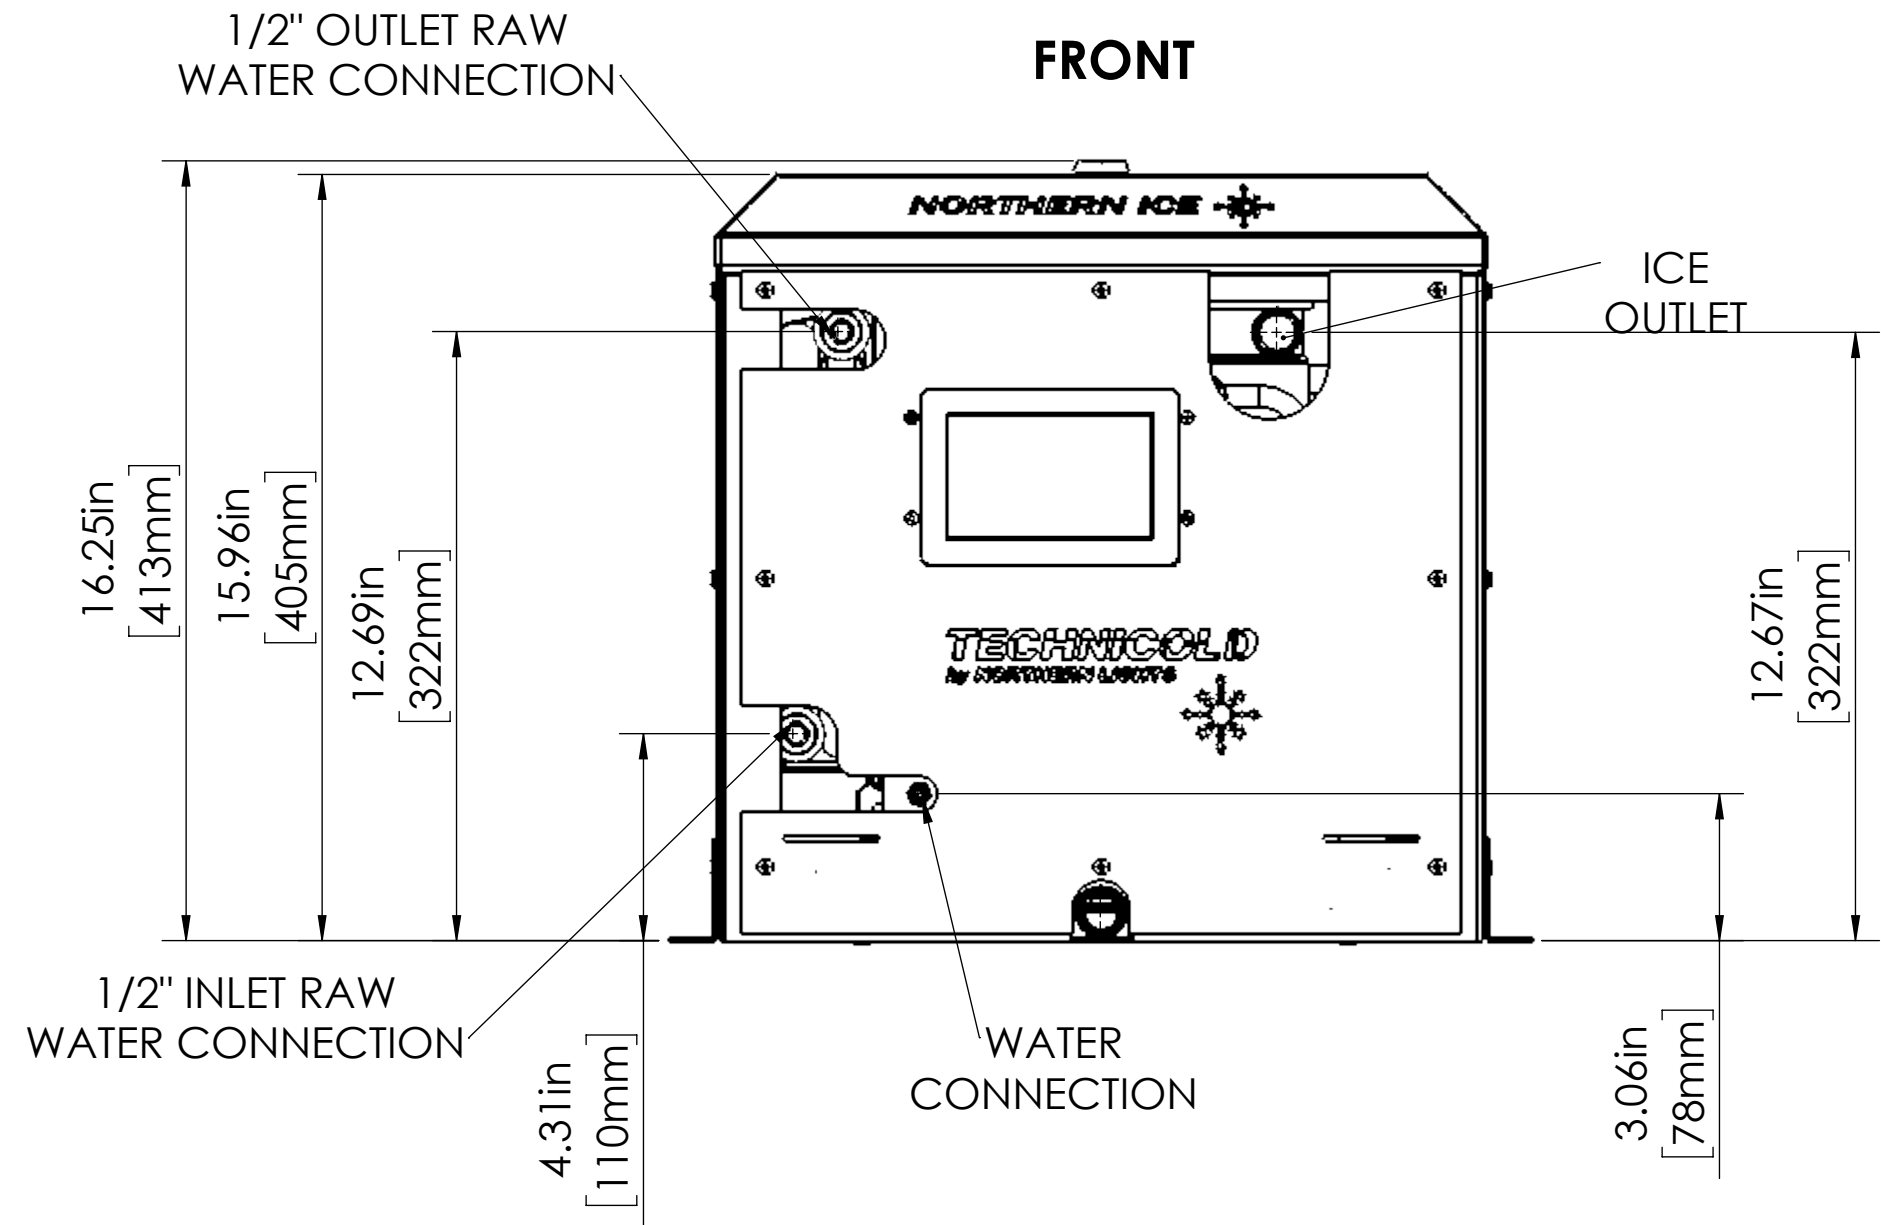

8 7 6 5 4 3 2 1

F
E
D
C
B
A

TOP

FRONT

RIGHT SIDE

WEIGHT: 124 LBS [56.2 KG]

UNLESS OTHERWISE SPECIFIED:		NAME	DATE
DIMENSIONS ARE IN INCHES		MCE	8/20/2019
TOLERANCES:		CHECKED	
FRACTIONAL ±		ENG APPR.	
ANGULAR: MACH ± BEND ±		MFG APPR.	
TWO PLACE DECIMAL ±		Q.A.	
THREE PLACE DECIMAL ±		COMMENTS:	
NEXT ASSY	USED ON	FINISH	
APPLICATION	DO NOT SCALE DRAWING		

TECHNICOLD
by NORTHERN LIGHTS

1419 W NEWPORT CENTER DRIVE
DEERFIELD BEACH, FL 33442
1-800-943-4140
TEL: (954)-421-1717
FAX: (954)-421-1712

**ICE MACHINE
500LBS**

SIZE	DWG. NO.	REV
C	M90824	1

SCALE: SHEET 1 OF 1

8 7 6 5 4 3 2 1