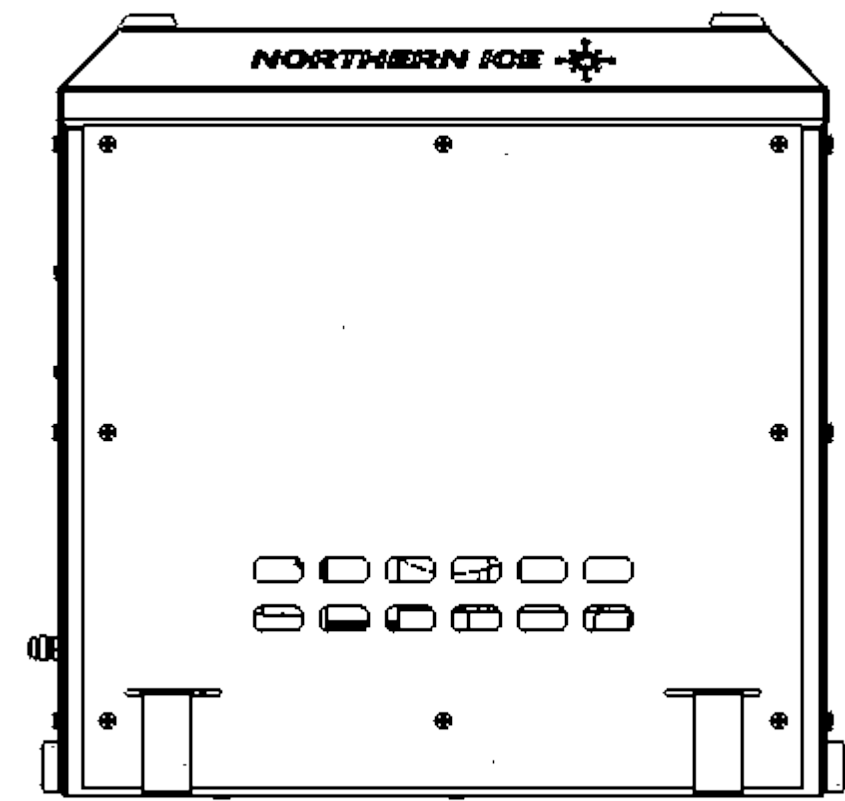

RIGHT SIDE

WEIGHT: 124 LBS [56.2 KG]

UNLESS OTHERWISE SPECIFIED:		NAME	DATE
DIMENSIONS ARE IN INCHES		MCE	8/20/2019
TOLERANCES:		CHECKED	
FRACTIONAL ±		ENG APPR.	
ANGULAR: MACH ± BEND ±		MFG APPR.	
TWO PLACE DECIMAL ±		Q.A.	
THREE PLACE DECIMAL ±		COMMENTS:	
NEXT ASSY	USED ON	FINISH	
APPLICATION	DO NOT SCALE DRAWING		

TECHNICOLD
by NORTHERN LIGHTS

1419 W NEWPORT CENTER DRIVE
DEERFIELD BEACH, FL 33442
1-800-943-4140
TEL: (954)-421-1717
FAX: (954)-421-1712

**ICE MACHINE
500LBS**

SIZE	DWG. NO.	REV
C	M90824	1

SCALE: SHEET 1 OF 1

8 7 6 5 4 3 2 1