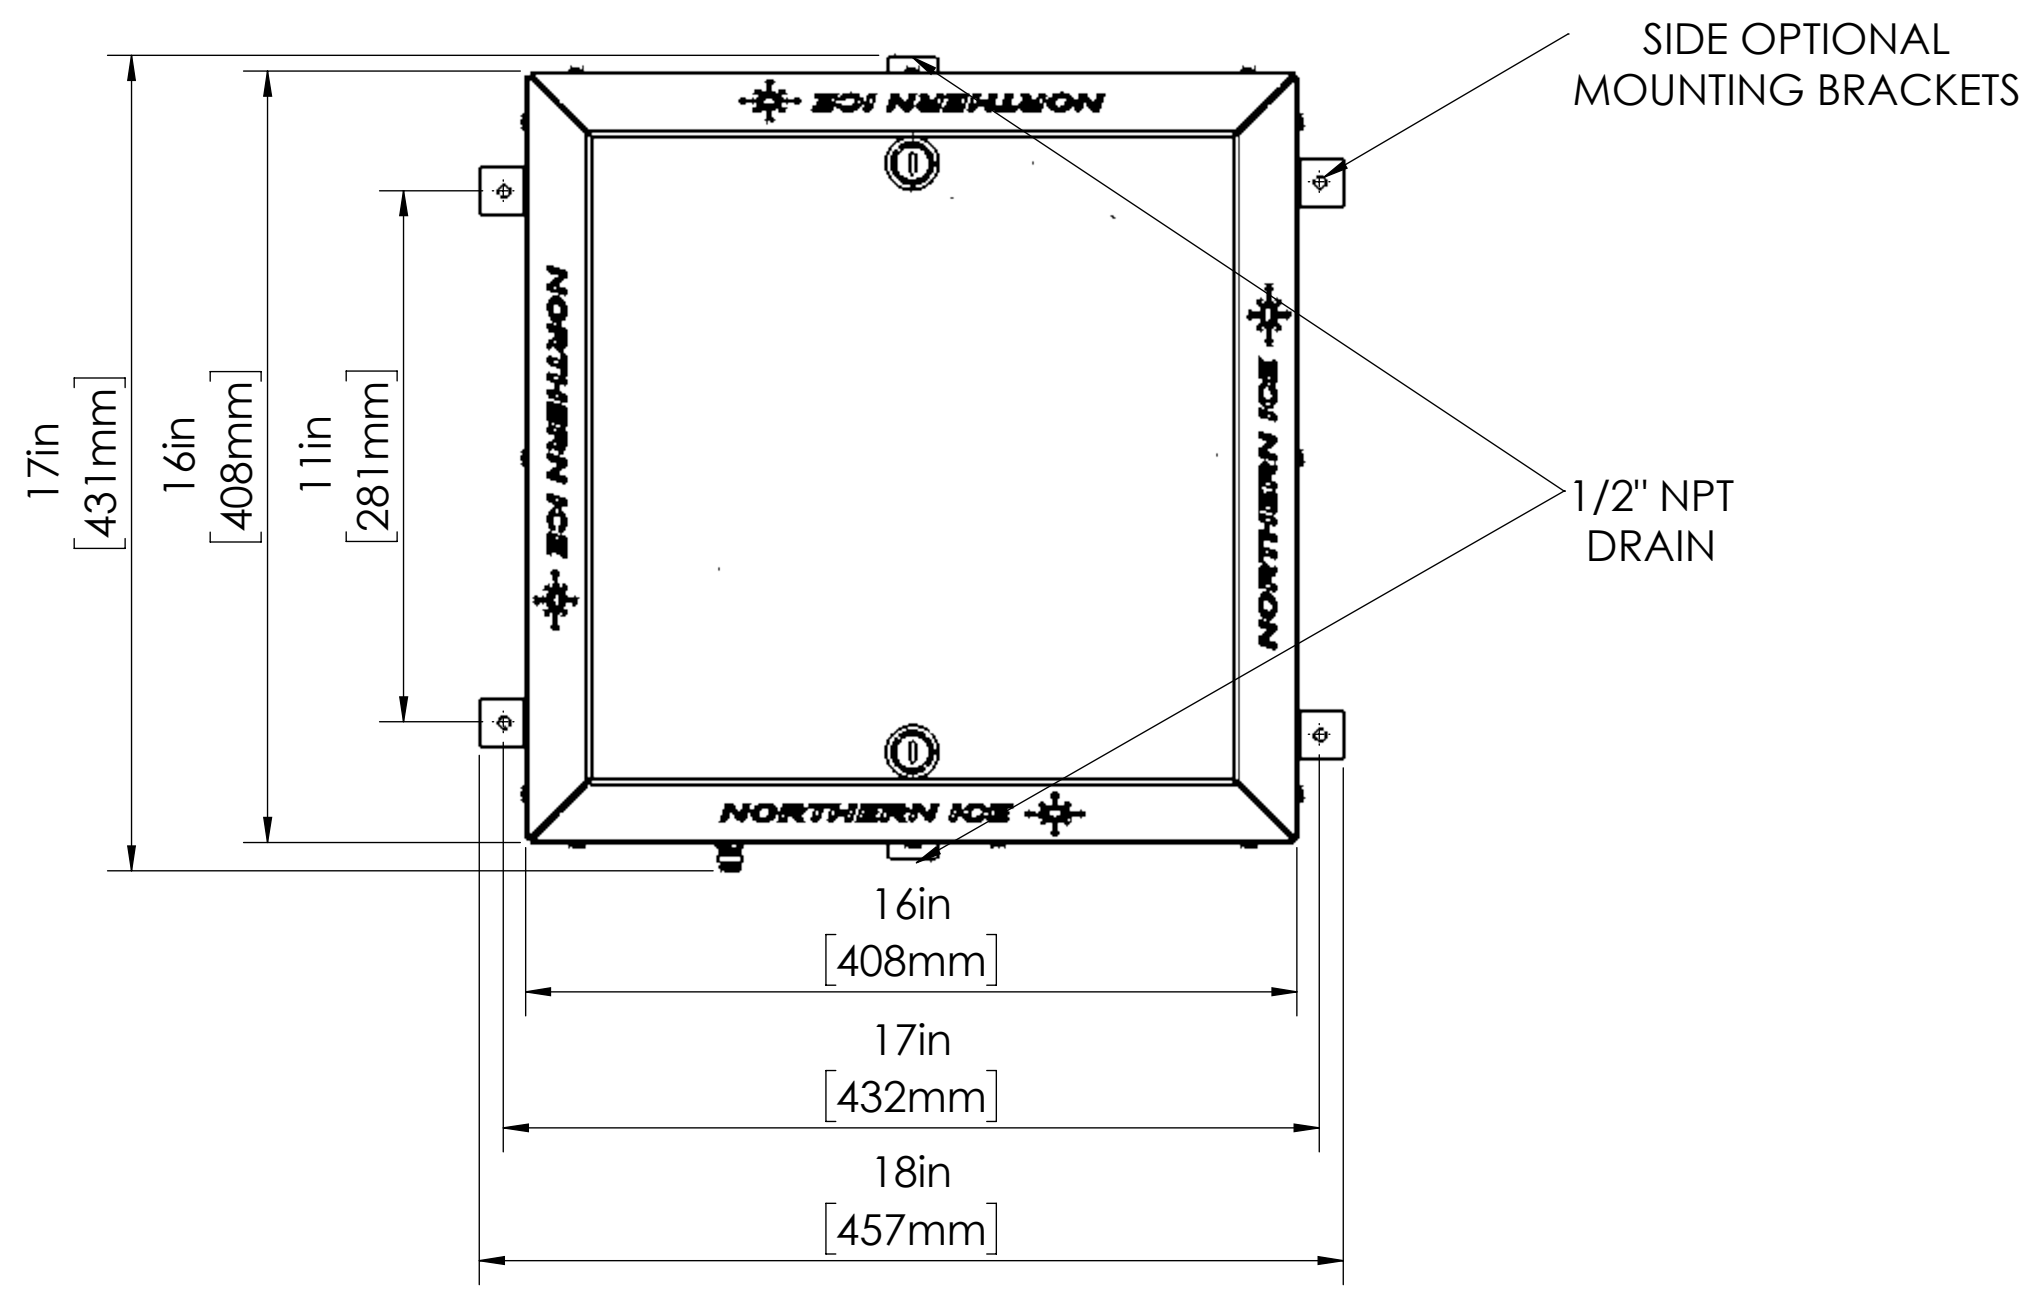

8 7 6 5 4 3 2 1

F
E
D
C
B
A

TOP