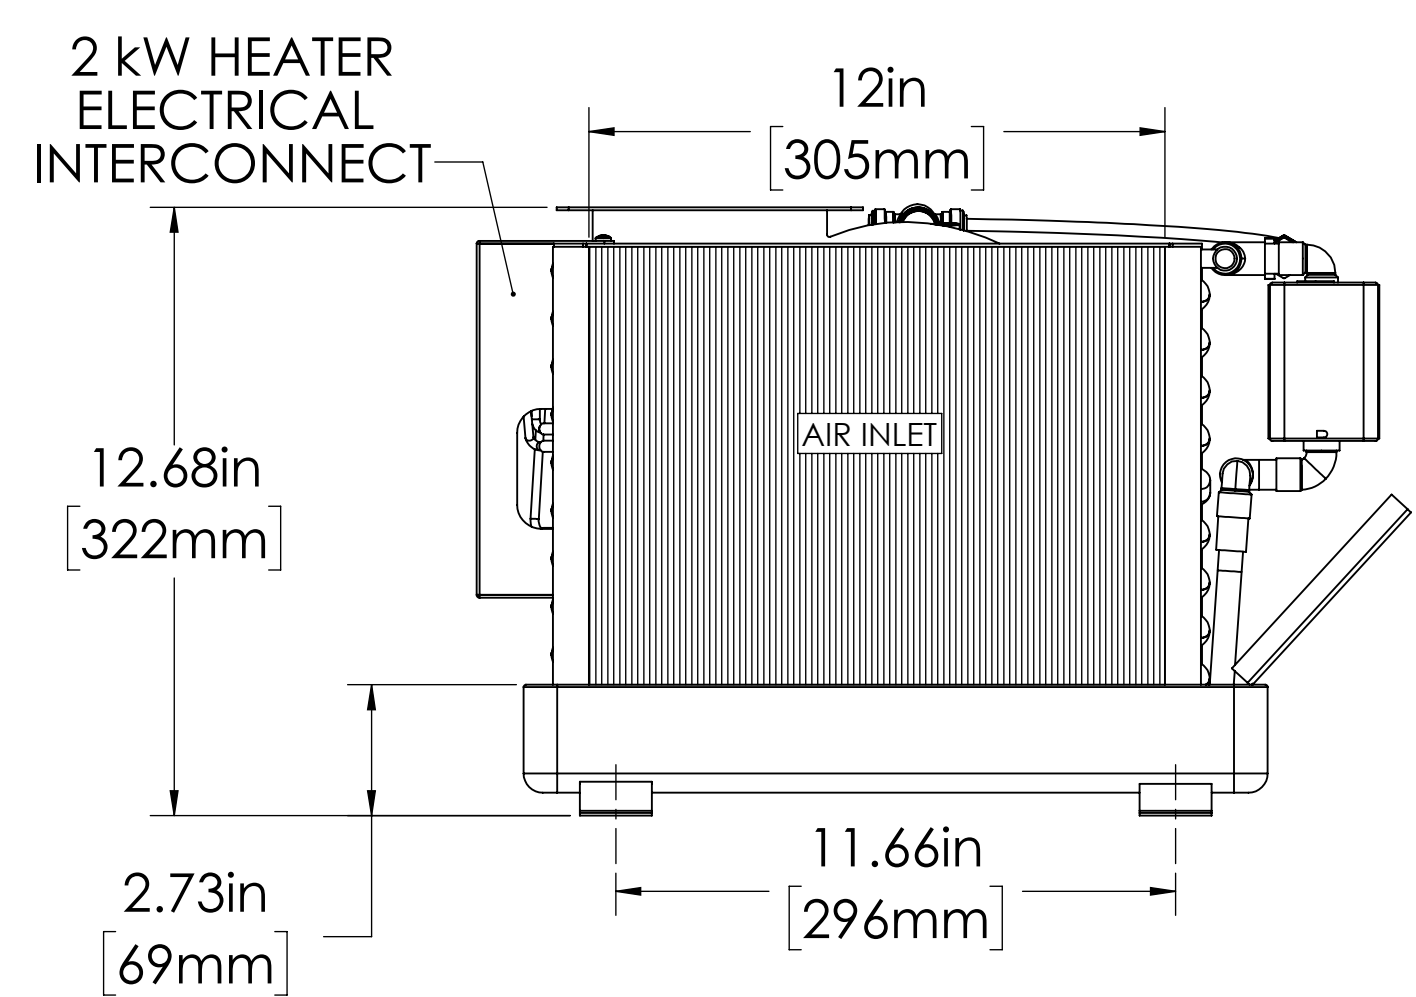

TOP

FRONT

SIDE

BACK

AMP DRAW	115V	230V
BLOWER	1.12	.56
HEAT	17.4	8.7

BLOCKING PLATE PART #28-48905 FOR NO HEAT
WEIGHT: 28 LBS [12.7KG] CFM: 450

UNLESS OTHERWISE SPECIFIED:		NAME	DATE
DIMENSIONS ARE IN INCHES		MCE	1/31/2012
TOLERANCES:		CHECKED	
FRACTIONAL ±		ENG APPR.	
ANGULAR: MACH ±		MFG APPR.	
TWO PLACE DECIMAL ±		Q.A.	
THREE PLACE DECIMAL ±		COMMENTS:	
INTERPRET GEOMETRIC TOLERANCING PER:	FINISH		
MATERIAL			
NEXT ASSY	USED ON		
APPLICATION	DO NOT SCALE DRAWING		

TECHNICOLD
by NORTHERN LIGHTS

TITLE: RA12VHB
2KW HEATER

SIZE DWG. NO. REV
C M90108 2

SCALE: 1:4 WEIGHT: SHEET 1 OF 1