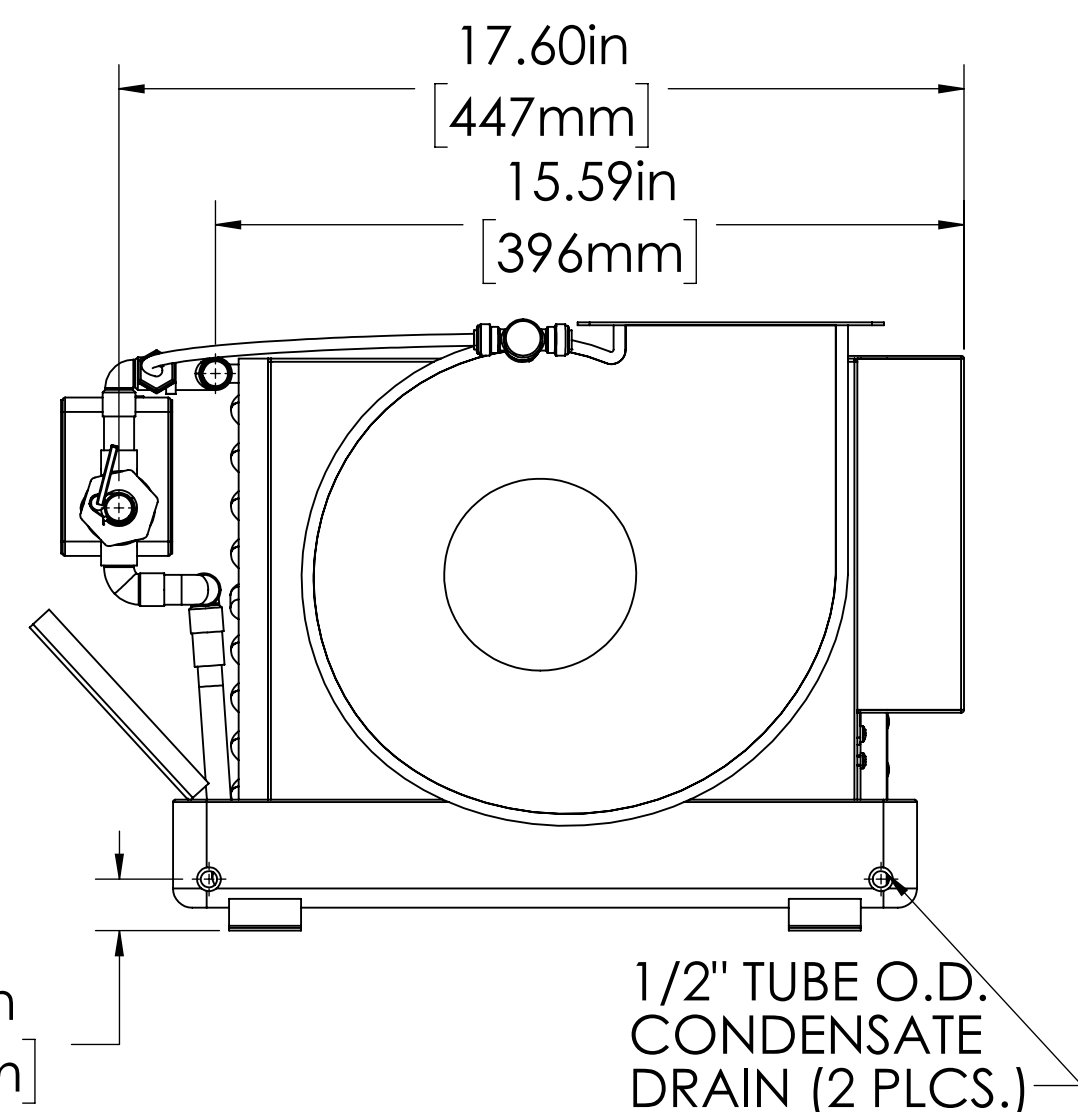

BACK

AMP DRAW	115V	230V
BLOWER	1.12	.56
HEAT	17.4	8.7

BLOCKING PLATE PART #28-48905 FOR NO HEAT
WEIGHT: 28 LBS [12.7KG] CFM: 450

UNLESS OTHERWISE SPECIFIED:		NAME	DATE
DIMENSIONS ARE IN INCHES		MCE	1/31/2012
TOLERANCES:		CHECKED	
FRACTIONAL ±		ENG APPR.	
ANGULAR: MACH ±		MFG APPR.	
TWO PLACE DECIMAL ±		Q.A.	
THREE PLACE DECIMAL ±		COMMENTS:	
INTERPRET GEOMETRIC TOLERANCING PER:	FINISH		
MATERIAL			
NEXT ASSY	USED ON		
APPLICATION	DO NOT SCALE DRAWING		

TECHNICOLD
by NORTHERN LIGHTS

TITLE: RA12VHB
2KW HEATER

SIZE DWG. NO. REV
C M90108 2

SCALE: 1:4 WEIGHT: SHEET 1 OF 1