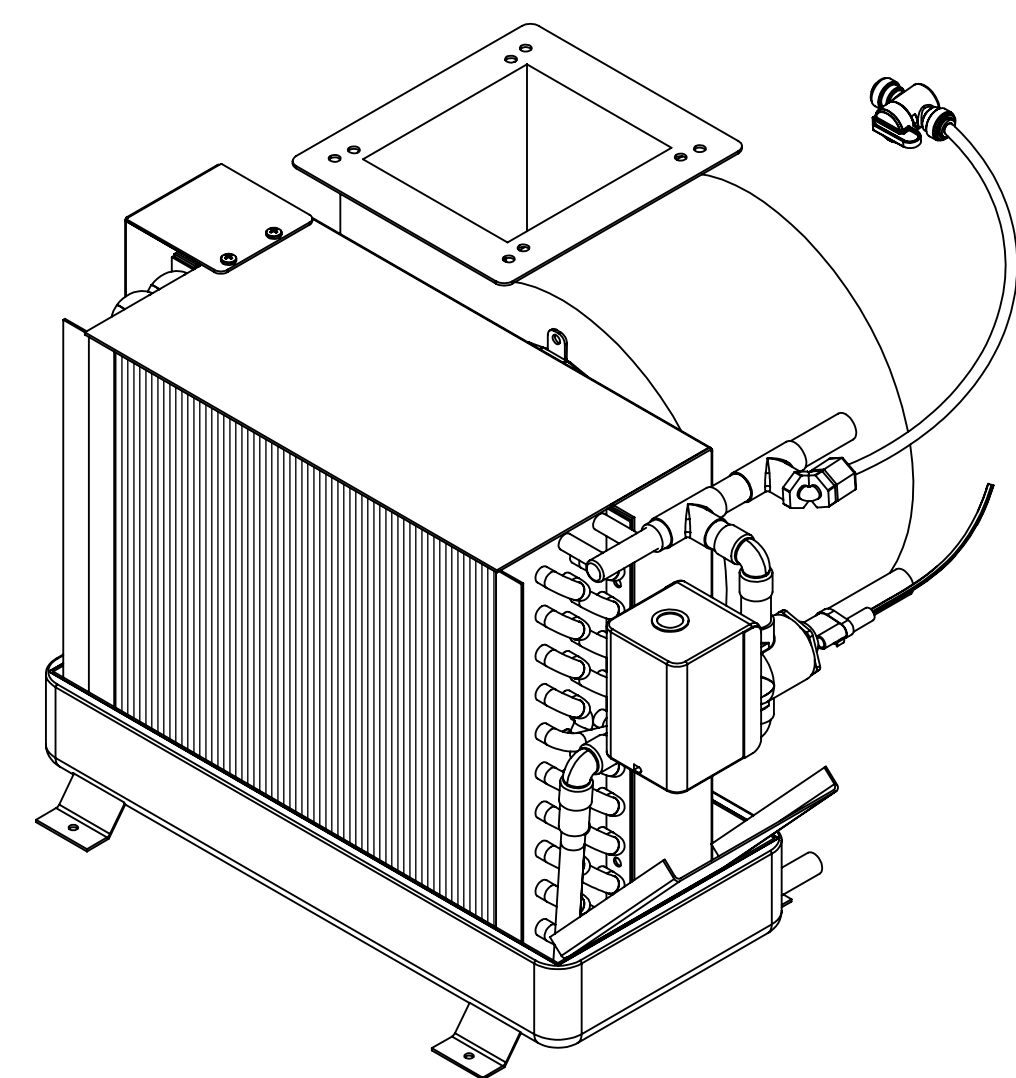

TOP

FRONT

SIDE

BACK

AMP DRAW	115V	230V
BLOWER	1.12	.56
HEAT	17.4	8.7

BLOCKING PLATE PART #28-48905 FOR NO HEAT
WEIGHT: 28 LBS [12.7KG] CFM: 450

UNLESS OTHERWISE SPECIFIED:		NAME	DATE
DIMENSIONS ARE IN INCHES		MCE	1/31/2012
TOLERANCES:		CHECKED	
FRACTIONAL ±		ENG APPR.	
ANGULAR: MACH ±		MFG APPR.	
TWO PLACE DECIMAL ±		Q.A.	
THREE PLACE DECIMAL ±		COMMENTS:	
INTERPRET GEOMETRIC TOLERANCING PER:	FINISH		
MATERIAL			
NEXT ASSY	USED ON		
APPLICATION	DO NOT SCALE DRAWING		

TECHNICOLD
by NORTHERN LIGHTS

TITLE: RA12VHB
2KW HEATER

SIZE DWG. NO. REV
C M90108 2

SCALE: 1:4 WEIGHT: SHEET 1 OF 1