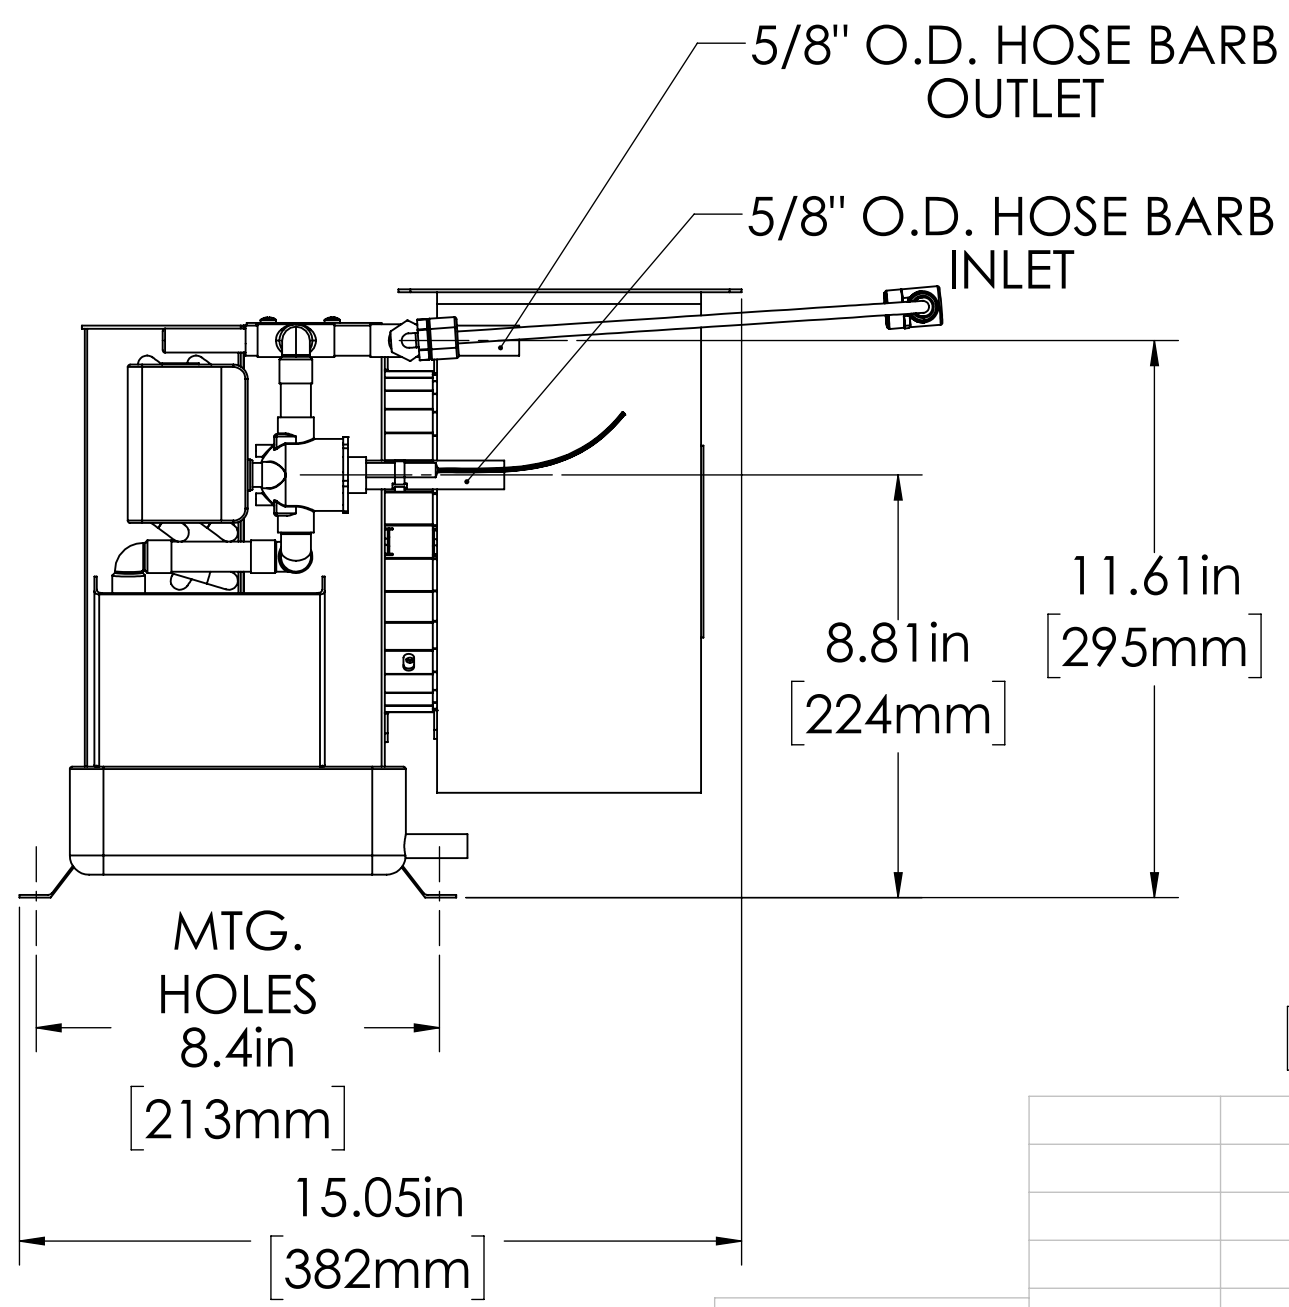

TOP

FRONT

SIDE

BACK

AMP DRAW	115V	230V
BLOWER	1.12	.56
HEAT	17.4	8.7

BLOCKING PLATE PART #28-48905 FOR NO HEAT
WEIGHT: 28 LBS [12.7KG] CFM: 450

UNLESS OTHERWISE SPECIFIED:		NAME	DATE
DIMENSIONS ARE IN INCHES		MCE	1/31/2012
TOLERANCES:		CHECKED	
FRACTIONAL ±		ENG APPR.	
ANGULAR: MACH ±		MFG APPR.	
TWO PLACE DECIMAL ±		Q.A.	
THREE PLACE DECIMAL ±		COMMENTS:	
INTERPRET GEOMETRIC TOLERANCING PER:	FINISH		
MATERIAL			
NEXT ASSY	USED ON		
APPLICATION	DO NOT SCALE DRAWING		

TECHNICOLD
by NORTHERN LIGHTS

TITLE: RA12VHB
2KW HEATER

SIZE DWG. NO. REV
C M90108 2

SCALE: 1:4 WEIGHT: SHEET 1 OF 1