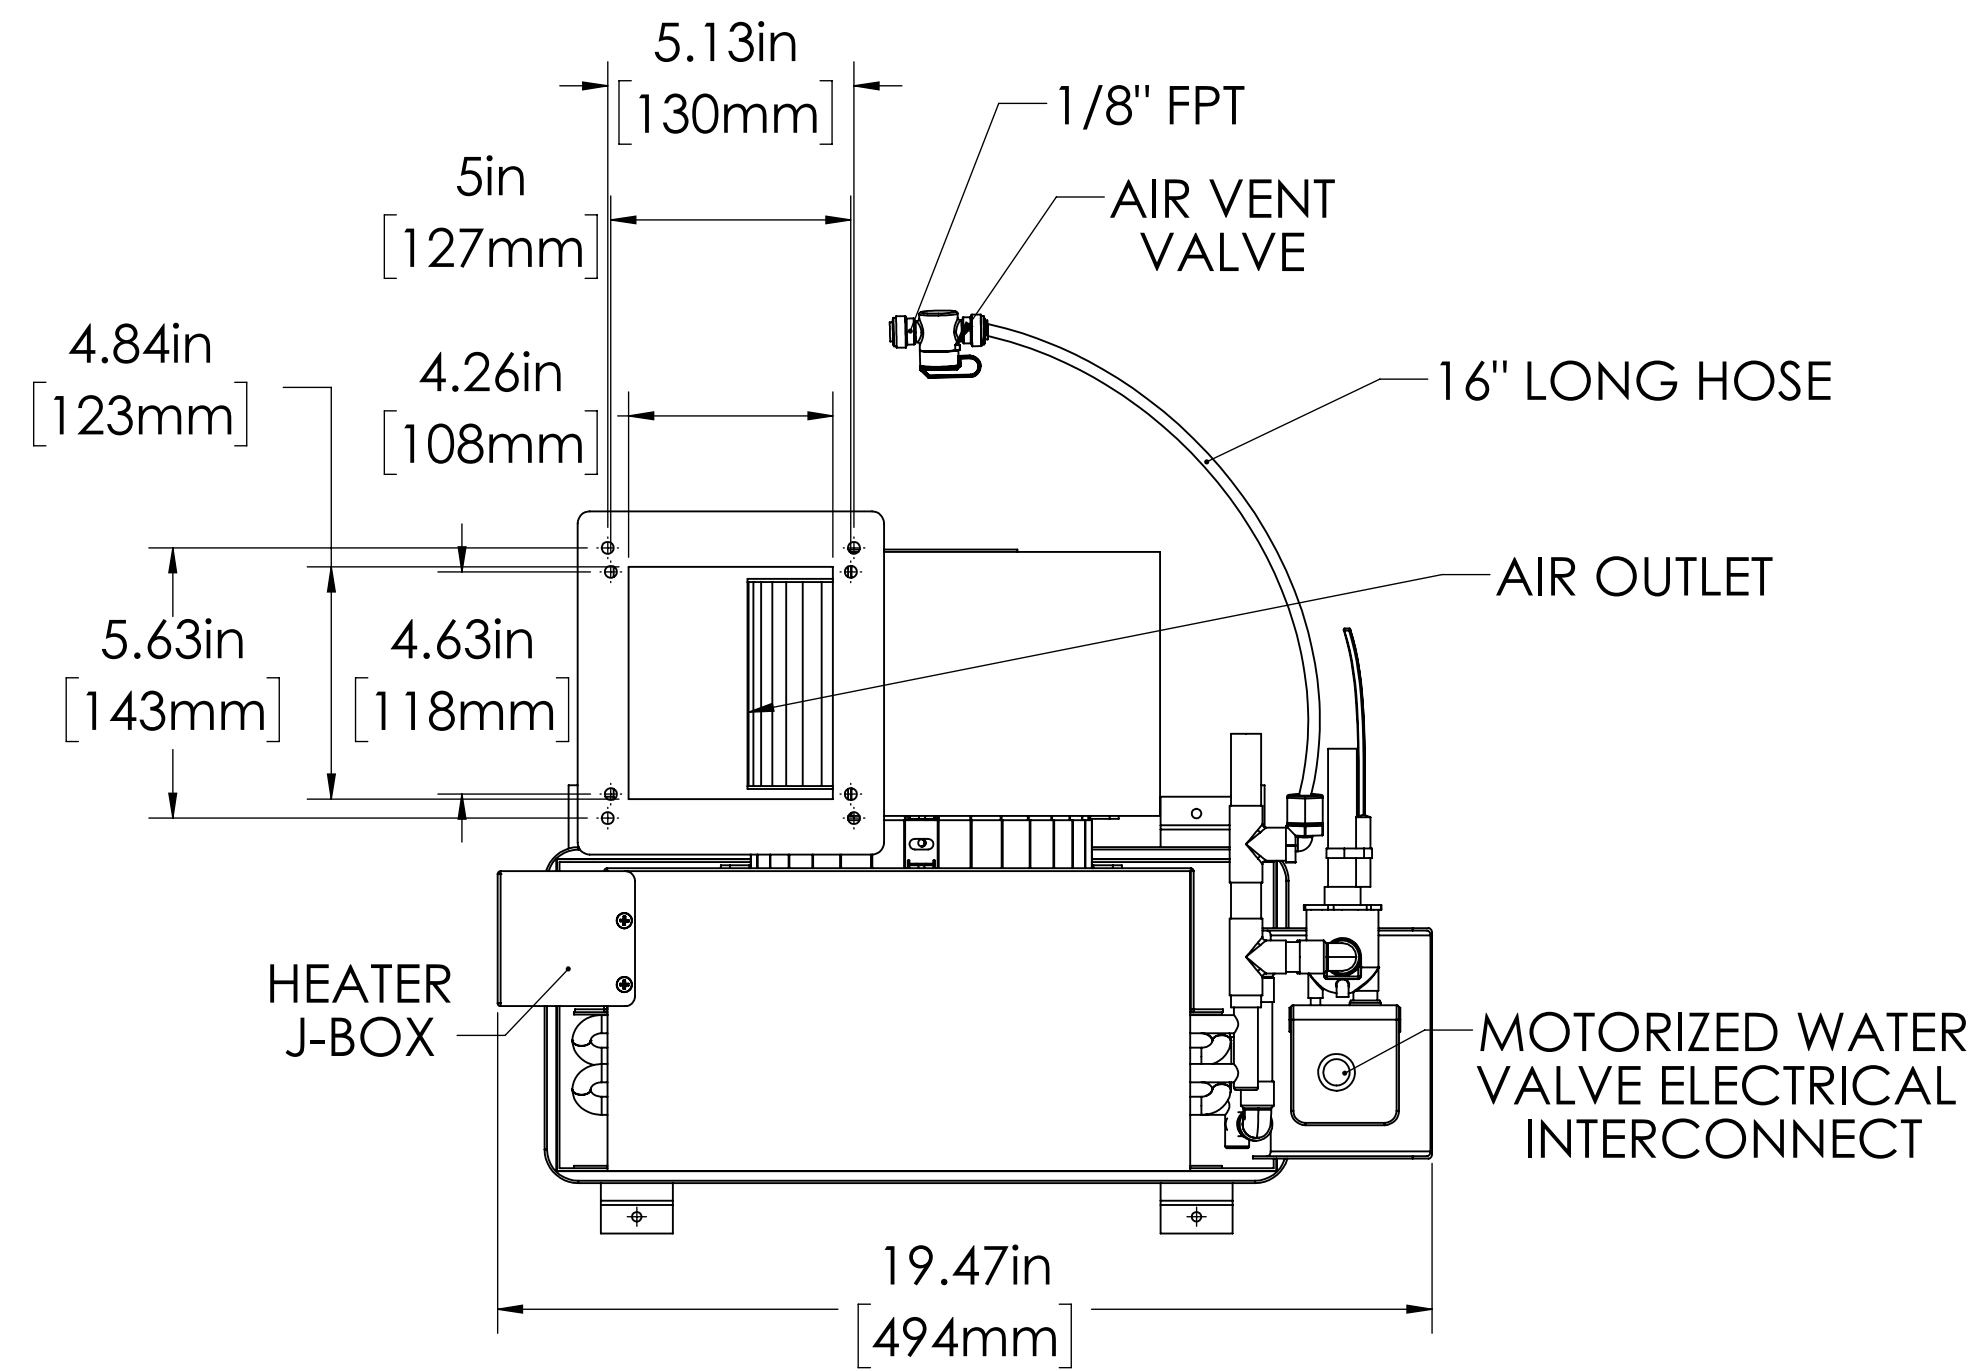

TOP

FRONT

SIDE

BACK

AMP DRAW	115V	230V
BLOWER	1.12	.56
HEAT	17.4	8.7

BLOCKING PLATE PART #28-48905 FOR NO HEAT
WEIGHT: 28 LBS [12.7KG] CFM: 450

UNLESS OTHERWISE SPECIFIED:		NAME	DATE
DIMENSIONS ARE IN INCHES		MCE	1/31/2012
TOLERANCES:		CHECKED	
FRACTIONAL ±		ENG APPR.	
ANGULAR: MACH ±		MFG APPR.	
TWO PLACE DECIMAL ±		Q.A.	
THREE PLACE DECIMAL ±		COMMENTS:	
INTERPRET GEOMETRIC TOLERANCING PER:	FINISH		
MATERIAL			
NEXT ASSY	USED ON		
APPLICATION	DO NOT SCALE DRAWING		

TECHNICOLD
by NORTHERN LIGHTS

TITLE: RA12VHB
2KW HEATER

SIZE DWG. NO. REV
C M90108 2

SCALE: 1:4 WEIGHT: SHEET 1 OF 1