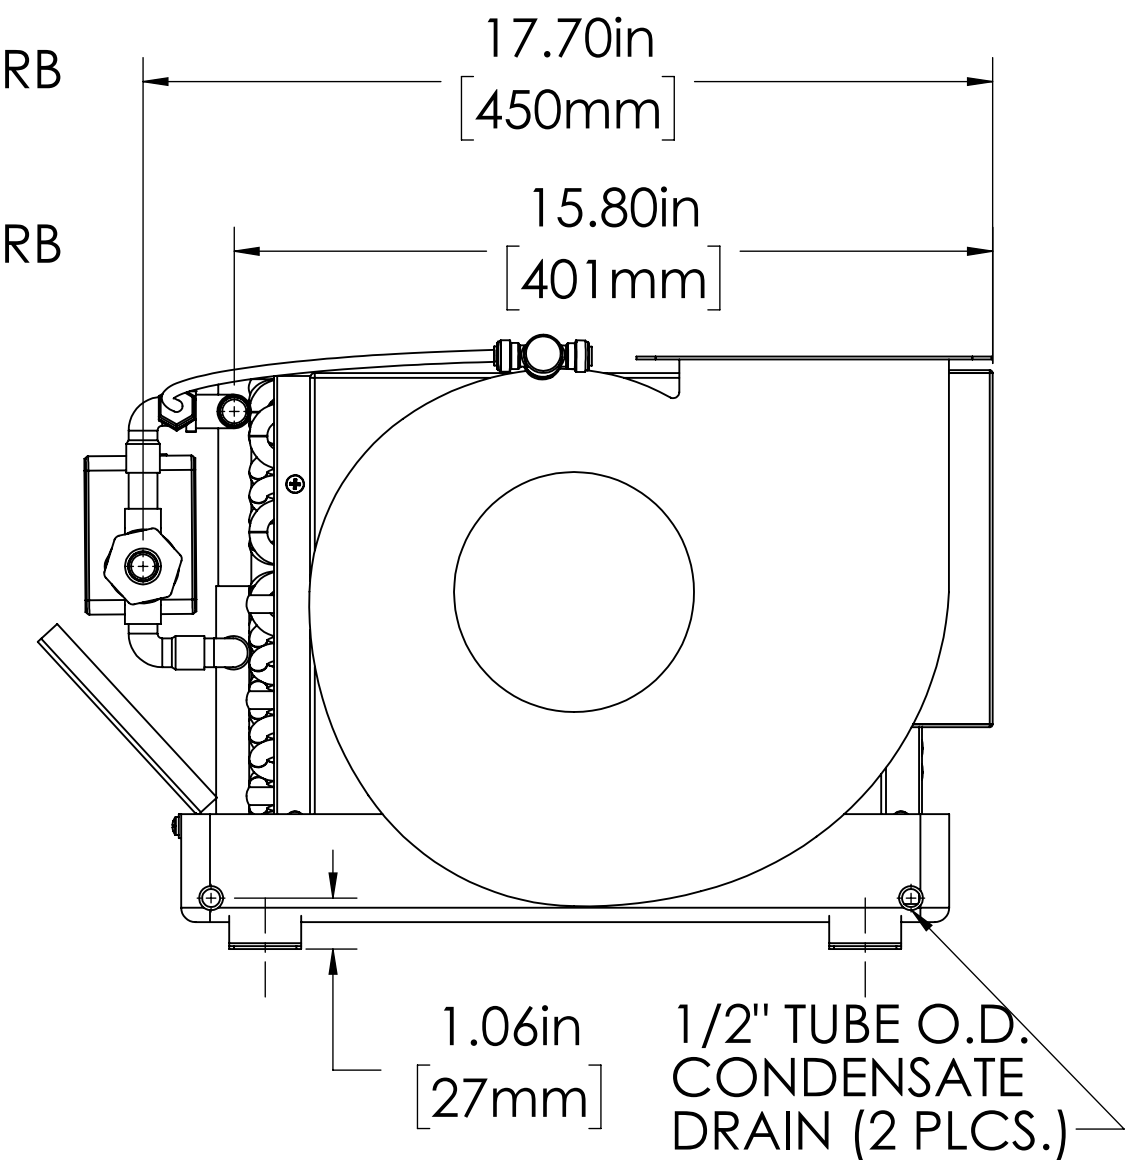

BACK

AMP DRAW	115V	230V
BLOWER	1.12	.56
HEAT	17.4	8.7

BLOCKING PLATE PART #28-48905 FOR NO HEAT
WEIGHT: 40 LBS [18.14 KG] CFM: 500

UNLESS OTHERWISE SPECIFIED:		NAME	DATE
DIMENSIONS ARE IN INCHES		MCE	1/31/2013
TOLERANCES:		CHECKED	
FRACTIONAL ±		ENG APPR.	
ANGULAR: MACH ±		MFG APPR.	
BEND ±		Q.A.	
THREE PLACE DECIMAL ±		COMMENTS:	
INTERPRET GEOMETRIC TOLERANCING PER:			
MATERIAL			
NEXT ASSY	USED ON		
APPLICATION	DO NOT SCALE DRAWING		

TITLE: RA18VHB	
AIR HANDLER W/ 2 kW HEATER	
SIZE DWG. NO.	REV
C M90112	2
SCALE: 1:4	WEIGHT:
SHEET 1 OF 1