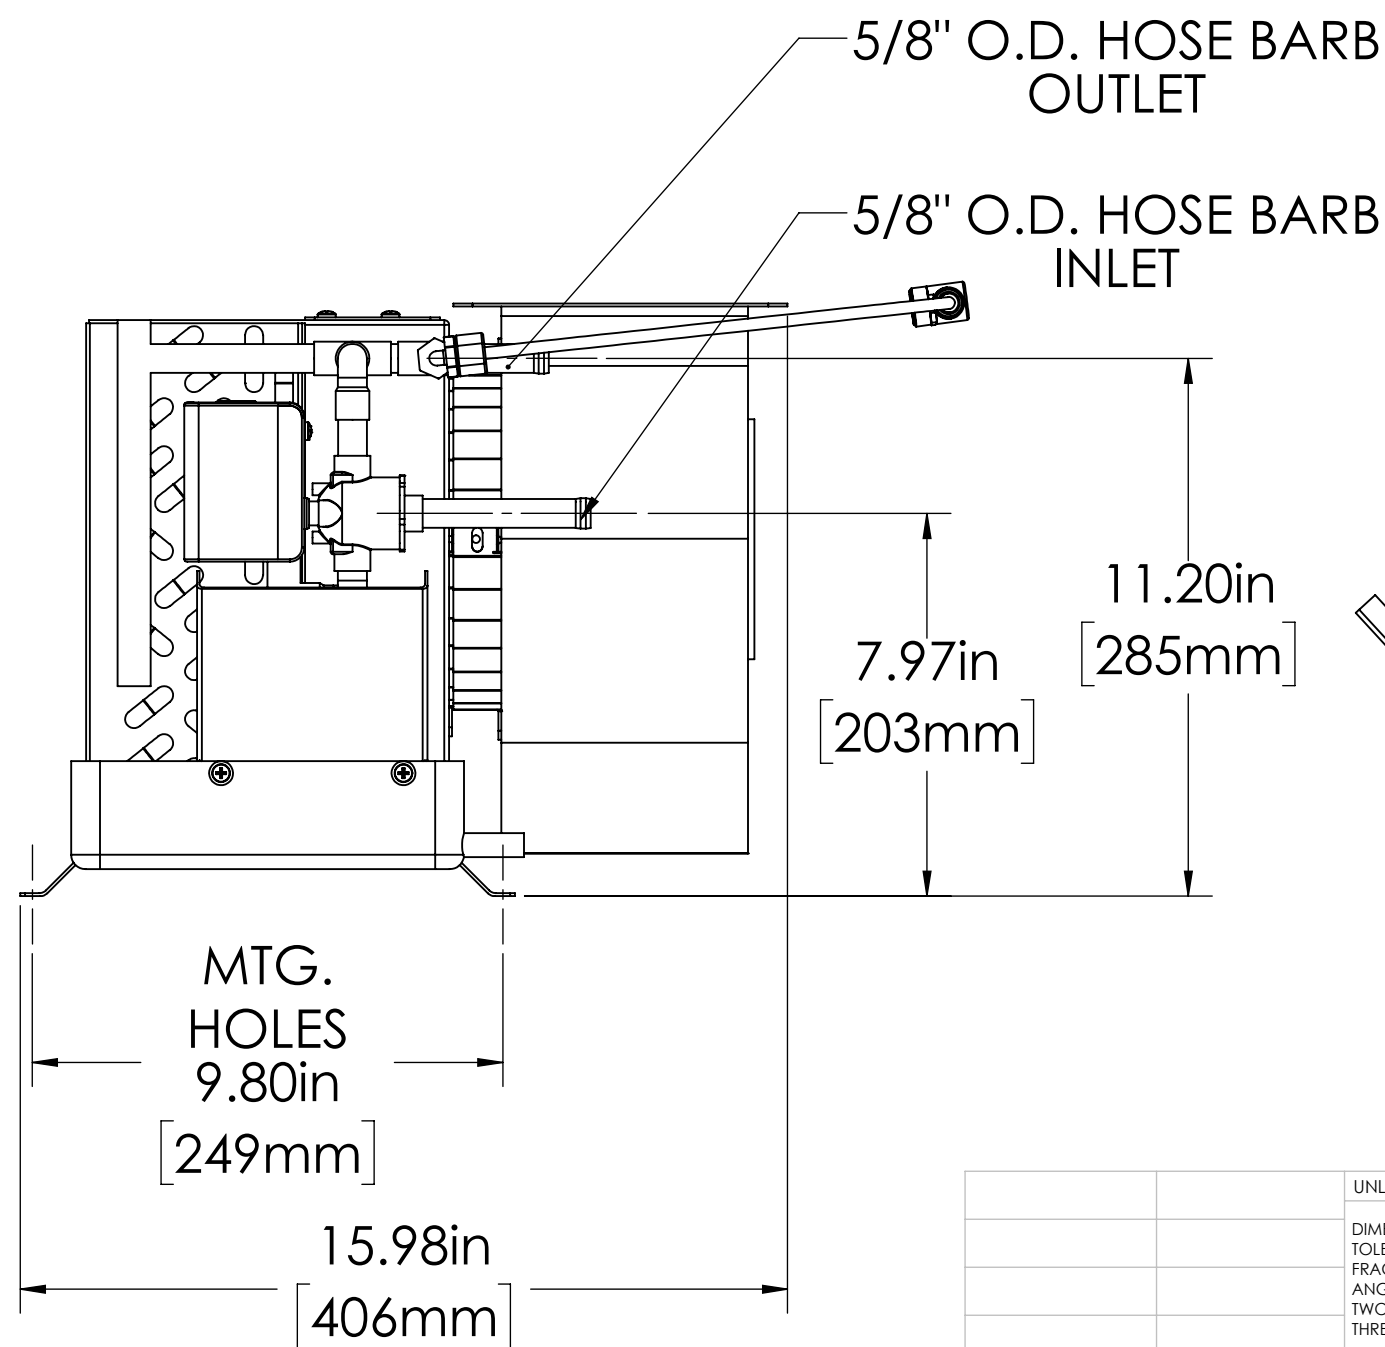

SIDE

AMP DRAW	115V	230V
BLOWER	1.12	.56
HEAT	17.4	8.7

BLOCKING PLATE PART #28-48905 FOR NO HEAT
WEIGHT: 40 LBS [18.14 KG] CFM: 500

UNLESS OTHERWISE SPECIFIED:		NAME	DATE
DIMENSIONS ARE IN INCHES		MCE	1/31/2013
TOLERANCES:		CHECKED	
FRACTIONAL ±		ENG APPR.	
ANGULAR: MACH ±		MFG APPR.	
BEND ±		Q.A.	
THREE PLACE DECIMAL ±		COMMENTS:	
INTERPRET GEOMETRIC TOLERANCING PER:			
MATERIAL			
NEXT ASSY	USED ON		
APPLICATION	DO NOT SCALE DRAWING		

TITLE: RA18VHB	
AIR HANDLER W/ 2 kW HEATER	
SIZE DWG. NO.	REV
C M90112	2
SCALE: 1:4	WEIGHT:
SHEET 1 OF 1