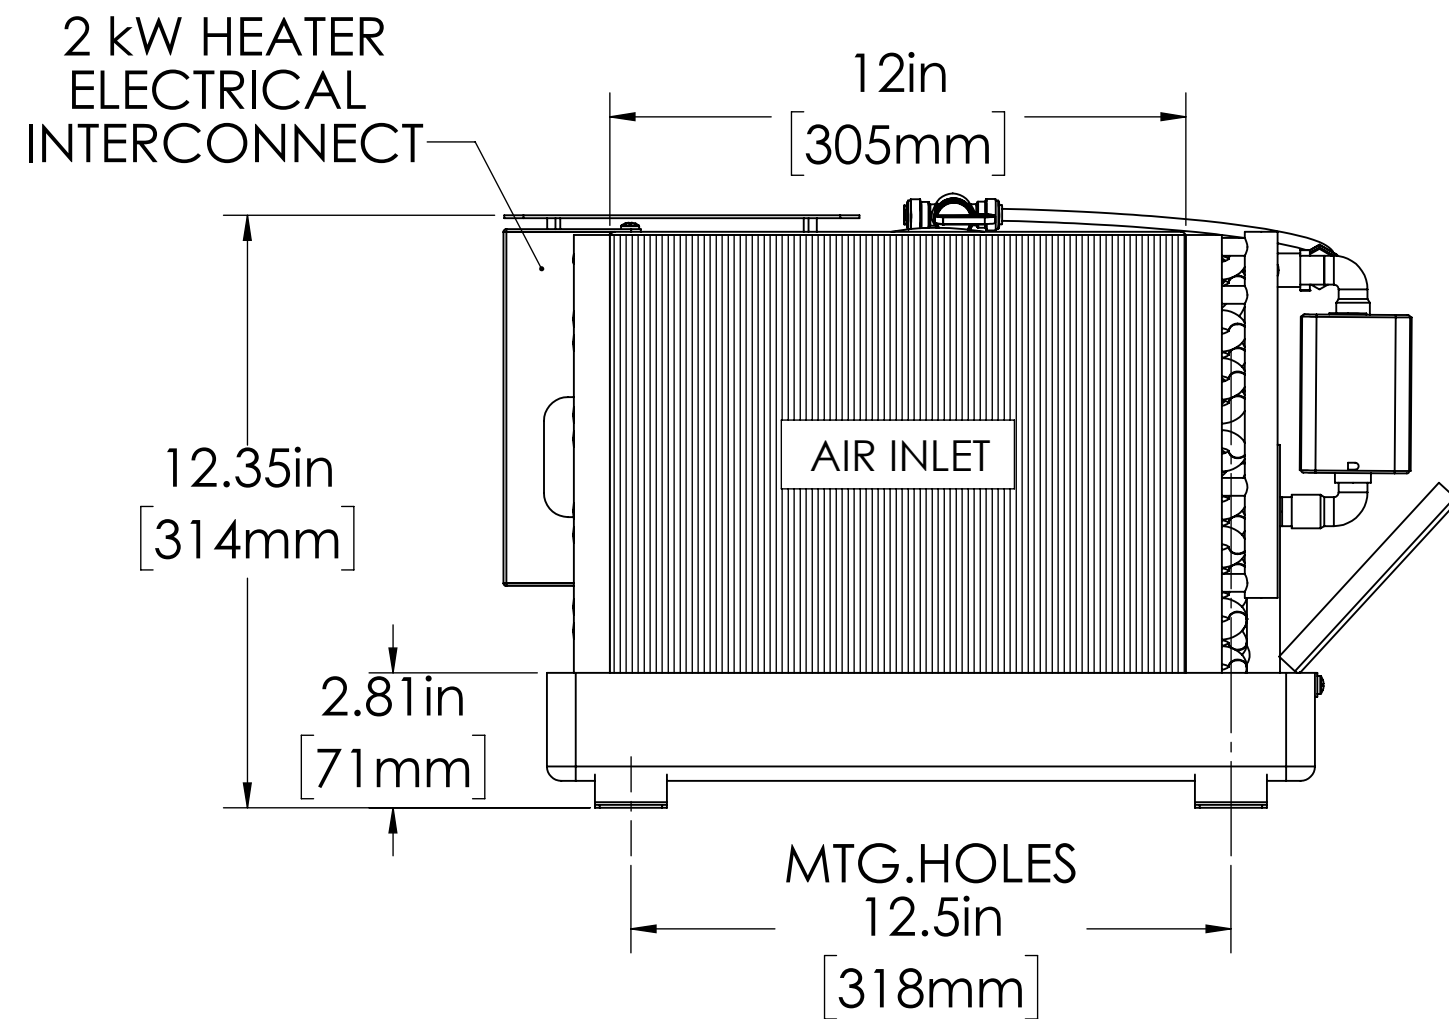

FRONT

AMP DRAW	115V	230V
BLOWER	1.12	.56
HEAT	17.4	8.7

BLOCKING PLATE PART #28-48905 FOR NO HEAT
WEIGHT: 40 LBS [18.14 KG] CFM: 500

UNLESS OTHERWISE SPECIFIED:		NAME	DATE
DIMENSIONS ARE IN INCHES		MCE	1/31/2013
TOLERANCES:		CHECKED	
FRACTIONAL ±		ENG APPR.	
ANGULAR: MACH ±		MFG APPR.	
BEND ±		Q.A.	
THREE PLACE DECIMAL ±		COMMENTS:	
INTERPRET GEOMETRIC TOLERANCING PER:			
MATERIAL			
NEXT ASSY	USED ON		
APPLICATION	DO NOT SCALE DRAWING		

TITLE: RA18VHB	
AIR HANDLER W/ 2 kW HEATER	
SIZE DWG. NO.	REV
C M90112	2
SCALE: 1:4	WEIGHT:
SHEET 1 OF 1