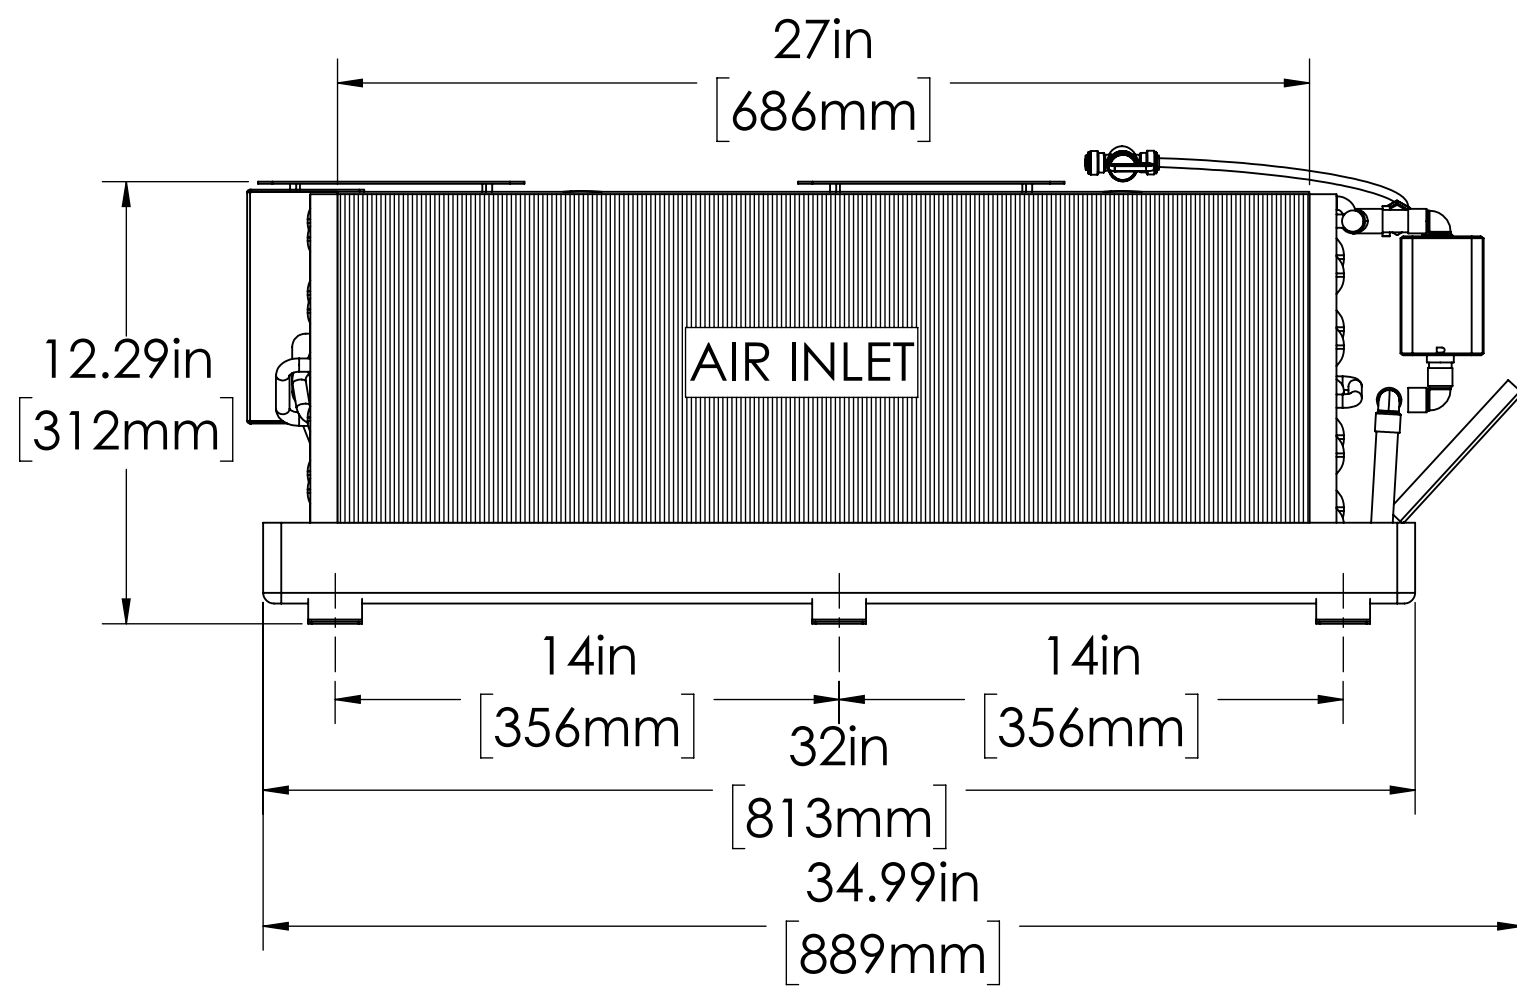

TOP VIEW

FRONT

SIDE

BACK

AMP DRAW	230V
BLOWER	2 x 0.56
HEAT	10.87

WEIGHT: 56.4 LBS [25.6 KG] CFM: 1000

UNLESS OTHERWISE SPECIFIED:		NAME	DATE
DIMENSIONS ARE IN INCHES		MCE	9/11/2015
TOLERANCES:		CHECKED	
FRACTIONAL ±		ENG APPR.	
ANGULAR: MACH ±		MFG APPR.	
BEND ±		Q.A.	
TWO PLACE DECIMAL ±		COMMENTS:	
THREE PLACE DECIMAL ±			
INTERPRET GEOMETRIC TOLERANCING PER:	FINISH		
MATERIAL			
NEXT ASSY	USED ON		
APPLICATION	DO NOT SCALE DRAWING		

TECHNICOLD
by NORTHERN LIGHTS

1419 W NEWPORT CENTER DRIVE
DEERFIELD BEACH, FL 33442
1-800-943-6140
TEL: (954)-421-1717
FAX: (954)-421-1712

RA32VHB
AIR HANDLER W/ 2.5 kW HEATER

SIZE	DWG. NO.	REV
C	M90460	1

SCALE: 1:8 SHEET 1 OF 1