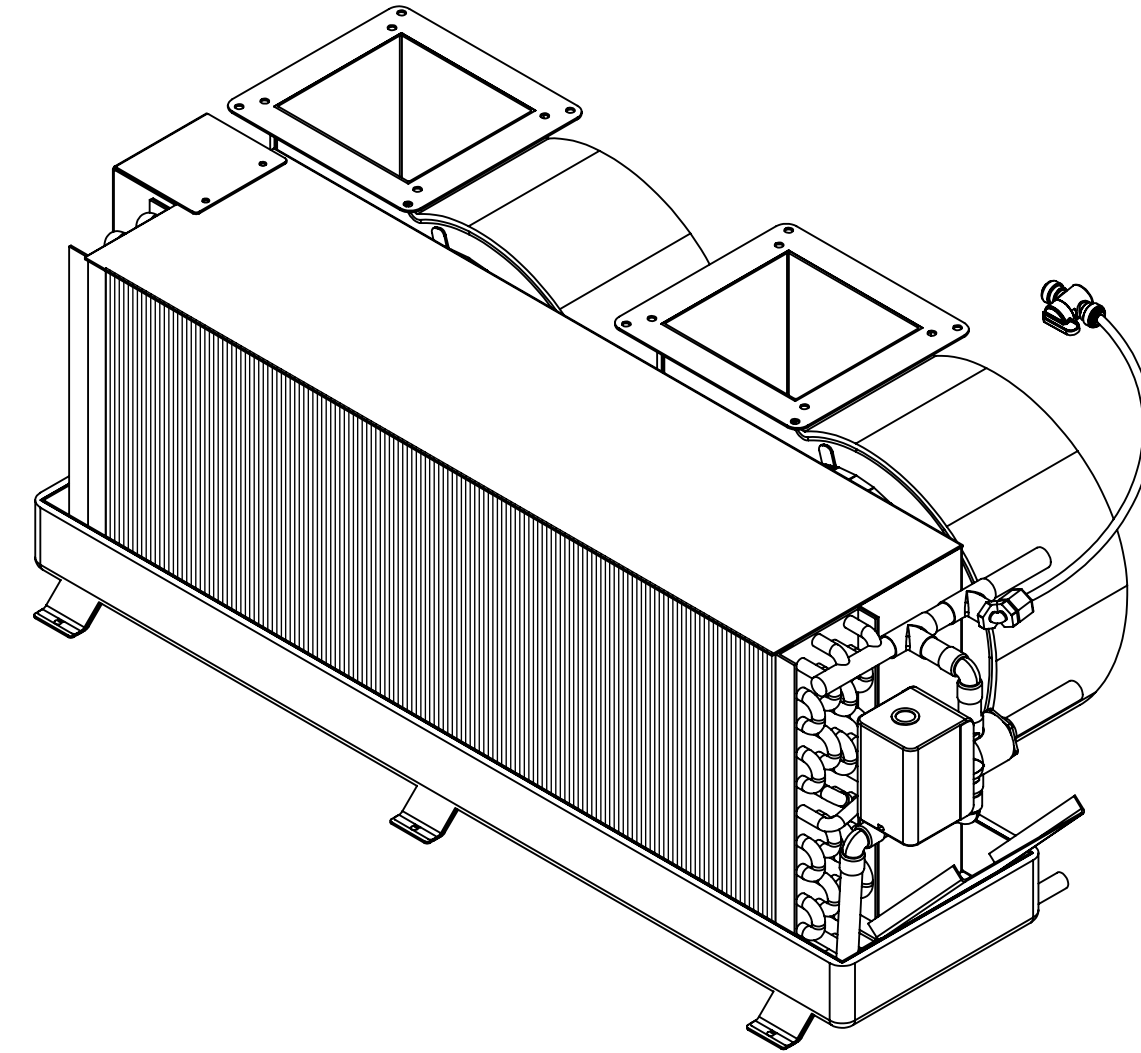

TOP VIEW

FRONT

SIDE

BACK

AMP DRAW	230V
BLOWER	2 x 0.56
HEAT	10.87

WEIGHT: 56.4 LBS [25.6 KG] CFM: 1000

UNLESS OTHERWISE SPECIFIED:		NAME	DATE
DIMENSIONS ARE IN INCHES		MCE	9/11/2015
TOLERANCES:		CHECKED	
FRACTIONAL ±		ENG APPR.	
ANGULAR: MACH ±		MFG APPR.	
BEND ±		Q.A.	
TWO PLACE DECIMAL ±		COMMENTS:	
THREE PLACE DECIMAL ±			
INTERPRET GEOMETRIC TOLERANCING PER:	FINISH		
MATERIAL			
NEXT ASSY	USED ON		
APPLICATION	DO NOT SCALE DRAWING		

TECHNICOLD
by NORTHERN LIGHTS

1419 W NEWPORT CENTER DRIVE
DEERFIELD BEACH, FL 33442
1-800-943-6140
TEL: (954)-421-1717
FAX: (954)-421-1712

RA32VHB
AIR HANDLER W/ 2.5 kW HEATER

SIZE	DWG. NO.	REV
C	M90460	1

SCALE: 1:8 SHEET 1 OF 1