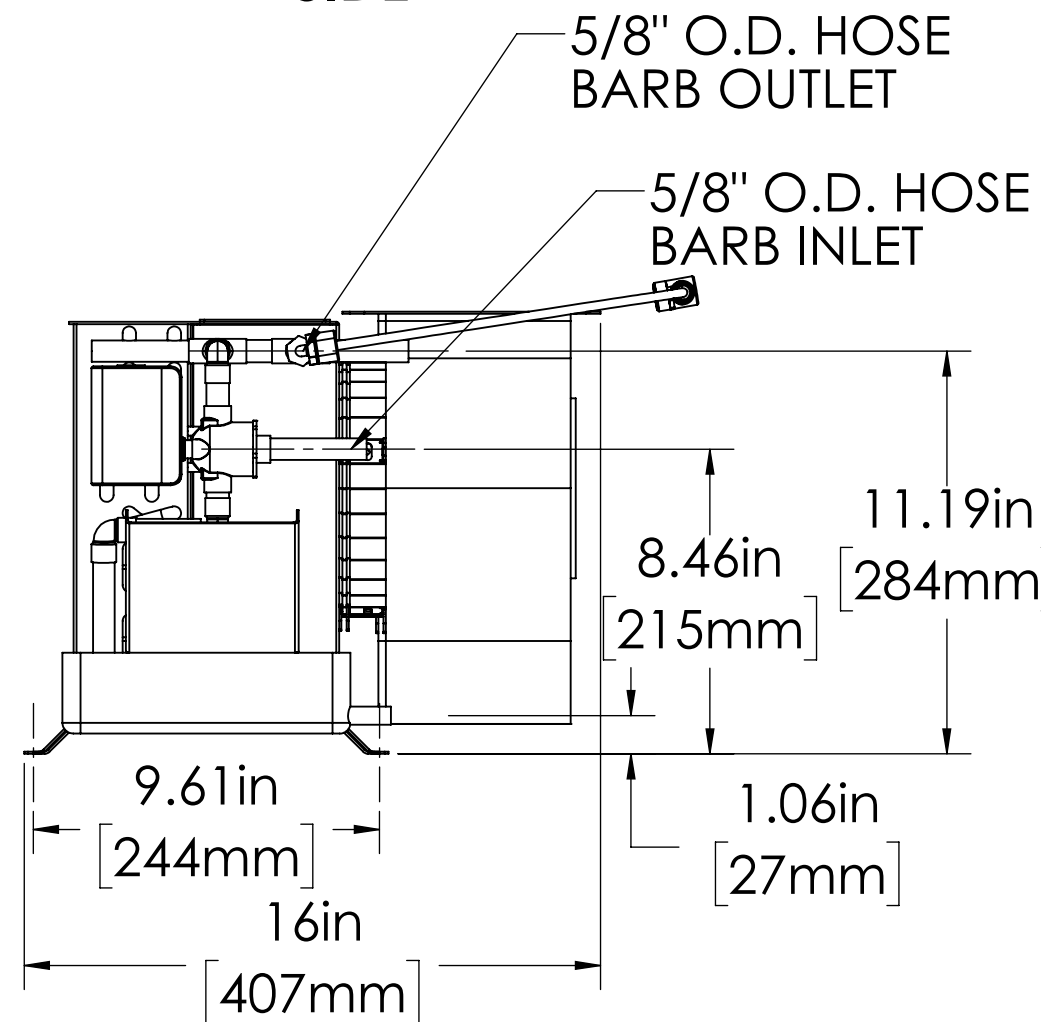

TOP VIEW

FRONT

SIDE

BACK

AMP DRAW	230V
BLOWER	2 x 0.56
HEAT	10.87

WEIGHT: 56.4 LBS [25.6 KG] CFM: 1000

UNLESS OTHERWISE SPECIFIED:		NAME	DATE
DIMENSIONS ARE IN INCHES		MCE	9/11/2015
TOLERANCES:		CHECKED	
FRACTIONAL ±		ENG APPR.	
ANGULAR: MACH ±		MFG APPR.	
BEND ±		Q.A.	
TWO PLACE DECIMAL ±		COMMENTS:	
THREE PLACE DECIMAL ±			
INTERPRET GEOMETRIC TOLERANCING PER:	FINISH		
MATERIAL			
NEXT ASSY	USED ON		
APPLICATION	DO NOT SCALE DRAWING		

TECHNICOLD
by NORTHERN LIGHTS

1419 W NEWPORT CENTER DRIVE
DEERFIELD BEACH, FL 33442
1-800-943-6140
TEL: (954)-421-1717
FAX: (954)-421-1712

RA32VHB
AIR HANDLER W/ 2.5 kW HEATER

SIZE	DWG. NO.	REV
C	M90460	1

SCALE: 1:8 SHEET 1 OF 1