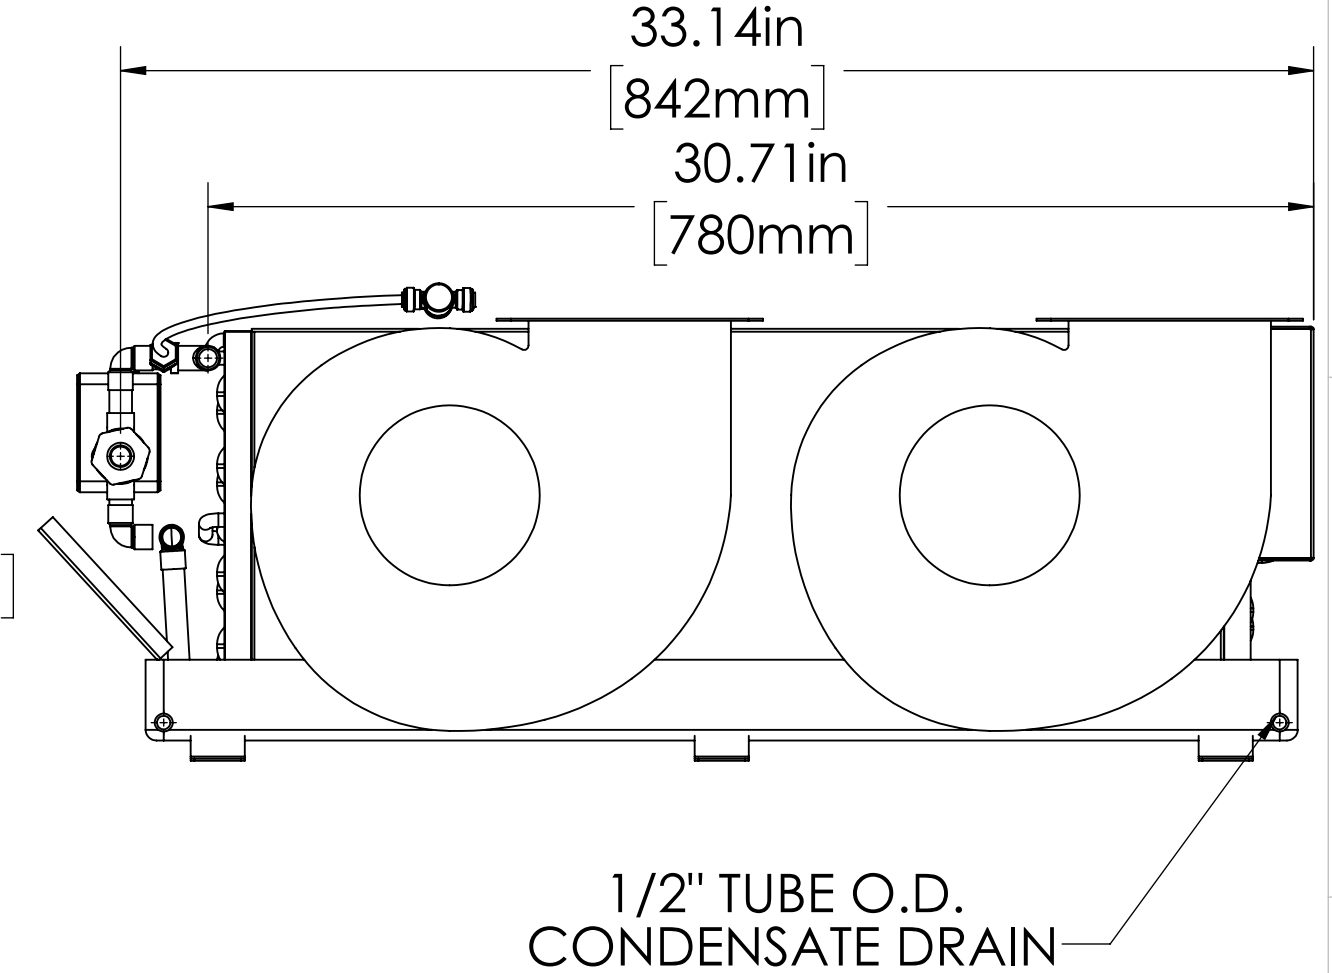

BACK

AMP DRAW	230V
BLOWER	2 x 0.56
HEAT	10.87

WEIGHT: 56.4 LBS [25.6 KG] CFM: 1000

UNLESS OTHERWISE SPECIFIED:		NAME	DATE
DIMENSIONS ARE IN INCHES		MCE	9/11/2015
TOLERANCES:		CHECKED	
FRACTIONAL ±		ENG APPR.	
ANGULAR: MACH ±		MFG APPR.	
BEND ±		Q.A.	
TWO PLACE DECIMAL ±		COMMENTS:	
THREE PLACE DECIMAL ±			
INTERPRET GEOMETRIC TOLERANCING PER:	FINISH		
MATERIAL			
NEXT ASSY	USED ON		
APPLICATION	DO NOT SCALE DRAWING		

TECHNICOLD
by NORTHERN LIGHTS

1419 W NEWPORT CENTER DRIVE
DEERFIELD BEACH, FL 33442
1-800-943-6140
TEL: (954)-421-1717
FAX: (954)-421-1712

RA32VHB
AIR HANDLER W/ 2.5 kW HEATER

SIZE	DWG. NO.	REV
C	M90460	1

SCALE: 1:8 SHEET 1 OF 1