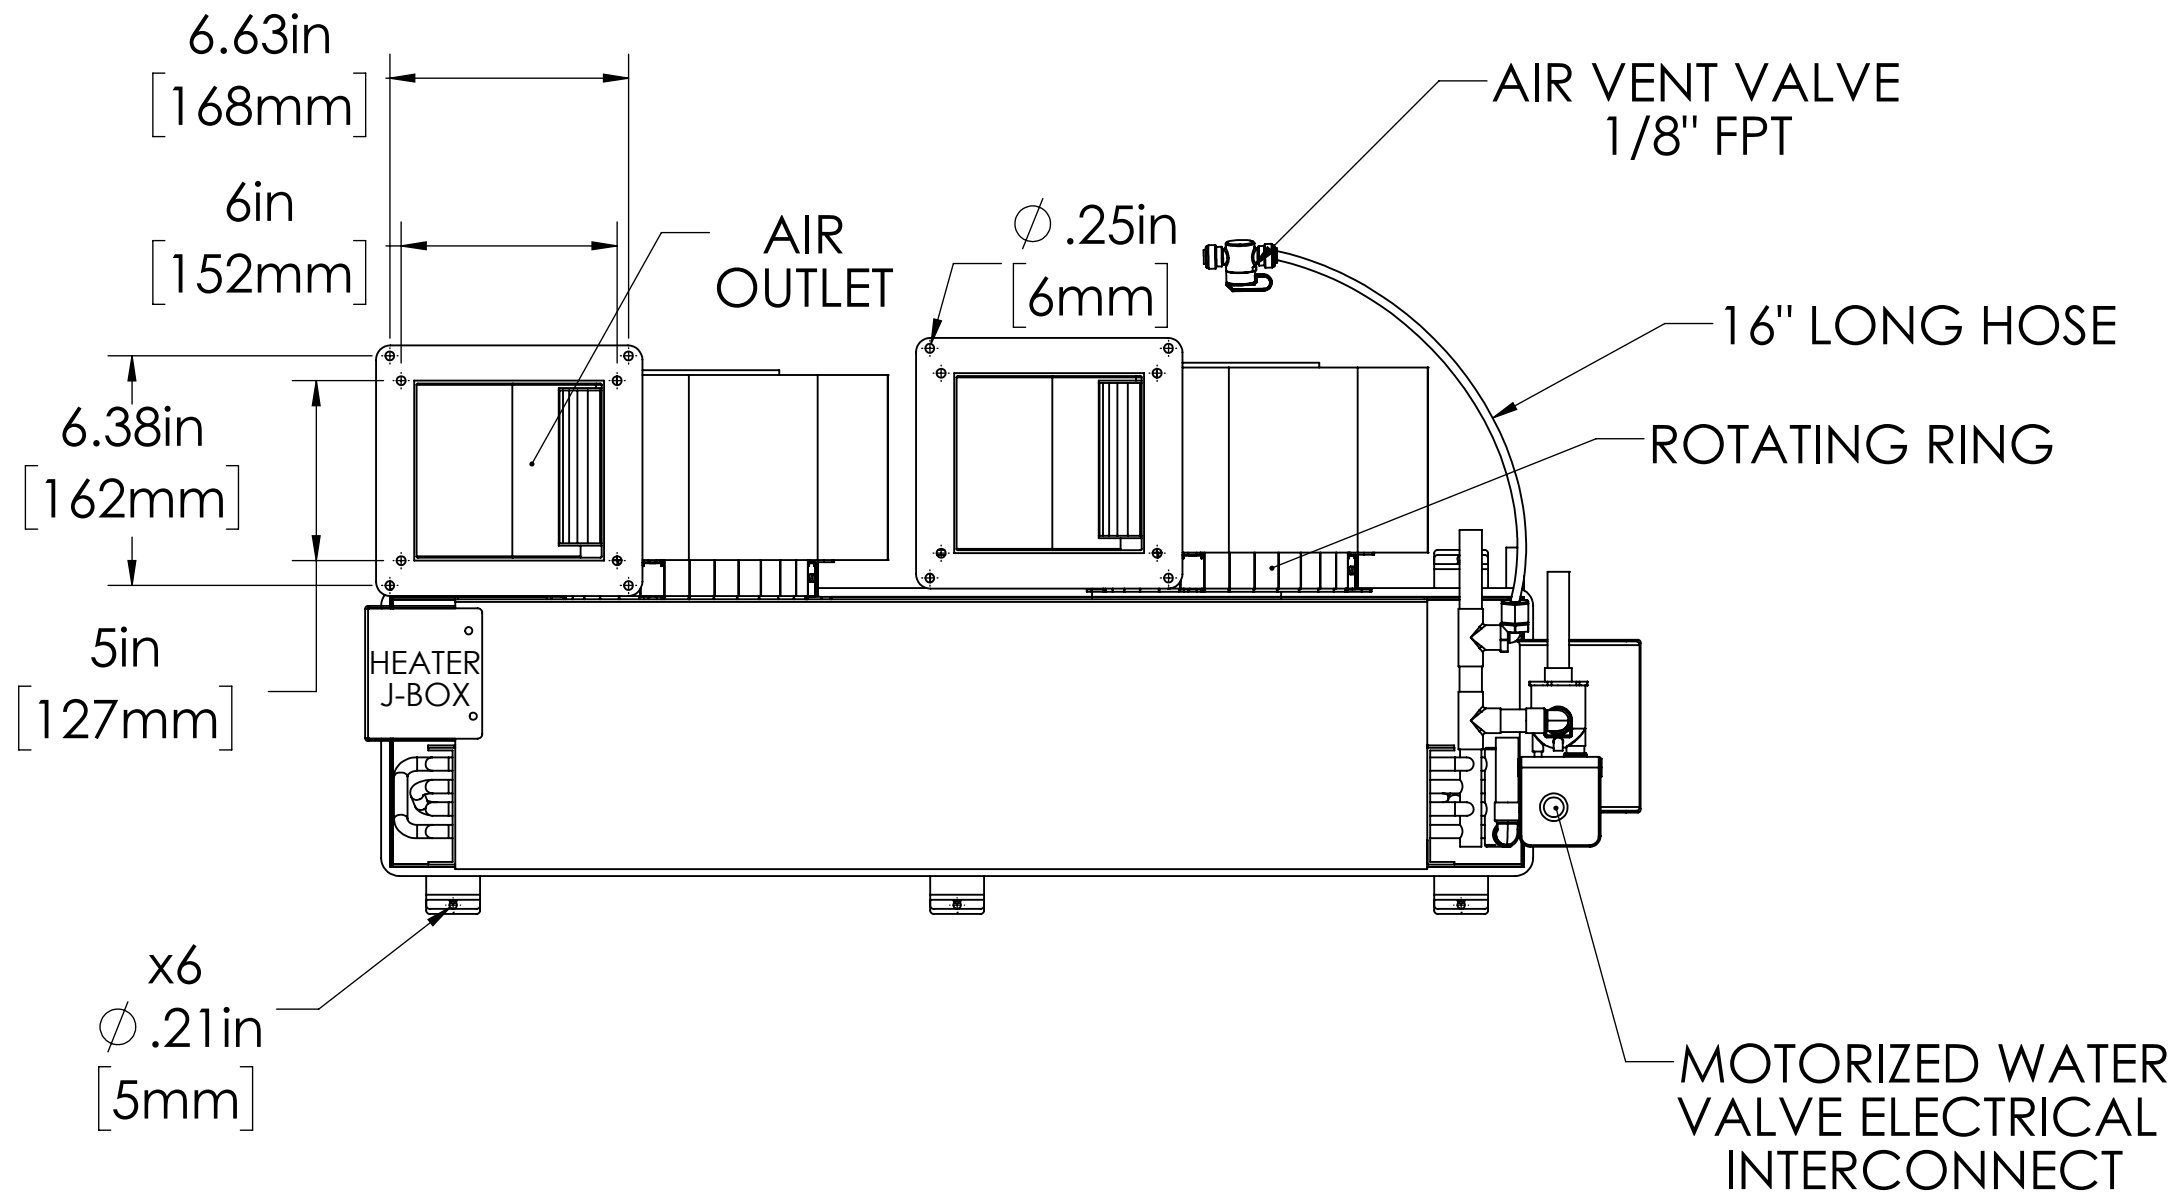

TOP VIEW

FRONT

SIDE

BACK

AMP DRAW	230V
BLOWER	2 x 0.56
HEAT	10.87

WEIGHT: 56.4 LBS [25.6 KG] CFM: 1000

UNLESS OTHERWISE SPECIFIED:		NAME	DATE
DIMENSIONS ARE IN INCHES		MCE	9/11/2015
TOLERANCES:		CHECKED	
FRACTIONAL ±		ENG APPR.	
ANGULAR: MACH ±		MFG APPR.	
BEND ±		Q.A.	
TWO PLACE DECIMAL ±		COMMENTS:	
THREE PLACE DECIMAL ±			
INTERPRET GEOMETRIC TOLERANCING PER:	FINISH		
MATERIAL			
NEXT ASSY	USED ON		
APPLICATION	DO NOT SCALE DRAWING		

TECHNICOLD
by NORTHERN LIGHTS

1419 W NEWPORT CENTER DRIVE
DEERFIELD BEACH, FL 33442
1-800-943-6140
TEL: (954)-421-1717
FAX: (954)-421-1712

RA32VHB
AIR HANDLER W/ 2.5 kW HEATER

SIZE	DWG. NO.	REV
C	M90460	1

SCALE: 1:8 SHEET 1 OF 1