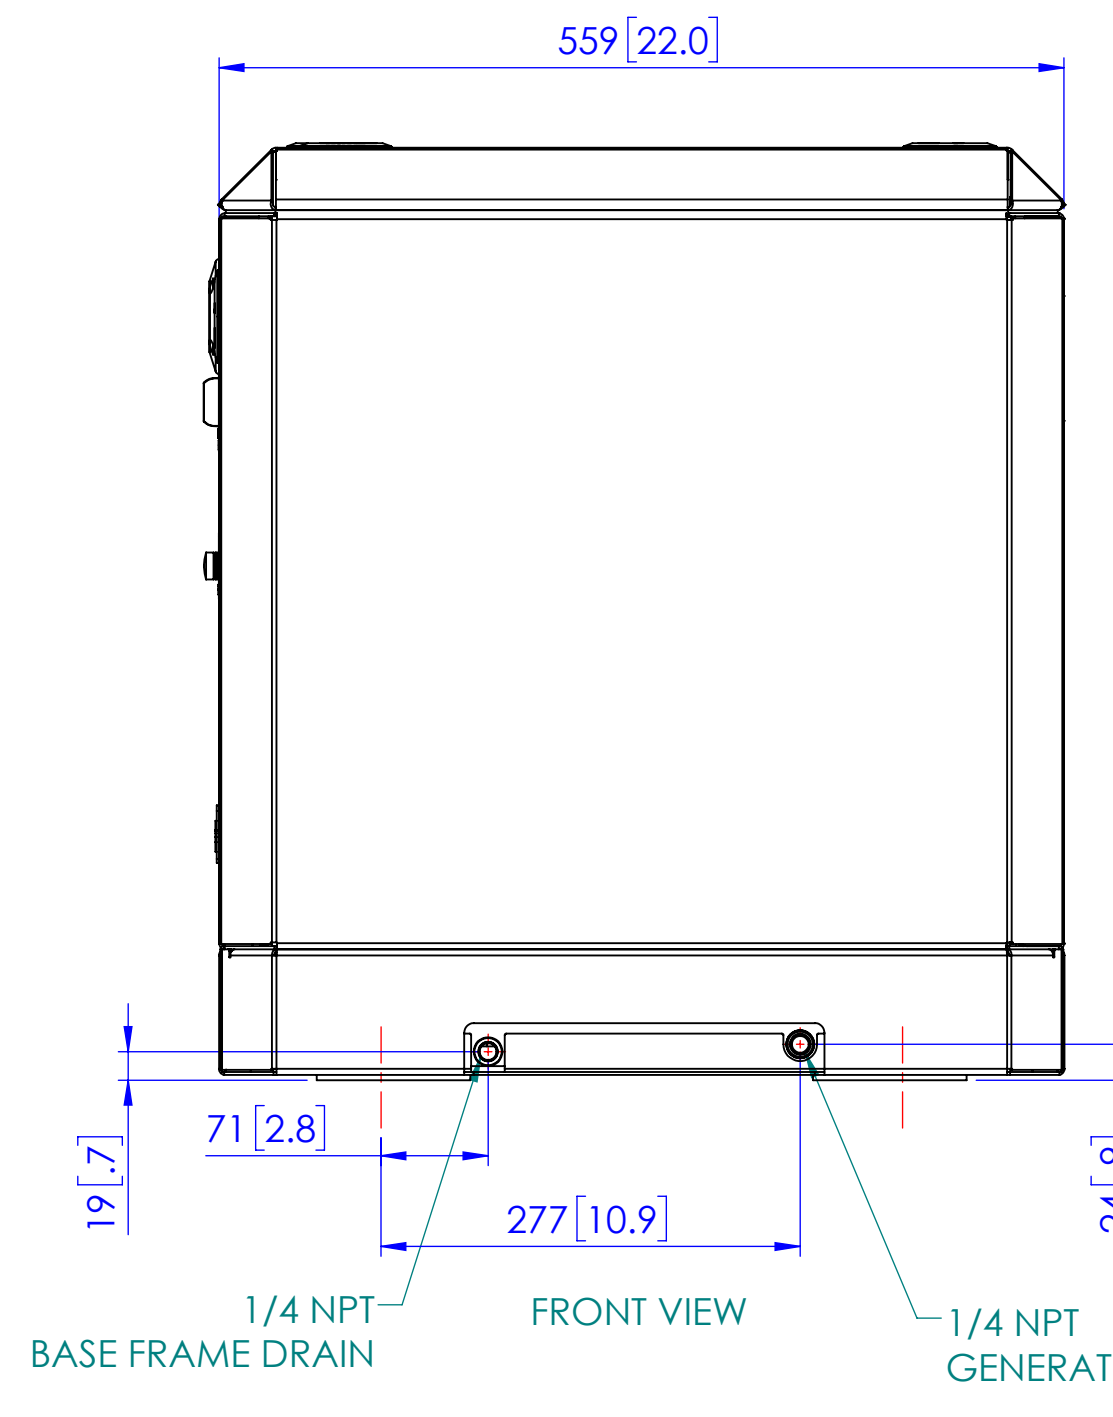

WEIGHT W/O GENSET		WEIGHT W/ GENSET		
19.5 kg [43 lbs]		263.0 kg [580 lbs]		
GENERATOR APPLICATION TABLE				
M773LW3	9kW	1800RPM	3PHASE	60 HZ.
M773LW3	9kW	1800RPM	1PHASE	60 HZ.
M773LW3	7kW	1500RPM	3PHASE	50 HZ.
M773LW3	7kW	1500RPM	1PHASE	50 HZ.

THE DIMENSION ON THIS DRAWING ARE SUBJECT TO CHANGE. PLEASE CONTACT NORTHERN LIGHTS INC TO BE SURE YOU HAVE THE MOST CURRENT REVISION.

UNLESS OTHERWISE SPECIFIED:		NAME	DATE
DIMENSIONS ARE IN MILLIMETERS		DRAWN	MK 2/28/22
TOLERANCES:		CHECKED	MG 3/7/22
ANGULAR: MACH ± 0.5°		ENG APPR.	
.X ± 0.3		MFG APPR.	
.XX ± 0.3		Q.A.	
INTERPRET GEOMETRIC TOLERANCING PER ASME Y14.5M		COMMENTS:	
MATERIAL:			
FINISH:			
DO NOT SCALE			

NORTHERN LIGHTS 4420 14th AVE. N.W. Seattle, WA 98107 (206) 789-3880 www.northern-lights.com

TITLE: INSTALLATION DIMENSIONS M773LW3 GEM SERIES SOUND SHIELD

SIZE	PART NO.	DWG. NO.	REV
D	06-78650	D-5199	-
SCALE: 1:5	WEIGHT:	SHEET 1 OF 1	