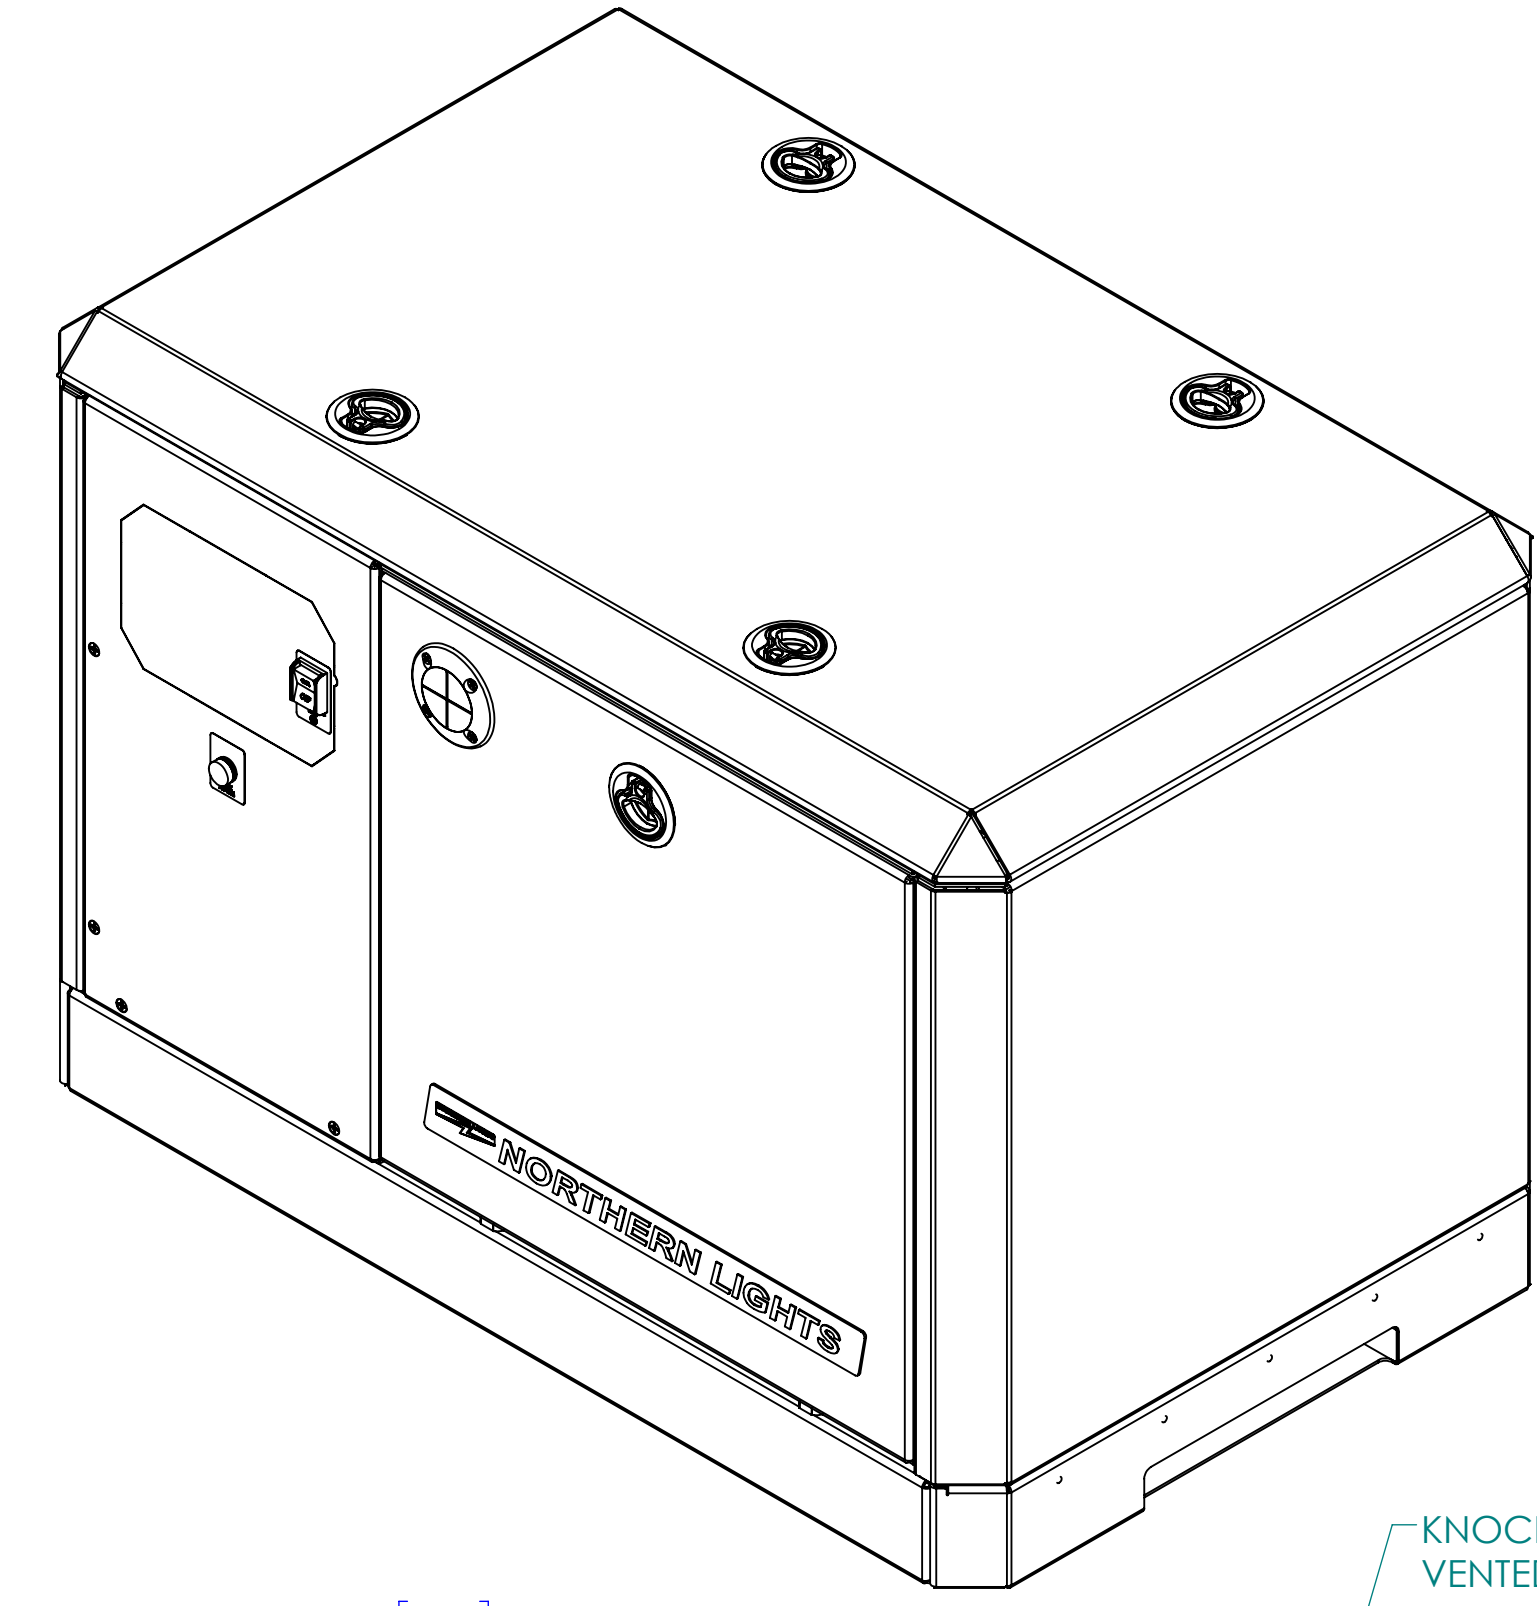

WEIGHT W/O GENSET		WEIGHT W/ GENSET		
19.5 kg [43 lbs]		263.0 kg [580 lbs]		
GENERATOR APPLICATION TABLE				
M773LW3	9kW	1800RPM	3PHASE	60 HZ.
M773LW3	9kW	1800RPM	1PHASE	60 HZ.
M773LW3	7kW	1500RPM	3PHASE	50 HZ.
M773LW3	7kW	1500RPM	1PHASE	50 HZ.

THE DIMENSION ON THIS DRAWING ARE SUBJECT TO CHANGE. PLEASE CONTACT NORTHERN LIGHTS INC TO BE SURE YOU HAVE THE MOST CURRENT REVISION.

UNLESS OTHERWISE SPECIFIED:		NAME	DATE
DIMENSIONS ARE IN MILLIMETERS		DRAWN	MK 2/28/22
TOLERANCES:		CHECKED	MG 3/7/22
ANGULAR: MACH ± 0.5°		ENG APPR.	
.X ± 0.3		MFG APPR.	
.XX ± 0.3		Q.A.	
INTERPRET GEOMETRIC TOLERANCING PER ASME Y14.5M		COMMENTS:	
MATERIAL:			
FINISH:			
DO NOT SCALE			

NORTHERN LIGHTS 4420 14th AVE. N.W. Seattle, WA 98107 (206) 789-3880 www.northern-lights.com

TITLE: INSTALLATION DIMENSIONS M773LW3 GEM SERIES SOUND SHIELD

SIZE	PART NO.	DWG. NO.	REV
D	06-78650	D-5199	-
SCALE: 1:5	WEIGHT:	SHEET 1 OF 1	