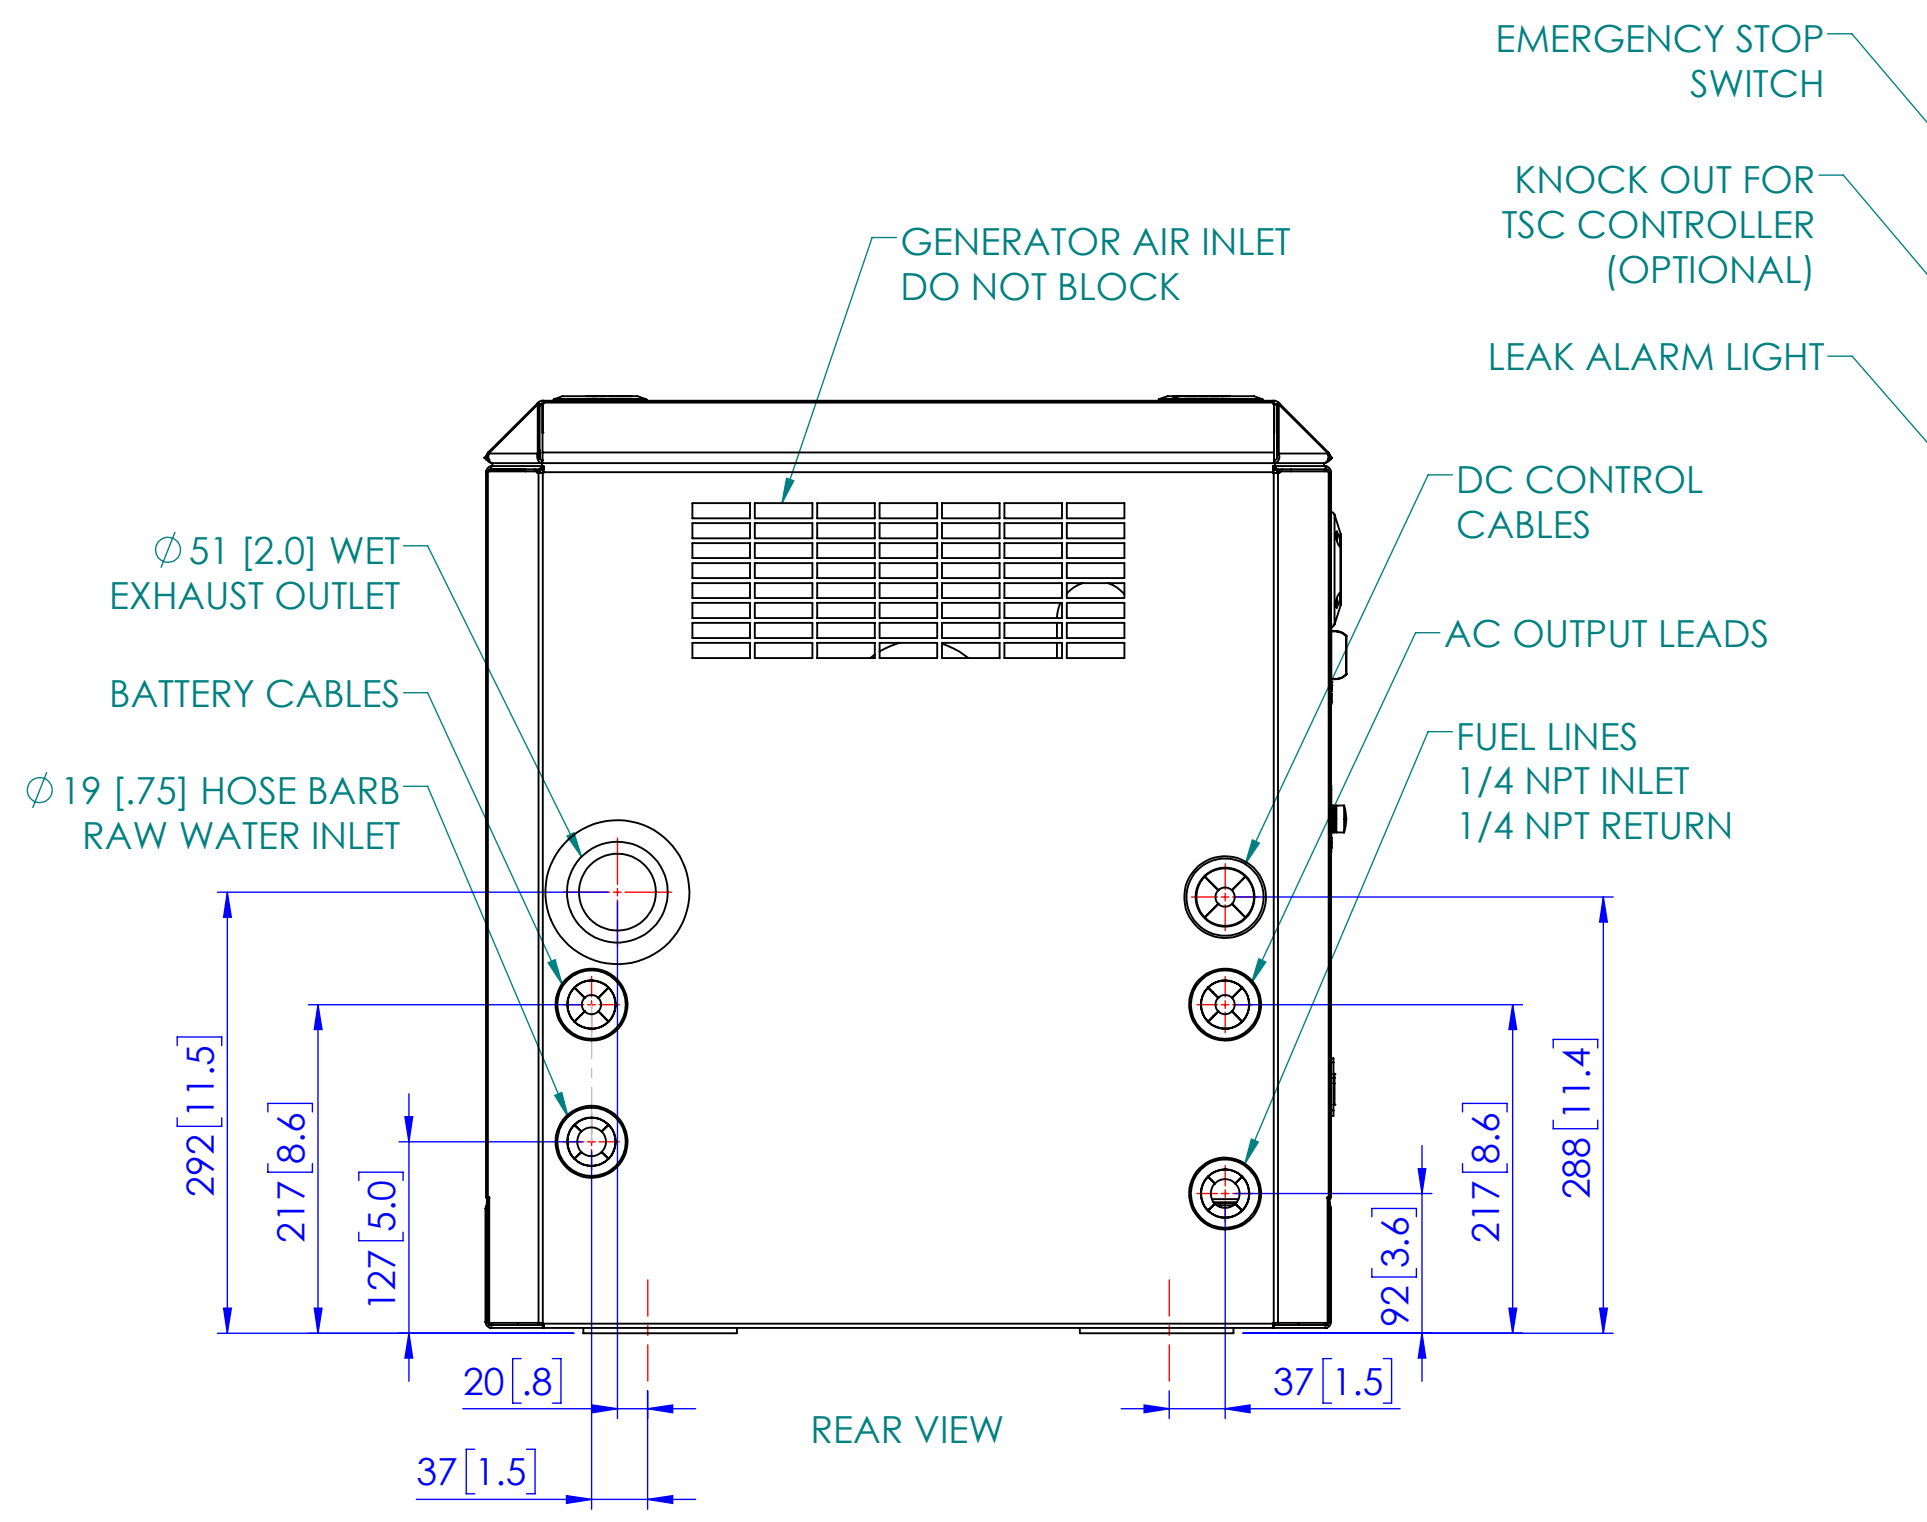

WEIGHT W/O GENSET		WEIGHT W/ GENSET		
19.5 kg [43 lbs]		263.0 kg [580 lbs]		
GENERATOR APPLICATION TABLE				
M773LW3	9kW	1800RPM	3PHASE	60 HZ.
M773LW3	9kW	1800RPM	1PHASE	60 HZ.
M773LW3	7kW	1500RPM	3PHASE	50 HZ.
M773LW3	7kW	1500RPM	1PHASE	50 HZ.

THE DIMENSION ON THIS DRAWING ARE SUBJECT TO CHANGE. PLEASE CONTACT NORTHERN LIGHTS INC TO BE SURE YOU HAVE THE MOST CURRENT REVISION.

UNLESS OTHERWISE SPECIFIED:		NAME	DATE
DIMENSIONS ARE IN MILLIMETERS		DRAWN	MK 2/28/22
TOLERANCES:		CHECKED	MG 3/7/22
ANGULAR: MACH ± 0.5°		ENG APPR.	
.X ± 0.3		MFG APPR.	
.XX ± 0.3		Q.A.	
INTERPRET GEOMETRIC TOLERANCING PER ASME Y14.5M		COMMENTS:	
MATERIAL:			
FINISH:			
DO NOT SCALE			

NORTHERN LIGHTS 4420 14th AVE. N.W. Seattle, WA 98107 (206) 789-3880 www.northern-lights.com

TITLE: INSTALLATION DIMENSIONS M773LW3 GEM SERIES SOUND SHIELD

SIZE	PART NO.	DWG. NO.	REV
D	06-78650	D-5199	-
SCALE: 1:5	WEIGHT:	SHEET 1 OF 1	