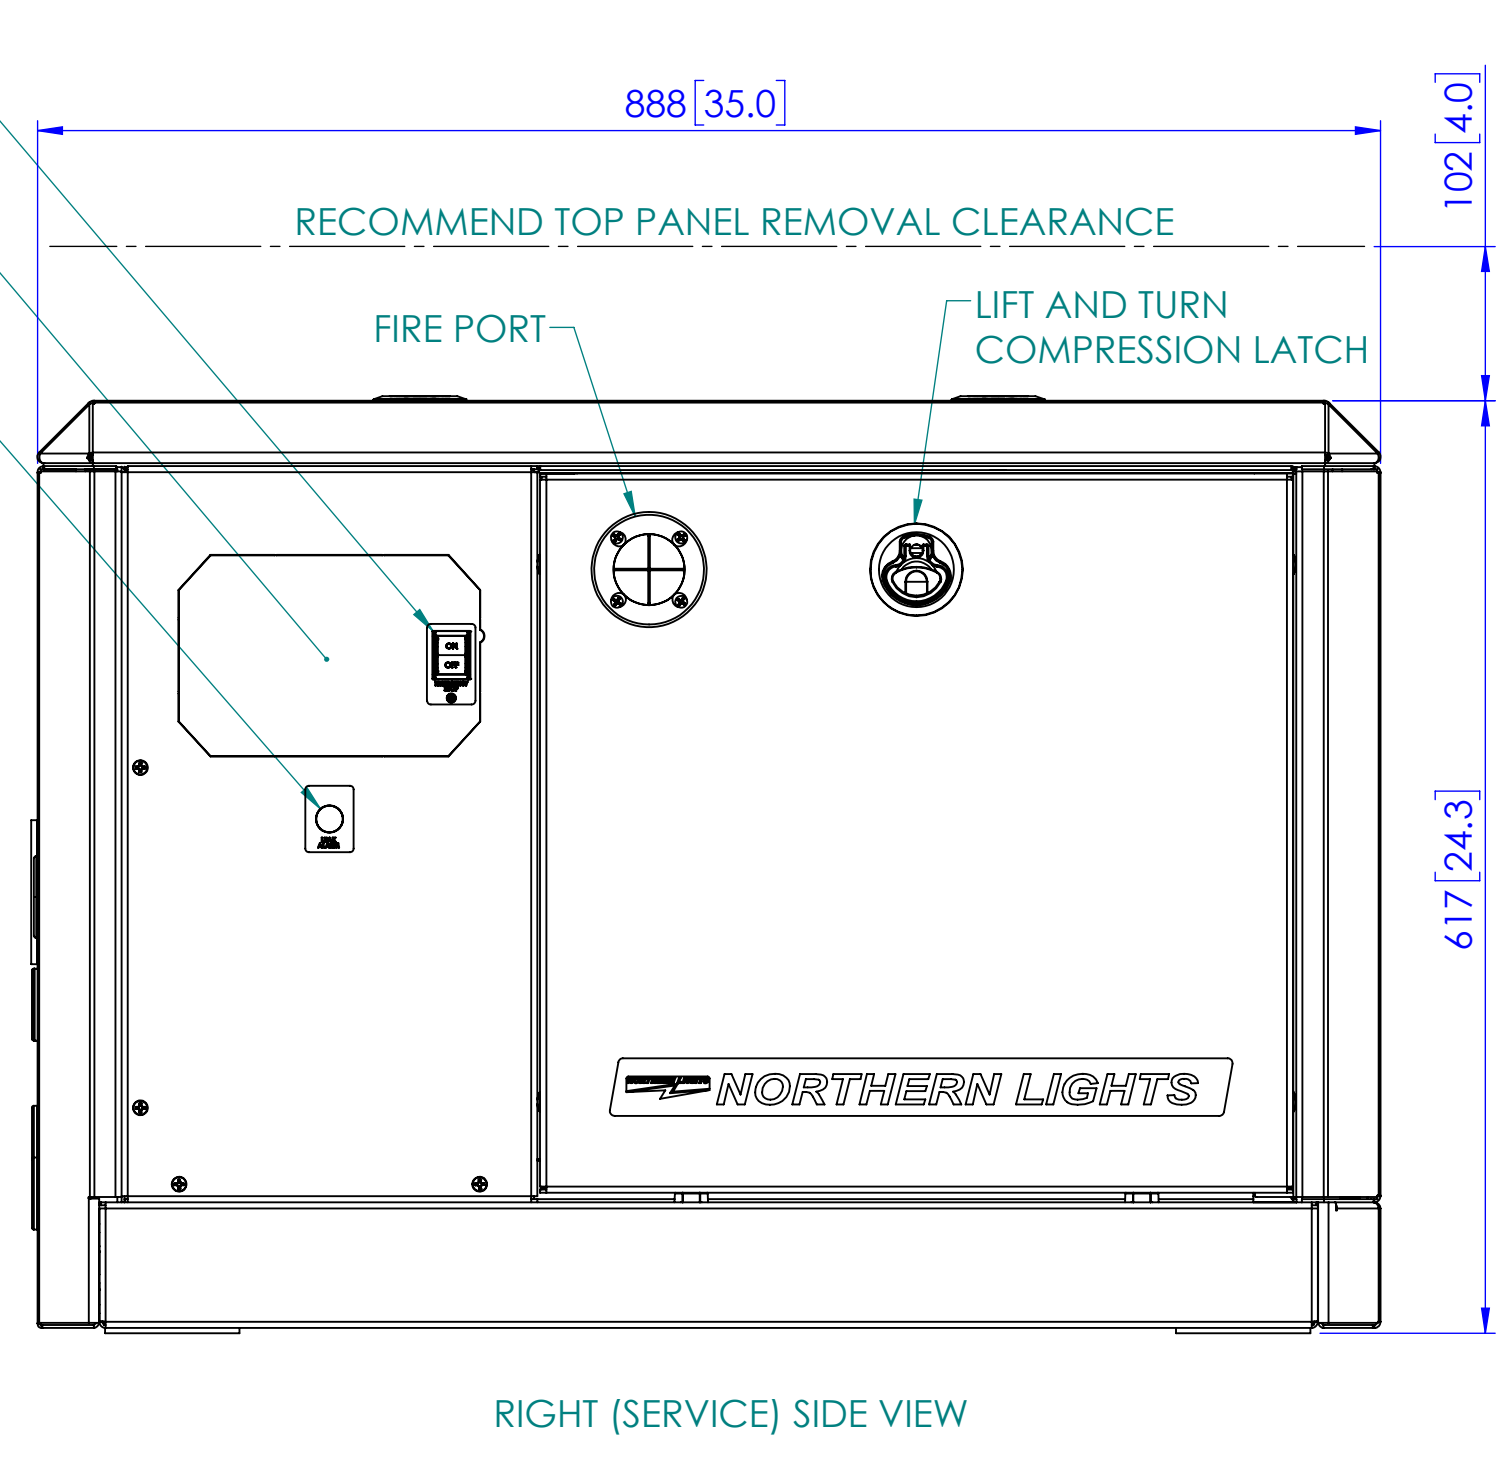

WEIGHT W/O GENSET		WEIGHT W/ GENSET		
19.5 kg [43 lbs]		263.0 kg [580 lbs]		
GENERATOR APPLICATION TABLE				
M773LW3	9kW	1800RPM	3PHASE	60 HZ.
M773LW3	9kW	1800RPM	1PHASE	60 HZ.
M773LW3	7kW	1500RPM	3PHASE	50 HZ.
M773LW3	7kW	1500RPM	1PHASE	50 HZ.

THE DIMENSION ON THIS DRAWING ARE SUBJECT TO CHANGE. PLEASE CONTACT NORTHERN LIGHTS INC TO BE SURE YOU HAVE THE MOST CURRENT REVISION.

UNLESS OTHERWISE SPECIFIED:		NAME	DATE
DIMENSIONS ARE IN MILLIMETERS		DRAWN	MK 2/28/22
TOLERANCES:		CHECKED	MG 3/7/22
ANGULAR: MACH ± 0.5°		ENG APPR.	
.X ± 0.3		MFG APPR.	
.XX ± 0.3		Q.A.	
INTERPRET GEOMETRIC TOLERANCING PER ASME Y14.5M		COMMENTS:	
MATERIAL:			
FINISH:			
DO NOT SCALE			

NORTHERN LIGHTS 4420 14th AVE. N.W. Seattle, WA 98107 (206) 789-3880 www.northern-lights.com

TITLE: INSTALLATION DIMENSIONS M773LW3 GEM SERIES SOUND SHIELD

SIZE	PART NO.	DWG. NO.	REV
D	06-78650	D-5199	-
SCALE: 1:5	WEIGHT:	SHEET 1 OF 1	