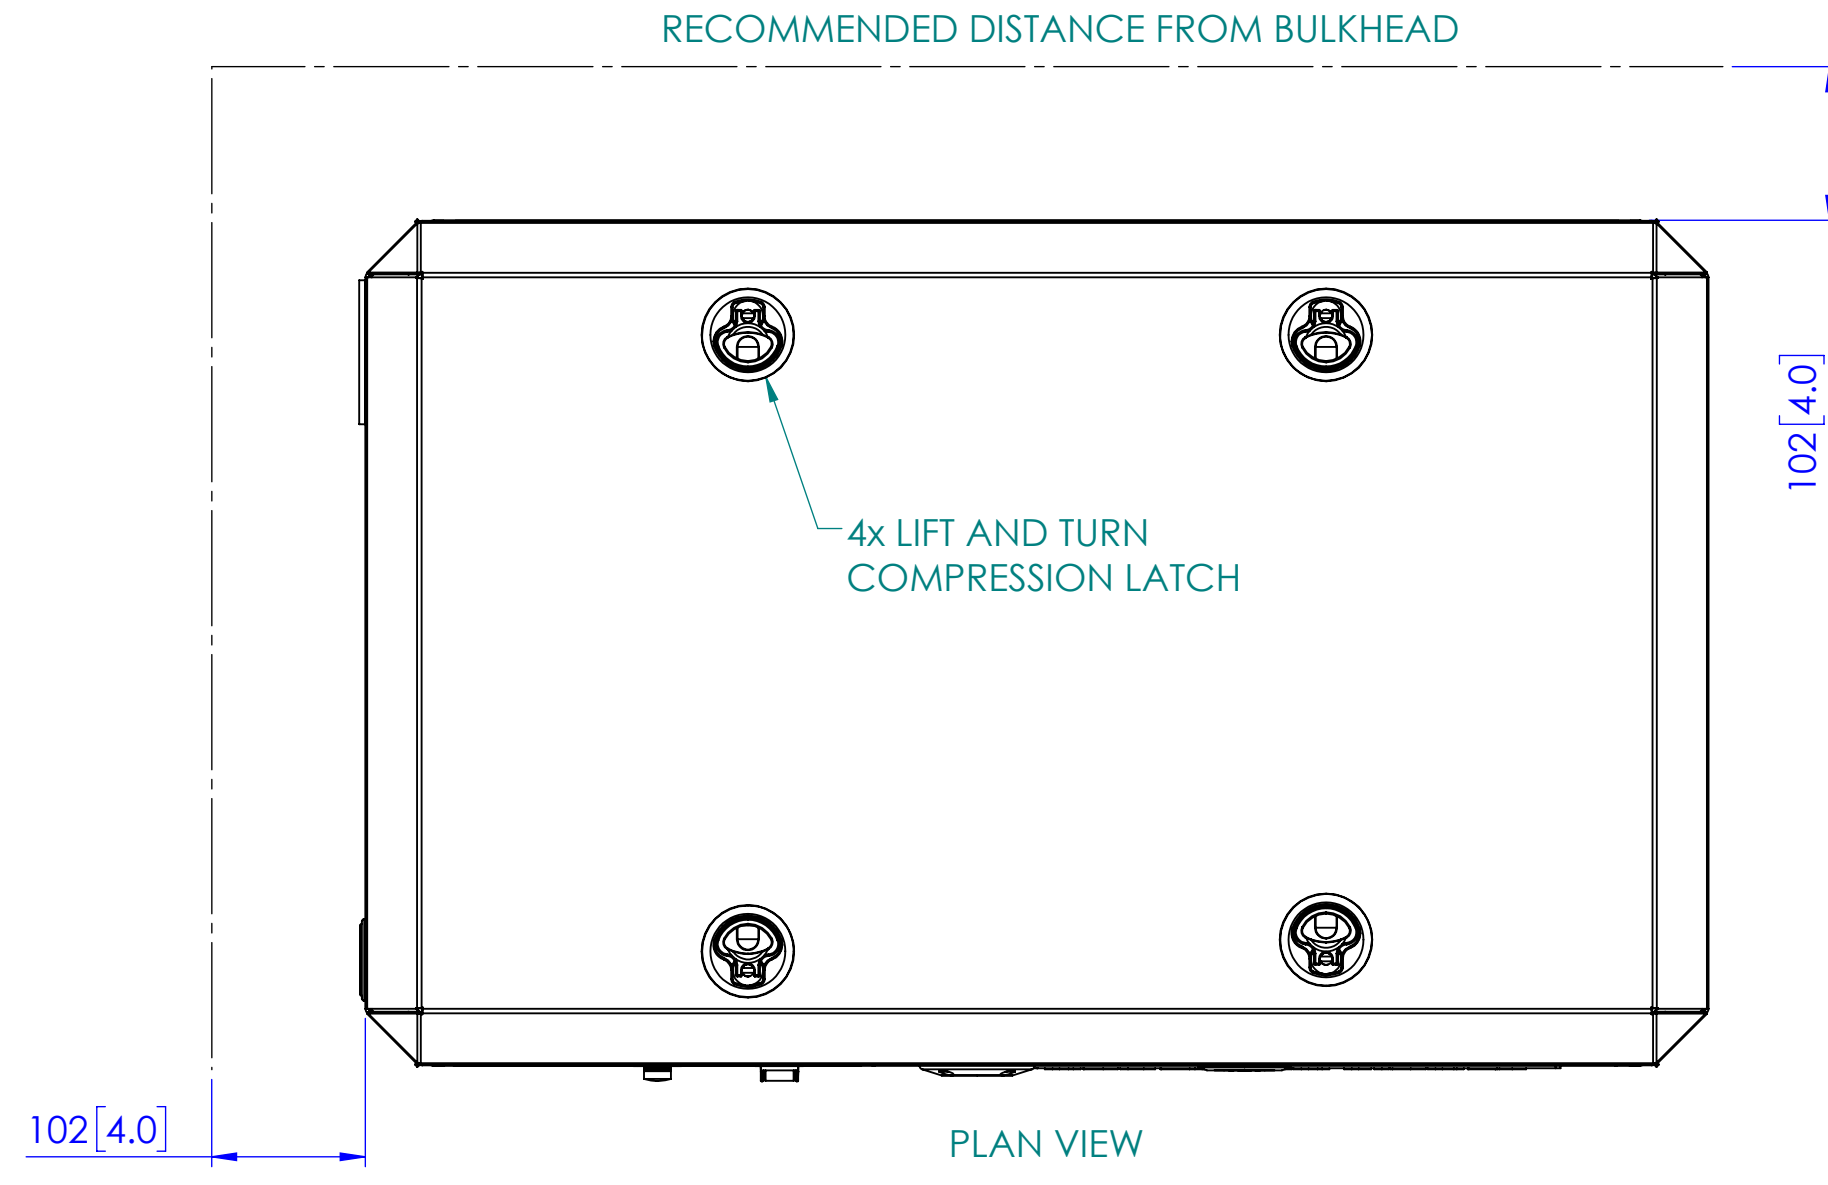

WEIGHT W/O GENSET		WEIGHT W/ GENSET		
19.5 kg [43 lbs]		263.0 kg [580 lbs]		
GENERATOR APPLICATION TABLE				
M773LW3	9kW	1800RPM	3PHASE	60 HZ.
M773LW3	9kW	1800RPM	1PHASE	60 HZ.
M773LW3	7kW	1500RPM	3PHASE	50 HZ.
M773LW3	7kW	1500RPM	1PHASE	50 HZ.

THE DIMENSION ON THIS DRAWING ARE SUBJECT TO CHANGE. PLEASE CONTACT NORTHERN LIGHTS INC TO BE SURE YOU HAVE THE MOST CURRENT REVISION.

UNLESS OTHERWISE SPECIFIED:		NAME	DATE
DIMENSIONS ARE IN MILLIMETERS		DRAWN	MK 2/28/22
TOLERANCES:		CHECKED	MG 3/7/22
ANGULAR: MACH ± 0.5°		ENG APPR.	
.X ± 0.3		MFG APPR.	
.XX ± 0.3		Q.A.	
INTERPRET GEOMETRIC TOLERANCING PER ASME Y14.5M		COMMENTS:	
MATERIAL:			
FINISH:			
DO NOT SCALE			

NORTHERN LIGHTS 4420 14th AVE. N.W. Seattle, WA 98107 (206) 789-3880 www.northern-lights.com

TITLE: INSTALLATION DIMENSIONS M773LW3 GEM SERIES SOUND SHIELD

SIZE	PART NO.	DWG. NO.	REV
D	06-78650	D-5199	-
SCALE: 1:5	WEIGHT:	SHEET 1 OF 1	