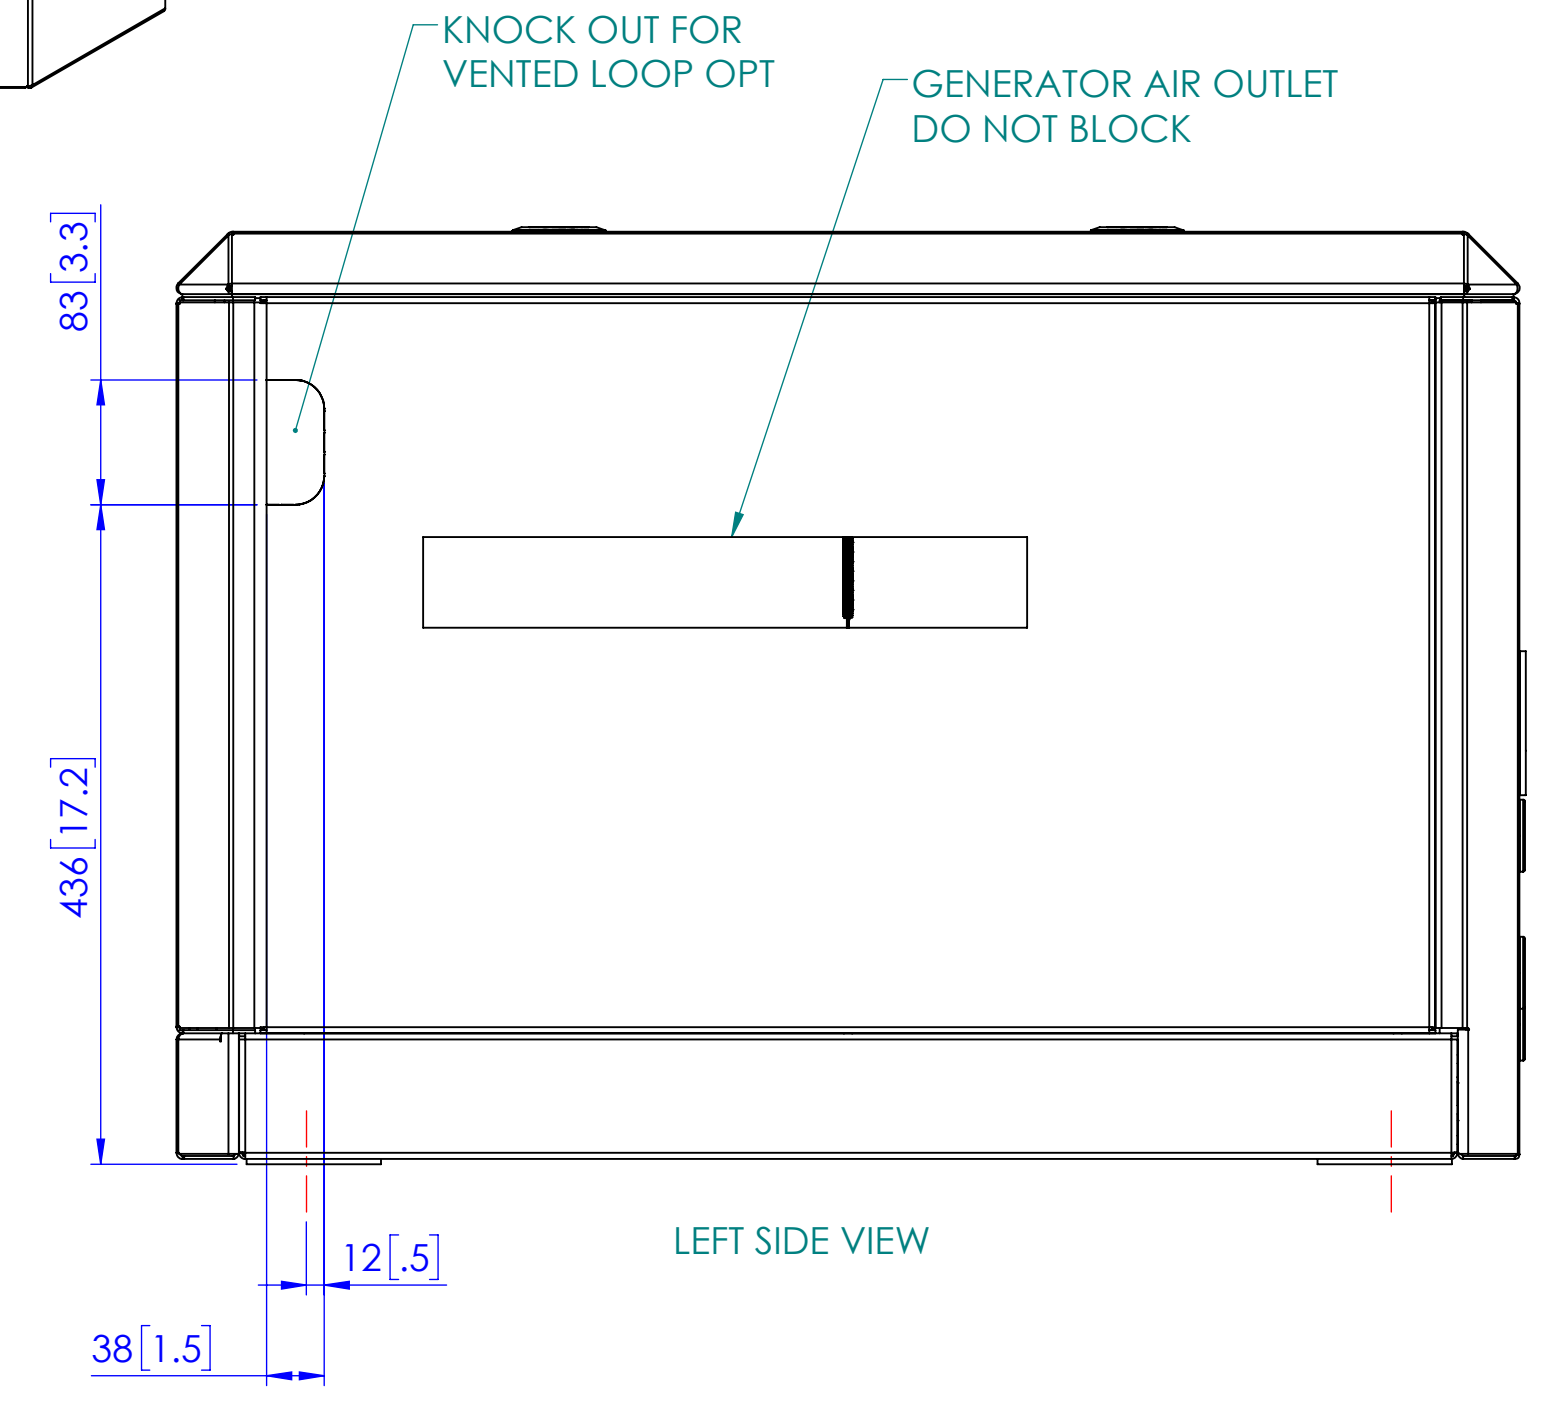

WEIGHT W/O GENSET		WEIGHT W/ GENSET		
19.5 kg [43 lbs]		263.0 kg [580 lbs]		
GENERATOR APPLICATION TABLE				
M773LW3	9kW	1800RPM	3PHASE	60 HZ.
M773LW3	9kW	1800RPM	1PHASE	60 HZ.
M773LW3	7kW	1500RPM	3PHASE	50 HZ.
M773LW3	7kW	1500RPM	1PHASE	50 HZ.

THE DIMENSION ON THIS DRAWING ARE SUBJECT TO CHANGE. PLEASE CONTACT NORTHERN LIGHTS INC TO BE SURE YOU HAVE THE MOST CURRENT REVISION.

UNLESS OTHERWISE SPECIFIED:		NAME	DATE
DIMENSIONS ARE IN MILLIMETERS		DRAWN	MK 2/28/22
TOLERANCES:		CHECKED	MG 3/7/22
ANGULAR: MACH ± 0.5°		ENG APPR.	
.X ± 0.3		MFG APPR.	
.XX ± 0.3		Q.A.	
INTERPRET GEOMETRIC TOLERANCING PER ASME Y14.5M		COMMENTS:	
MATERIAL:			
FINISH:			
DO NOT SCALE			

NORTHERN LIGHTS 4420 14th AVE. N.W. Seattle, WA 98107 (206) 789-3880 www.northern-lights.com

TITLE: INSTALLATION DIMENSIONS M773LW3 GEM SERIES SOUND SHIELD

SIZE	PART NO.	DWG. NO.	REV
D	06-78650	D-5199	-
SCALE: 1:5	WEIGHT:	SHEET 1 OF 1	