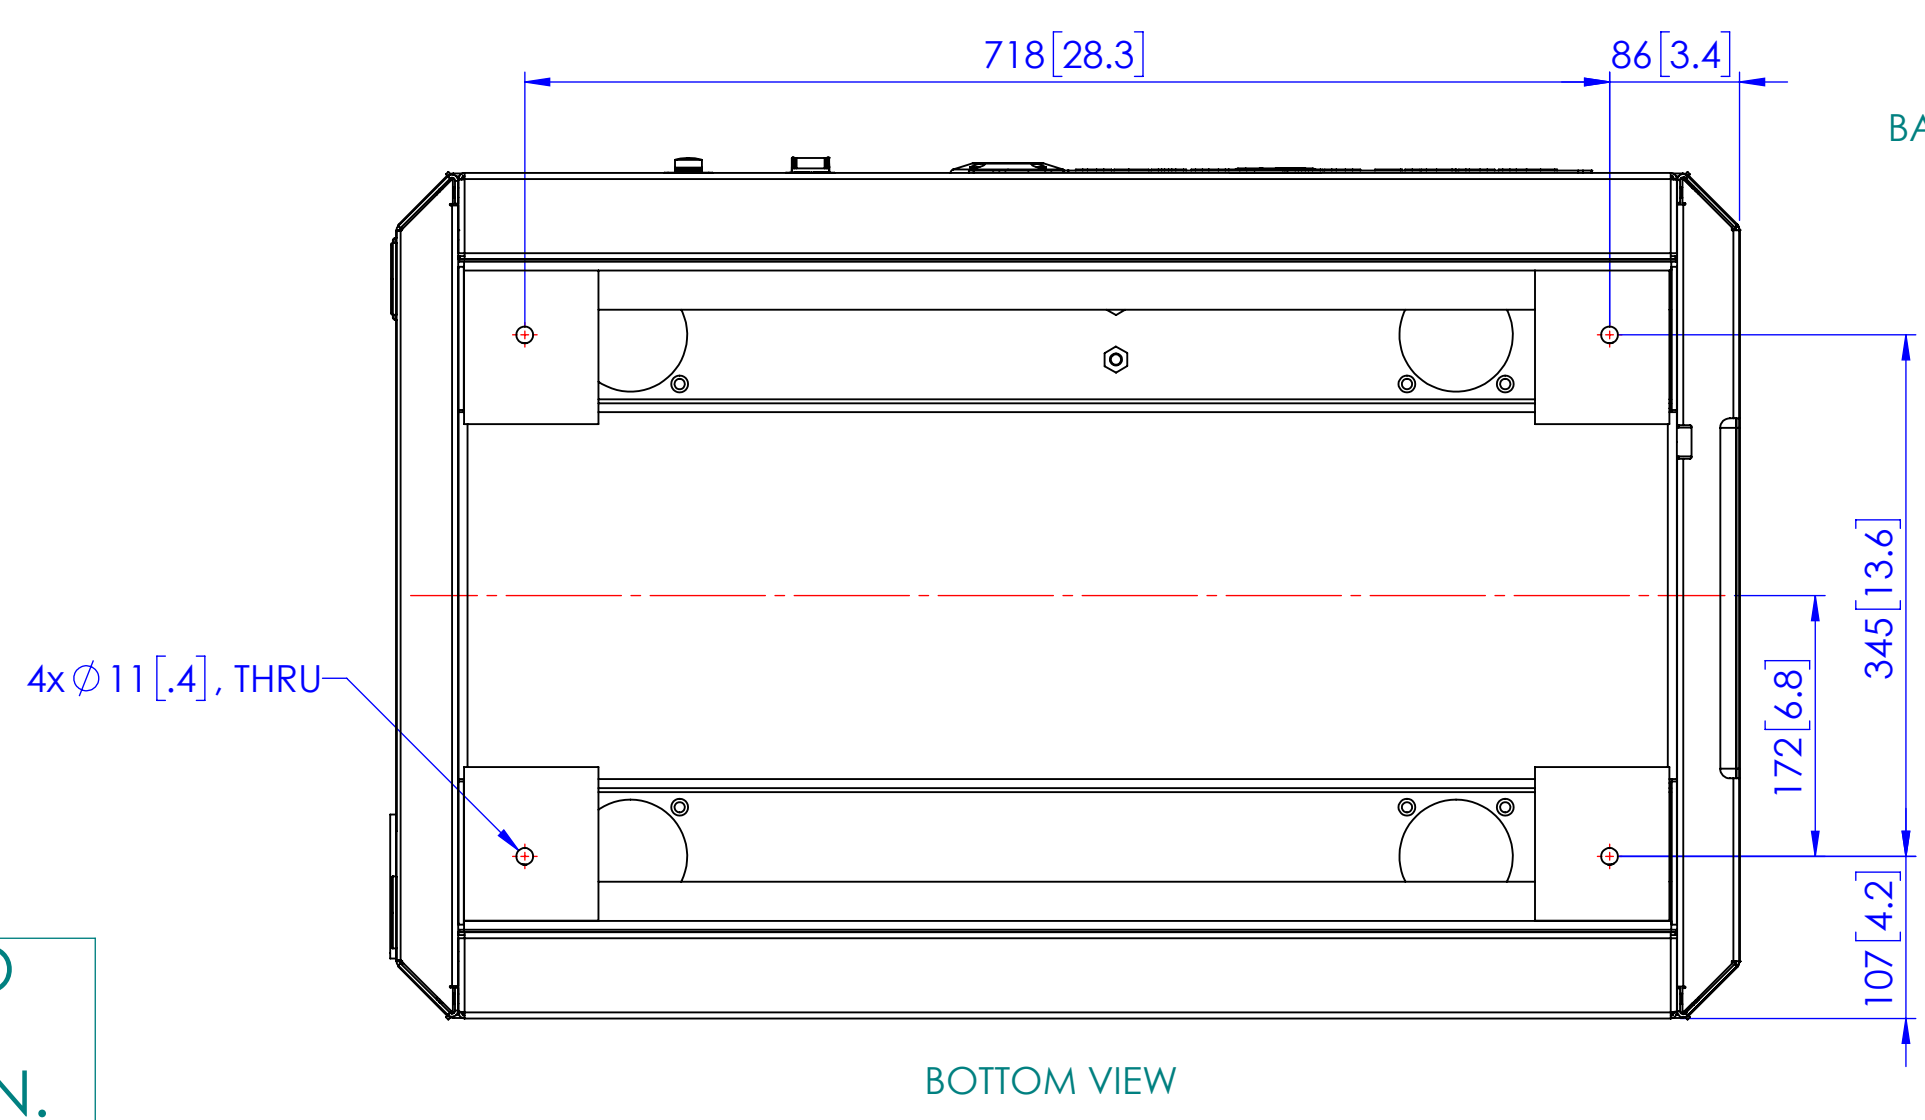

WEIGHT W/O GENSET		WEIGHT W/ GENSET		
19.5 kg [43 lbs]		263.0 kg [580 lbs]		
GENERATOR APPLICATION TABLE				
M773LW3	9kW	1800RPM	3PHASE	60 HZ.
M773LW3	9kW	1800RPM	1PHASE	60 HZ.
M773LW3	7kW	1500RPM	3PHASE	50 HZ.
M773LW3	7kW	1500RPM	1PHASE	50 HZ.

THE DIMENSION ON THIS DRAWING ARE SUBJECT TO CHANGE. PLEASE CONTACT NORTHERN LIGHTS INC TO BE SURE YOU HAVE THE MOST CURRENT REVISION.

UNLESS OTHERWISE SPECIFIED:		NAME	DATE
DIMENSIONS ARE IN MILLIMETERS		DRAWN	MK 2/28/22
TOLERANCES:		CHECKED	MG 3/7/22
ANGULAR: MACH ± 0.5°		ENG APPR.	
.X ± 0.3		MFG APPR.	
.XX ± 0.3		Q.A.	
INTERPRET GEOMETRIC TOLERANCING PER ASME Y14.5M		COMMENTS:	
MATERIAL:			
FINISH:			
DO NOT SCALE			

NORTHERN LIGHTS 4420 14th AVE. N.W. Seattle, WA 98107 (206) 789-3880 www.northern-lights.com

TITLE: INSTALLATION DIMENSIONS M773LW3 GEM SERIES SOUND SHIELD

SIZE	PART NO.	DWG. NO.	REV
D	06-78650	D-5199	-
SCALE: 1:5	WEIGHT:	SHEET 1 OF 1	