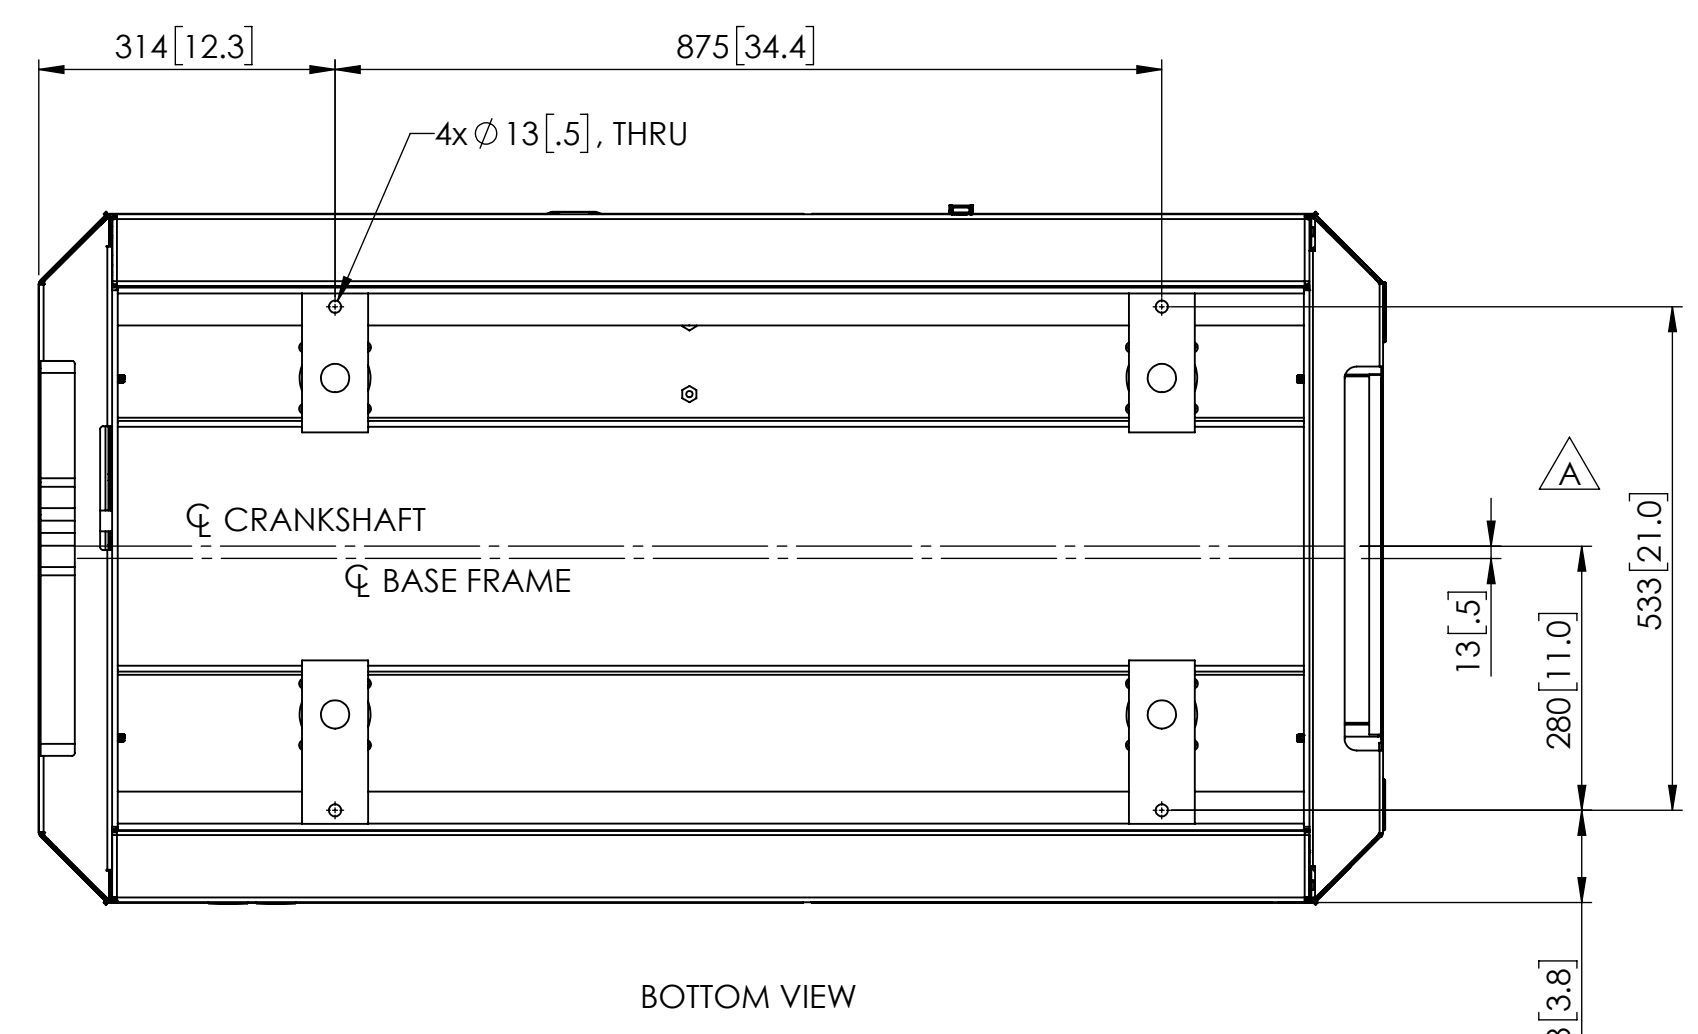

WEIGHT W/O GENSET 41 kg [91 lbs]	WEIGHT W/ GENSET 631 kg [1391 lbs]
APPLIES TO MODELS	
M944W3G.1	
M944W3G.3	
M944W3G.5	
M944W3G.7	

UNLESS OTHERWISE SPECIFIED:
DIMENSIONS ARE IN MILLIMETERS
TOLERANCES:
ANGULAR:

DRAWN	NAME	DATE
CHECKED	MK	12/2/19
ENG APPR.		
MEG APPR.		
G.A.		
COMMENTS:		

INTERPRET GEOMETRIC TOLERANCING PER ASME Y14.5M

MATERIAL:

FINISH:

DO NOT SCALE

NORTHERN LIGHTS

4420 14th AVE. N.W.
Seattle, WA 98107
(206) 789-3880
www.northern-lights.com

TITLE: **INSTALLATION DIMENSIONS
M944W GEM SOUND SHIELD**

REV.	DESCRIPTION	DATE	BY	CHECKED
A	UPDATE BASE FRAME WITH 13MM OFFSET, ADD ISOMETRIC VIEW AND APPLICATION TABLE, ECN# 7850	3/7/2022	MK	LTP

SIZE: **D** PART NO: **06-01260** DWG. NO: **D-5200** REV: **A**

SCALE: 1:8 WEIGHT: SHEET 1 OF 1