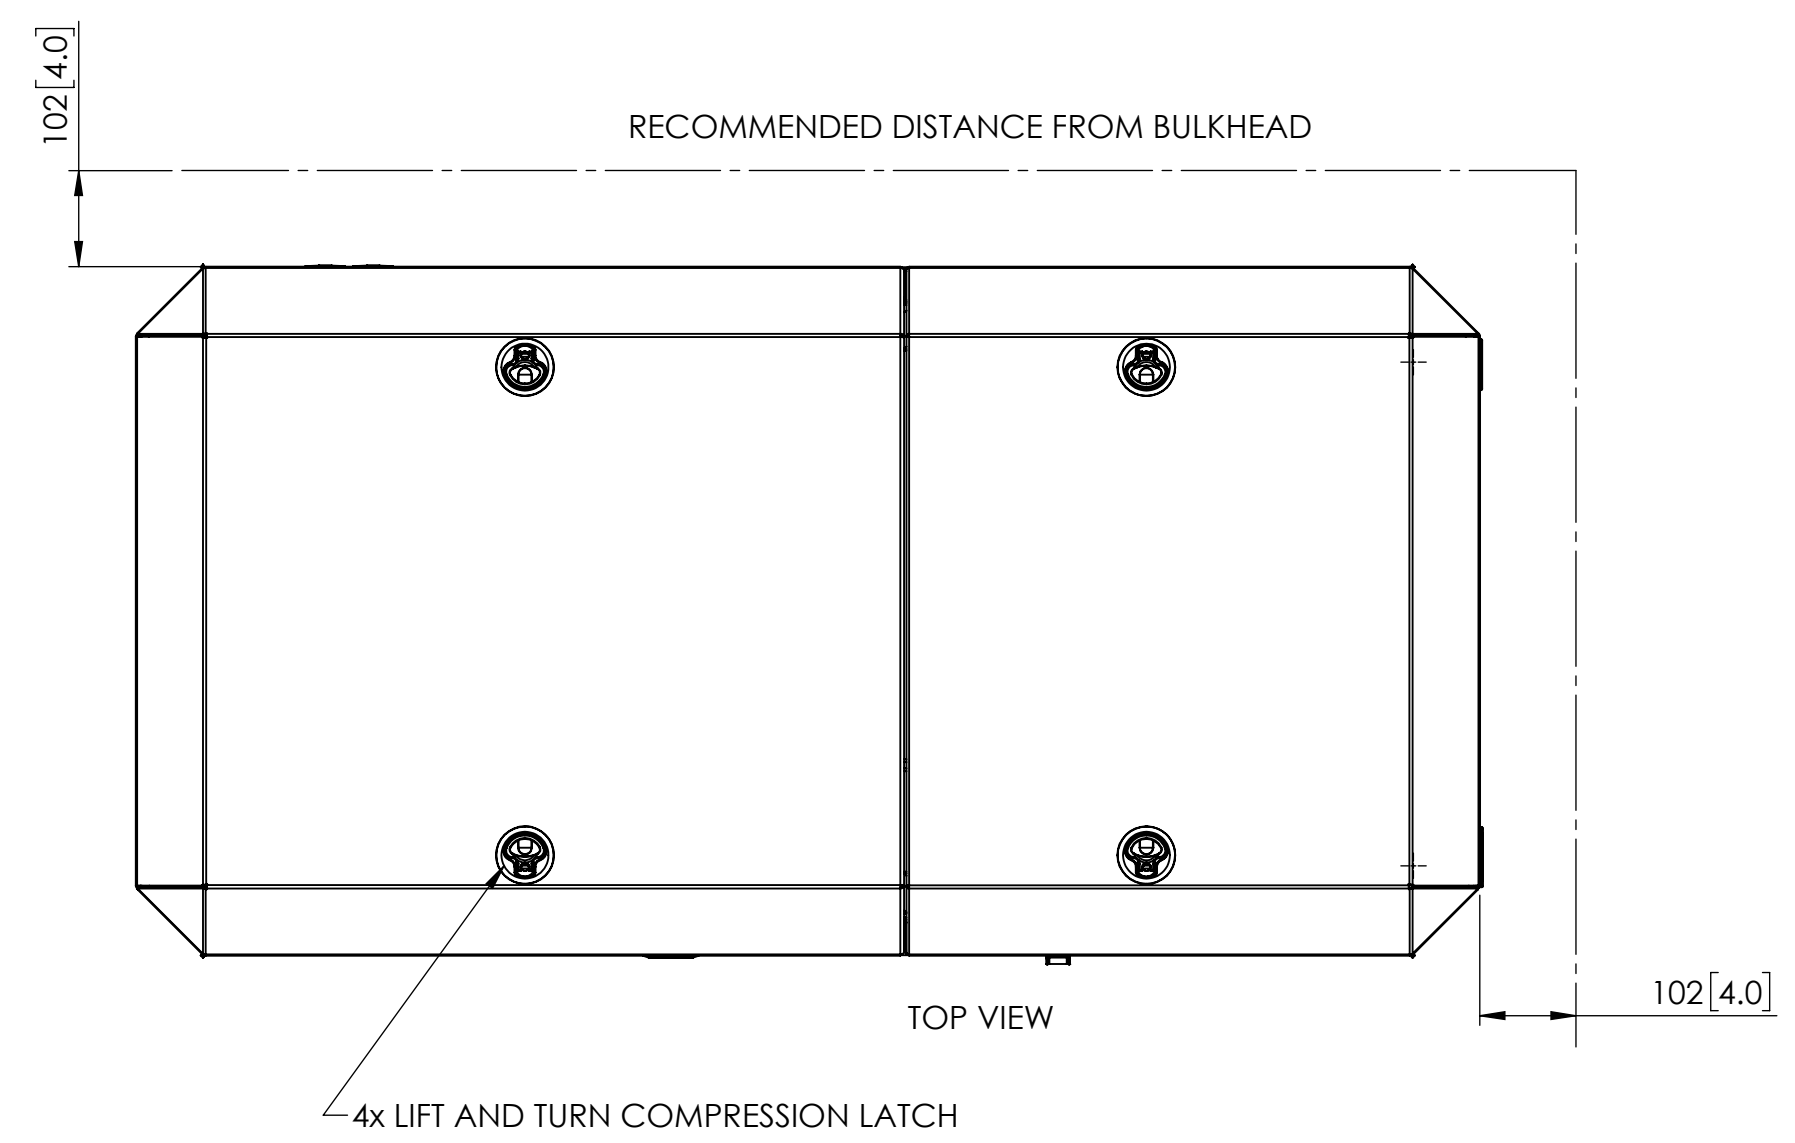

WEIGHT W/O GENSET 41 kg [91 lbs]	WEIGHT W/ GENSET 631 kg [1391 lbs]
APPLIES TO MODELS	
M944W3G.1	
M944W3G.3	
M944W3G.5	
M944W3G.7	

UNLESS OTHERWISE SPECIFIED:
DIMENSIONS ARE IN MILLIMETERS
TOLERANCES:
ANGULAR:

DRAWN	NAME	DATE
CHECKED	MK	12/2/19
ENG APPR.		
MEG APPR.		
G.A.		
COMMENTS:		

INTERPRET GEOMETRIC TOLERANCING PER ASME Y14.5M

MATERIAL:

FINISH:

DO NOT SCALE

NORTHERN LIGHTS

4420 14th AVE. N.W.
Seattle, WA 98107
(206) 789-3880
www.northern-lights.com

TITLE: **INSTALLATION DIMENSIONS
M944W GEM SOUND SHIELD**

REV.	DESCRIPTION	DATE	BY	CHECKED
A	UPDATE BASE FRAME WITH 13MM OFFSET, ADD ISOMETRIC VIEW AND APPLICATION TABLE, ECN# 7850	3/7/2022	MK	LTP

SIZE: **D** PART NO: **06-01260** DWG. NO: **D-5200** REV: **A**

SCALE: 1:8 WEIGHT: SHEET 1 OF 1