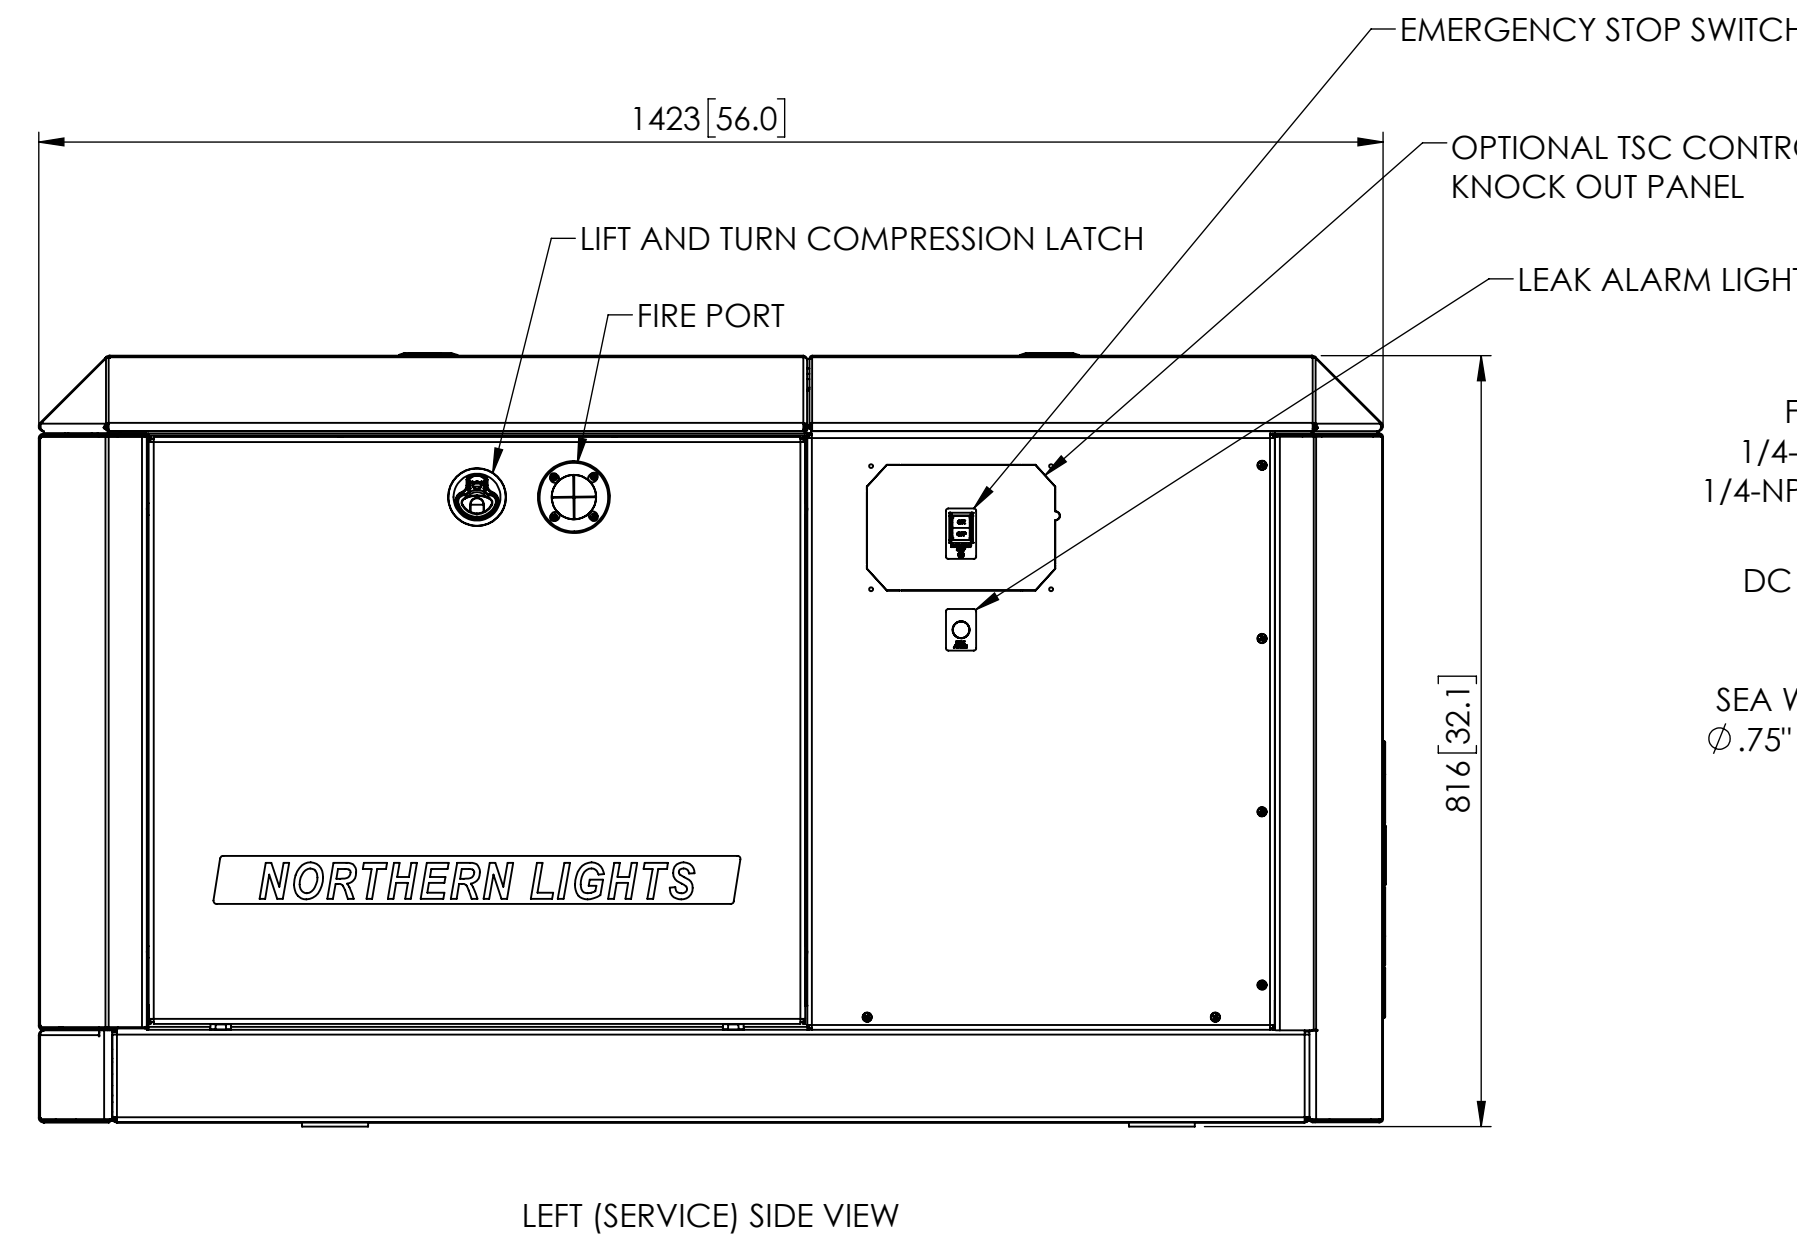

WEIGHT W/O GENSET 41 kg [91 lbs]	WEIGHT W/ GENSET 631 kg [1391 lbs]
APPLIES TO MODELS	
M944W3G.1	
M944W3G.3	
M944W3G.5	
M944W3G.7	

UNLESS OTHERWISE SPECIFIED:
DIMENSIONS ARE IN MILLIMETERS
TOLERANCES:
ANGULAR:

TITLE: **INSTALLATION DIMENSIONS
M944W GEM SOUND SHIELD**

REV.	DESCRIPTION	DATE	BY	CHECKED
A	UPDATE BASE FRAME WITH 13MM OFFSET, ADD ISOMETRIC VIEW AND APPLICATION TABLE, ECN# 7850	3/7/2022	MK	LTP

SIZE: **D** PART NO: **06-01260** DWG. NO: **D-5200** REV: **A**

SCALE: 1:8 WEIGHT: SHEET 1 OF 1