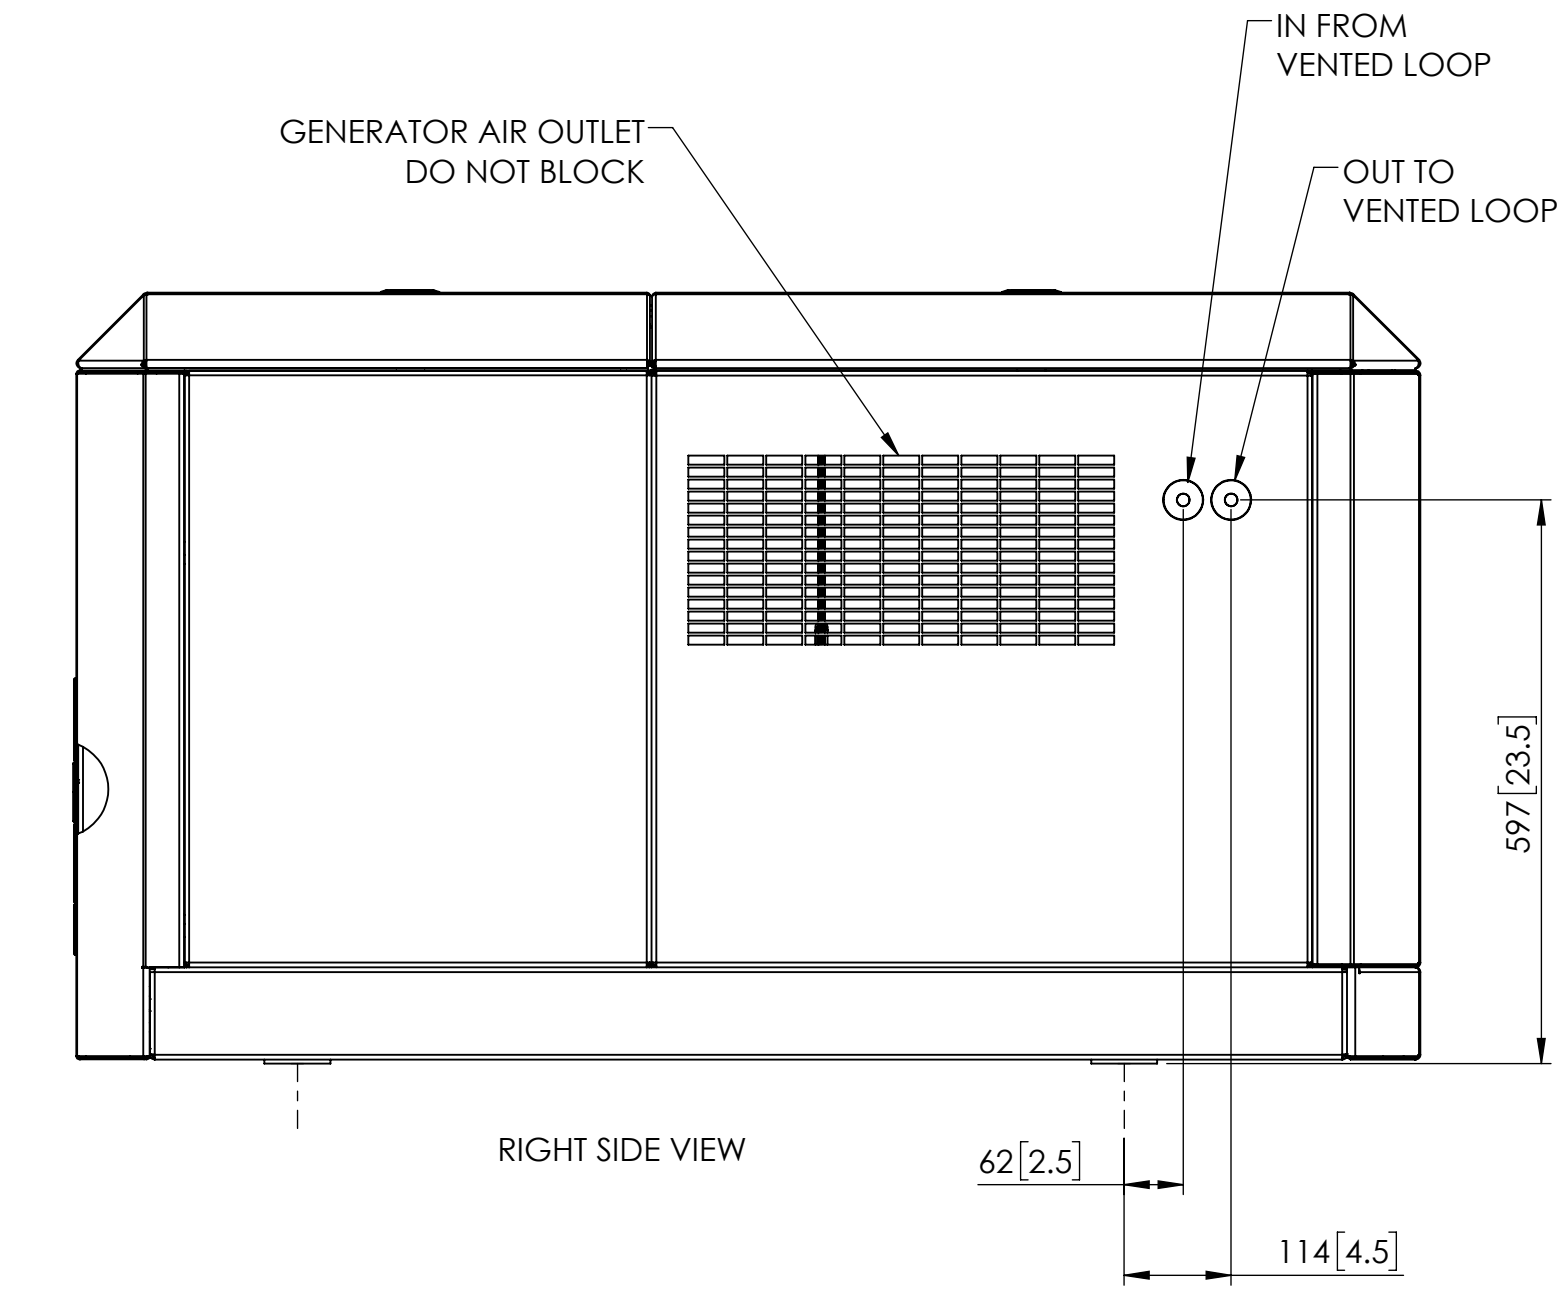

WEIGHT W/O GENSET 41 kg [91 lbs]	WEIGHT W/ GENSET 631 kg [1391 lbs]
APPLIES TO MODELS	
M944W3G.1	
M944W3G.3	
M944W3G.5	
M944W3G.7	

UNLESS OTHERWISE SPECIFIED:
DIMENSIONS ARE IN MILLIMETERS
TOLERANCES:
ANGULAR:

TITLE: **INSTALLATION DIMENSIONS
M944W GEM SOUND SHIELD**

REV.	DESCRIPTION	DATE	BY	CHECKED
A	UPDATE BASE FRAME WITH 13MM OFFSET, ADD ISOMETRIC VIEW AND APPLICATION TABLE, ECN# 7850	3/7/2022	MK	LTP

SIZE: **D** PART NO: **06-01260** DWG. NO: **D-5200** REV: **A**

SCALE: 1:8 WEIGHT: SHEET 1 OF 1