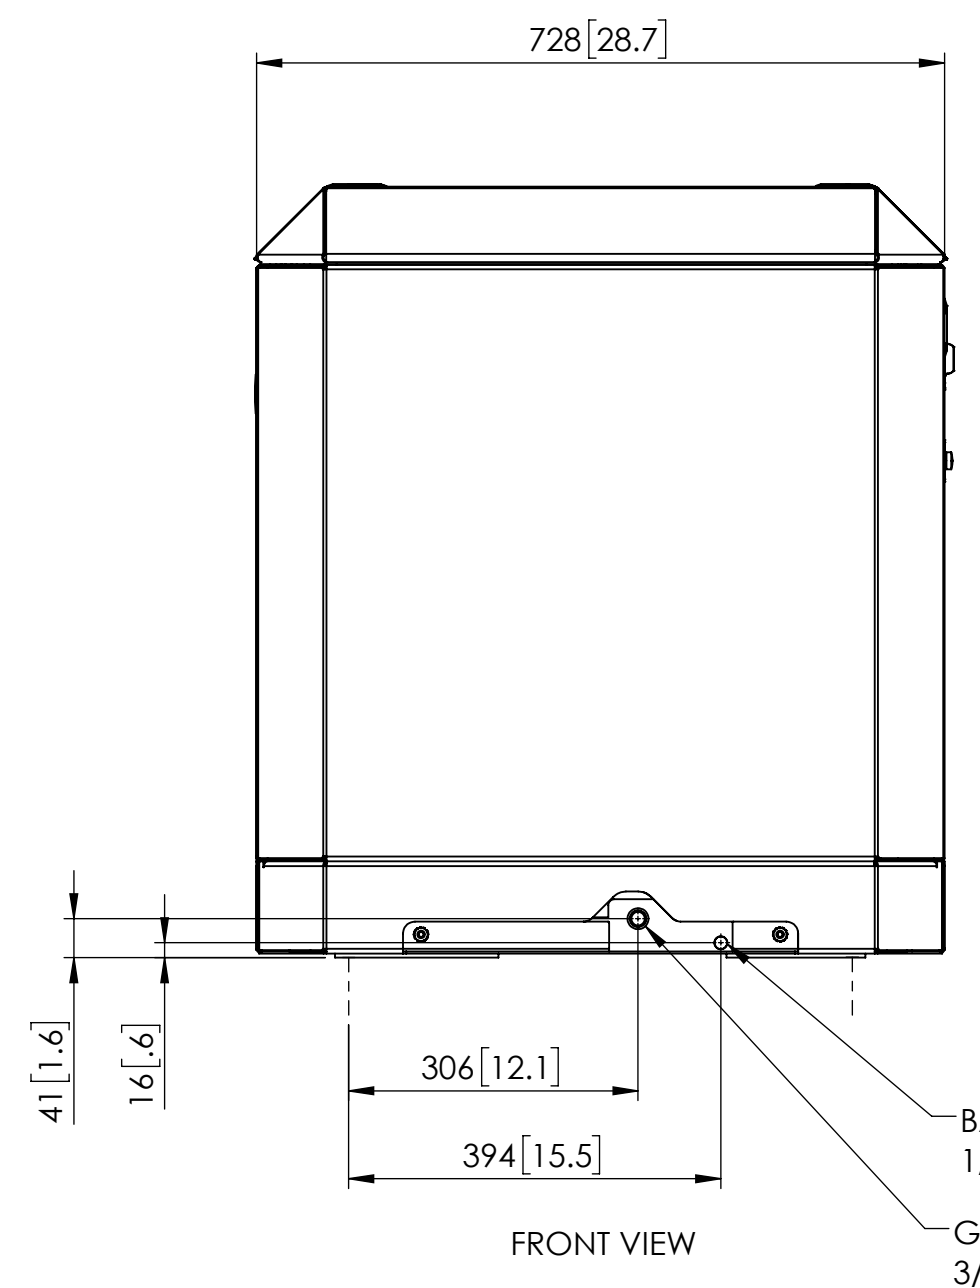

WEIGHT W/O GENSET 41 kg [91 lbs]	WEIGHT W/ GENSET 631 kg [1391 lbs]
APPLIES TO MODELS	
M944W3G.1	
M944W3G.3	
M944W3G.5	
M944W3G.7	

UNLESS OTHERWISE SPECIFIED:
DIMENSIONS ARE IN MILLIMETERS
TOLERANCES:
ANGULAR:

DRAWN	NAME	DATE
CHECKED	MK	12/2/19
ENG APPR.		
MEG APPR.		
G.A.		
COMMENTS:		

INTERPRET GEOMETRIC TOLERANCING PER ASME Y14.5M

MATERIAL:

FINISH:

DO NOT SCALE

NORTHERN LIGHTS

4420 14th AVE. N.W.
Seattle, WA 98107
(206) 789-3880
www.northern-lights.com

TITLE: **INSTALLATION DIMENSIONS
M944W GEM SOUND SHIELD**

REV.	DESCRIPTION	DATE	BY	CHECKED
A	UPDATE BASE FRAME WITH 13MM OFFSET, ADD ISOMETRIC VIEW AND APPLICATION TABLE, ECN# 7850	3/7/2022	MK	LTP

SIZE: **D** PART NO: **06-01260** DWG. NO: **D-5200** REV: **A**

SCALE: 1:8 WEIGHT: SHEET 1 OF 1