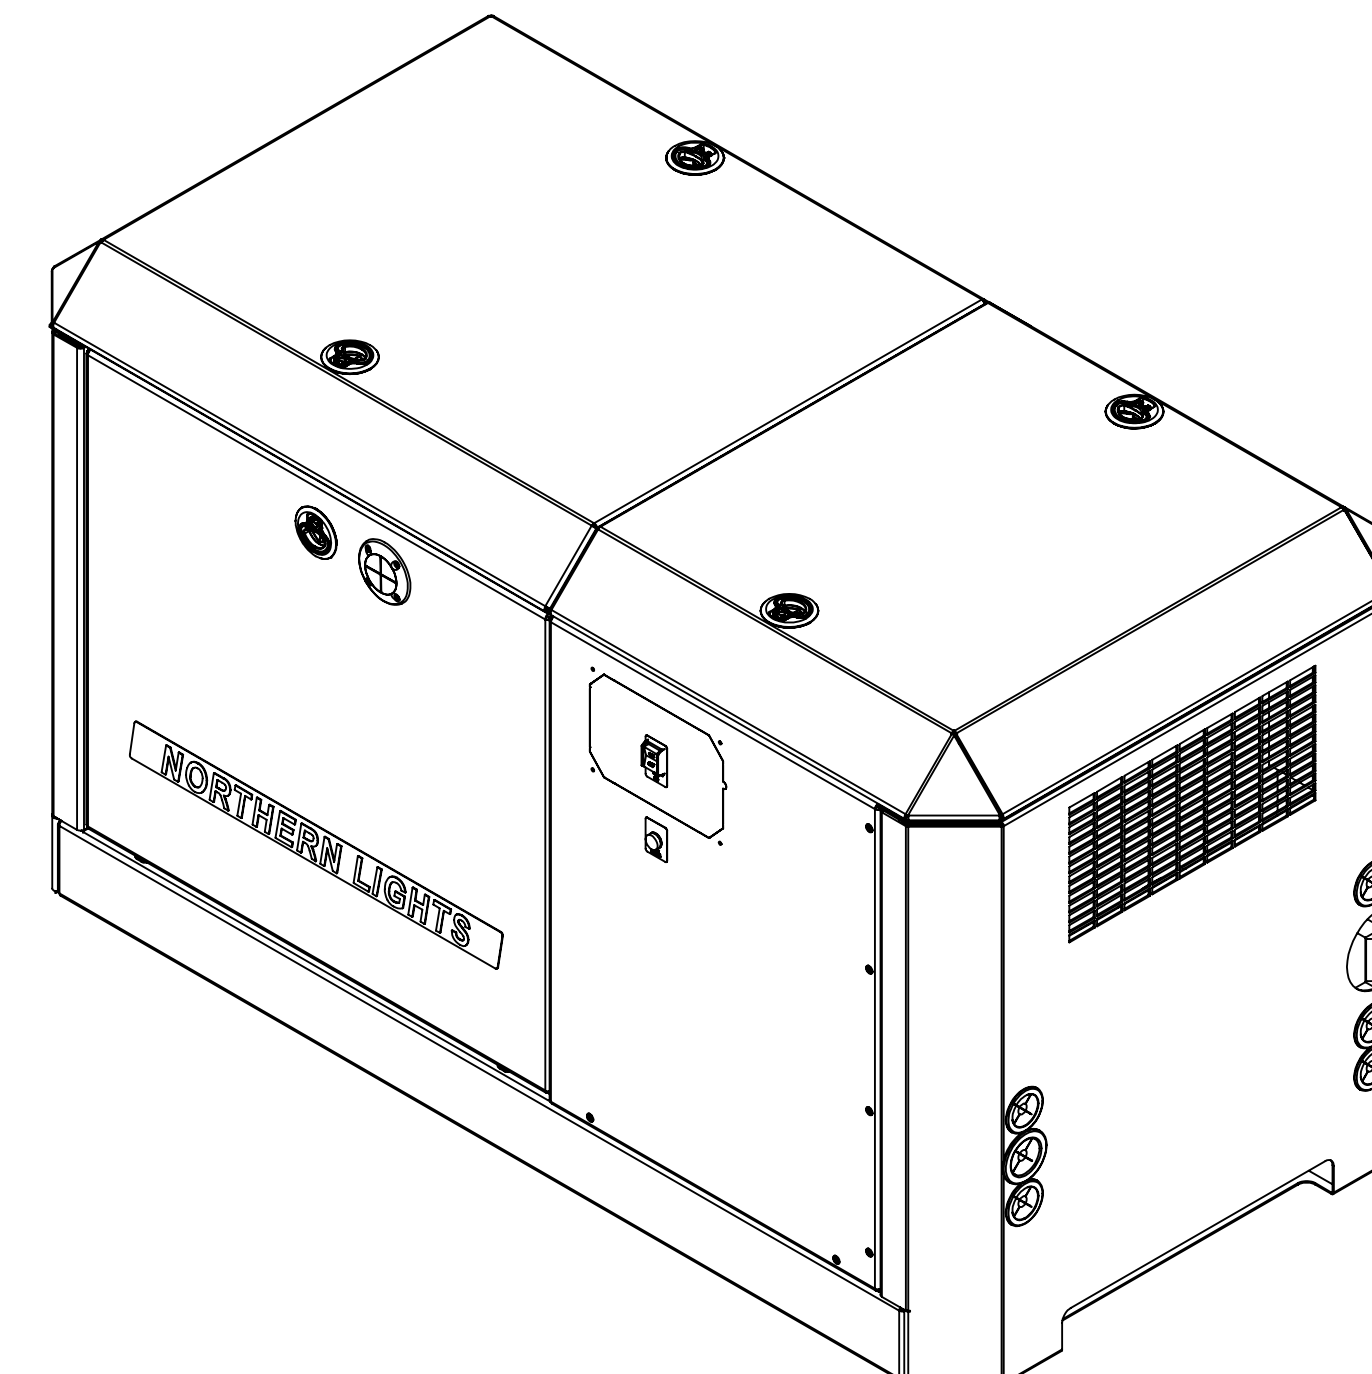

WEIGHT W/O GENSET 41 kg [91 lbs]	WEIGHT W/ GENSET 631 kg [1391 lbs]
APPLIES TO MODELS	
M944W3G.1	
M944W3G.3	
M944W3G.5	
M944W3G.7	

UNLESS OTHERWISE SPECIFIED:
DIMENSIONS ARE IN MILLIMETERS
TOLERANCES:
ANGULAR:

TITLE: **INSTALLATION DIMENSIONS
M944W GEM SOUND SHIELD**

REV.	DESCRIPTION	DATE	BY	CHECKED
A	UPDATE BASE FRAME WITH 13MM OFFSET, ADD ISOMETRIC VIEW AND APPLICATION TABLE, ECN# 7850	3/7/2022	MK	LTP

SIZE: **D** PART NO: **06-01260** DWG. NO: **D-5200** REV: **A**

SCALE: 1:8 WEIGHT: SHEET 1 OF 1