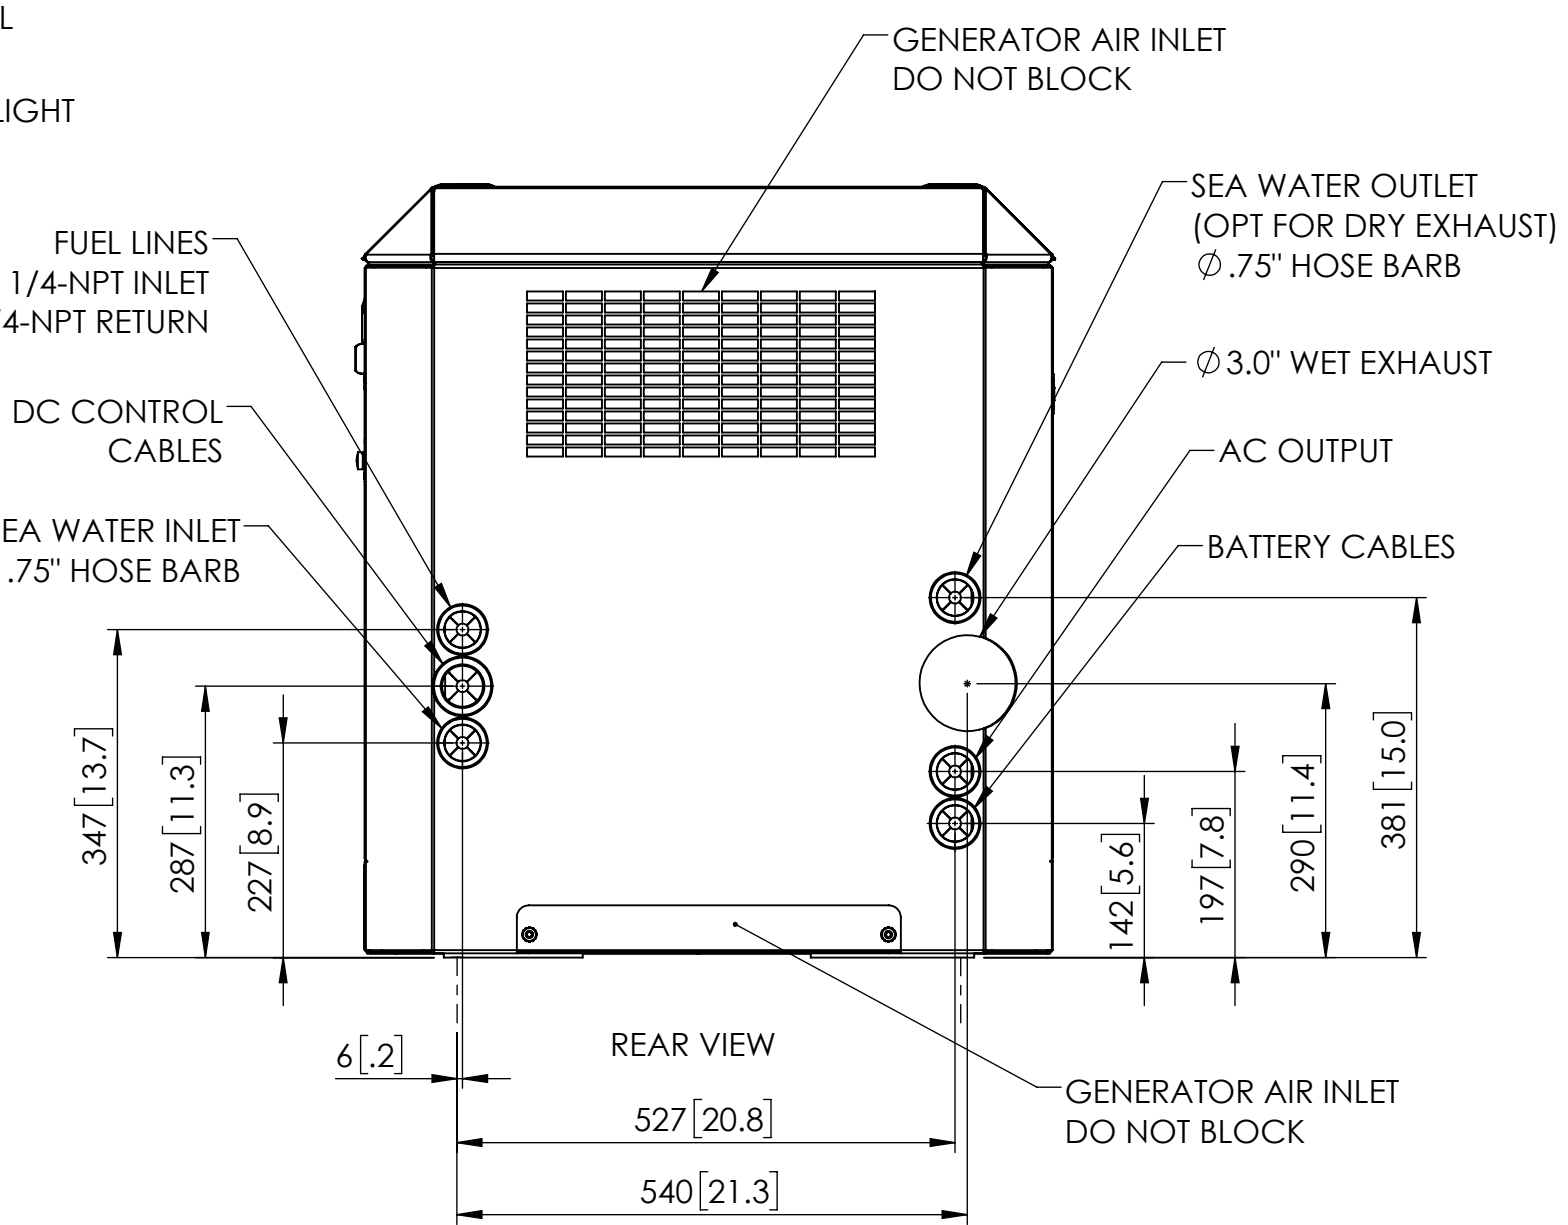

WEIGHT W/O GENSET 41 kg [91 lbs]	WEIGHT W/ GENSET 631 kg [1391 lbs]
APPLIES TO MODELS	
M944W3G.1	
M944W3G.3	
M944W3G.5	
M944W3G.7	

UNLESS OTHERWISE SPECIFIED:
DIMENSIONS ARE IN MILLIMETERS
TOLERANCES:
ANGULAR:

TITLE: **INSTALLATION DIMENSIONS
M944W GEM SOUND SHIELD**

REV.	DESCRIPTION	DATE	BY	CHECKED
A	UPDATE BASE FRAME WITH 13MM OFFSET, ADD ISOMETRIC VIEW AND APPLICATION TABLE, ECN# 7850	3/7/2022	MK	LTP

SIZE: **D** PART NO: **06-01260** DWG. NO: **D-5200** REV: **A**

SCALE: 1:8 WEIGHT: SHEET 1 OF 1