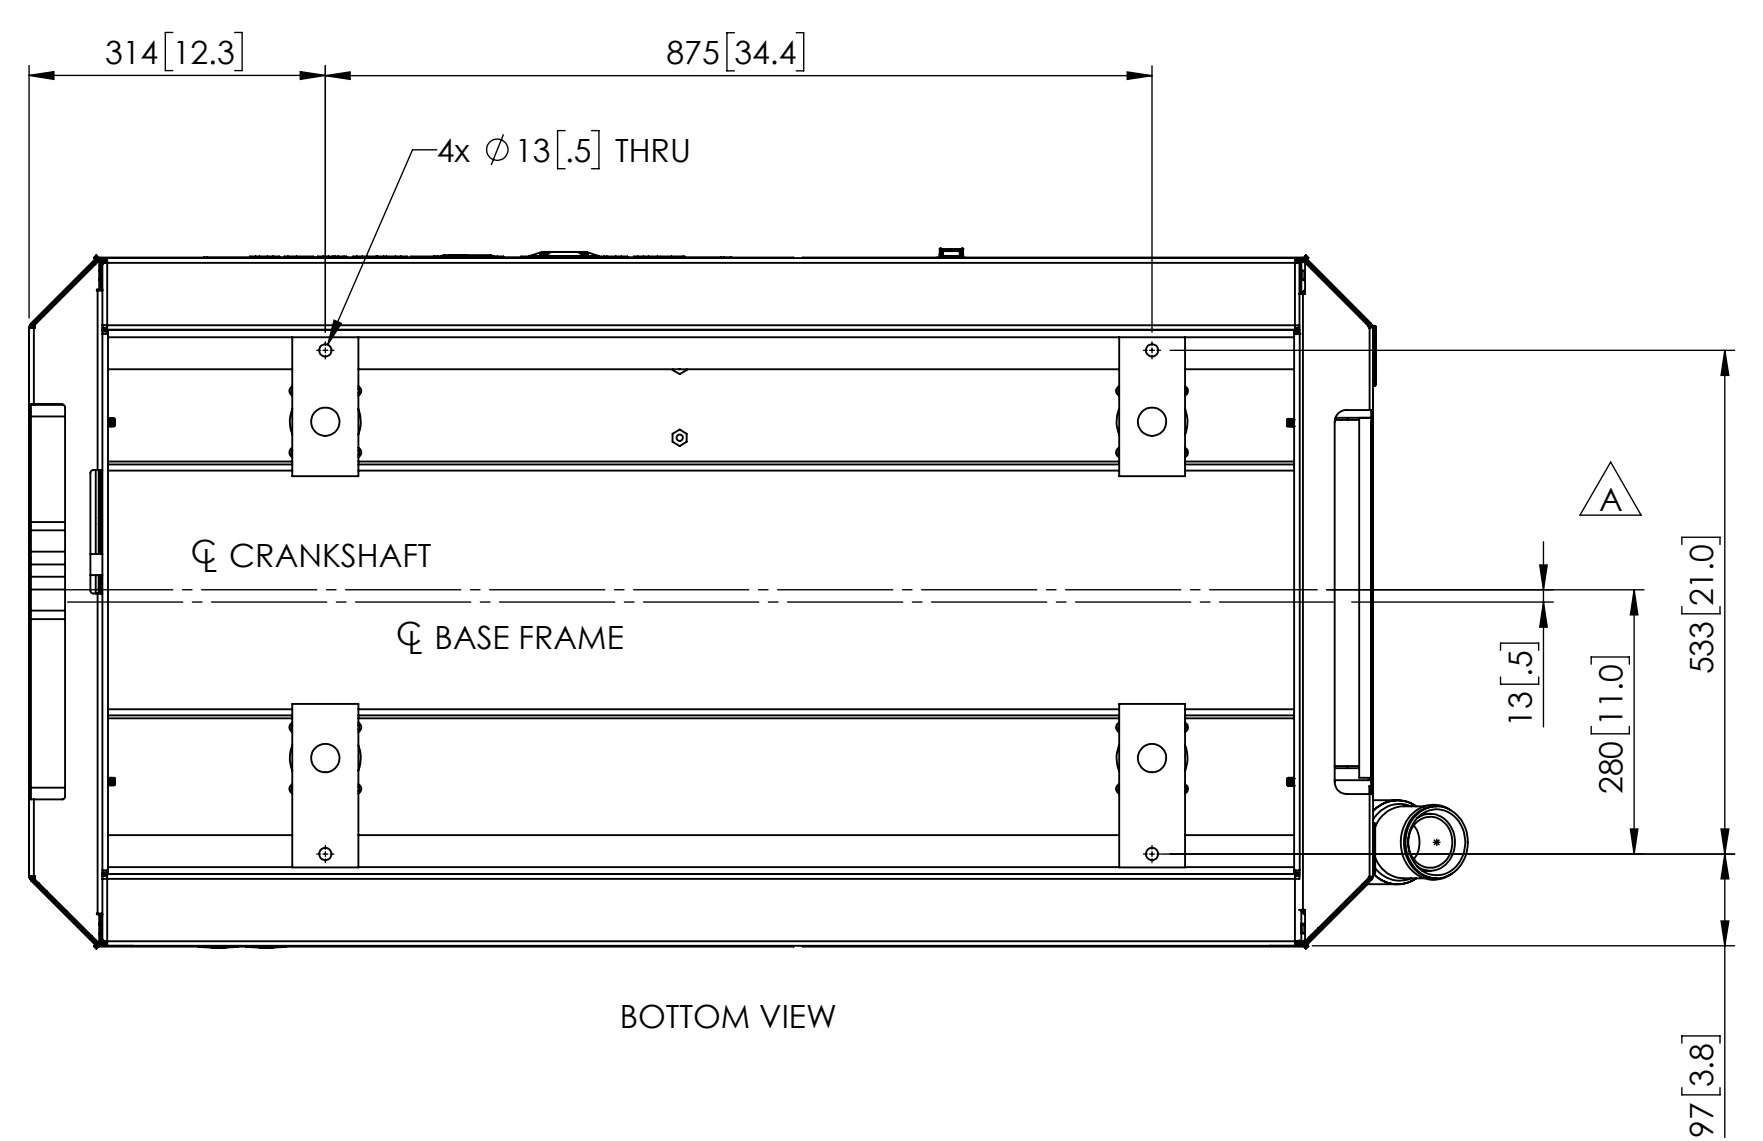

WEIGHT W/O GENSET 41 kg [91 LBS]	WEIGHT W/ GENSET 644 kg [1420 LBS]
APPLIES TO MODELS M944W3FG.1 M944W3FG.3	

REV.	DESCRIPTION	DATE	BY	CHECKED
A	UPDATE BASE FRAME WITH 13MM OFFSET, ADD ISOMETRIC VIEW AND APPLICATION TABLE. ECN# 7852	3/7/2022	MK	LTP

UNLESS OTHERWISE SPECIFIED: DIMENSIONS ARE IN MILLIMETERS TOLERANCES: ANGULAR:	NAME MK	DATE 12/2/19	<p>4420 14th AVE. N.W. Seattle, WA 98107 (206) 789-3880 www.northern-lights.com</p>
CHECKED	XXX	XX/XX/XX	
ENG APPR.			
MFG APPR.			
G.A.			
MATERIAL:	COMMENTS:		<b>TITLE:</b> <b>INSTALLATION DIMENSIONS</b> <b>M944W3F GEM SOUND SHIELD</b>
FINISH:	SIZE	PART NO.	
DO NOT SCALE	D	06-01250	
	SCALE: 1:8	WEIGHT:	DWG. NO. D-5201
			REV A
			SHEET 1 OF 1