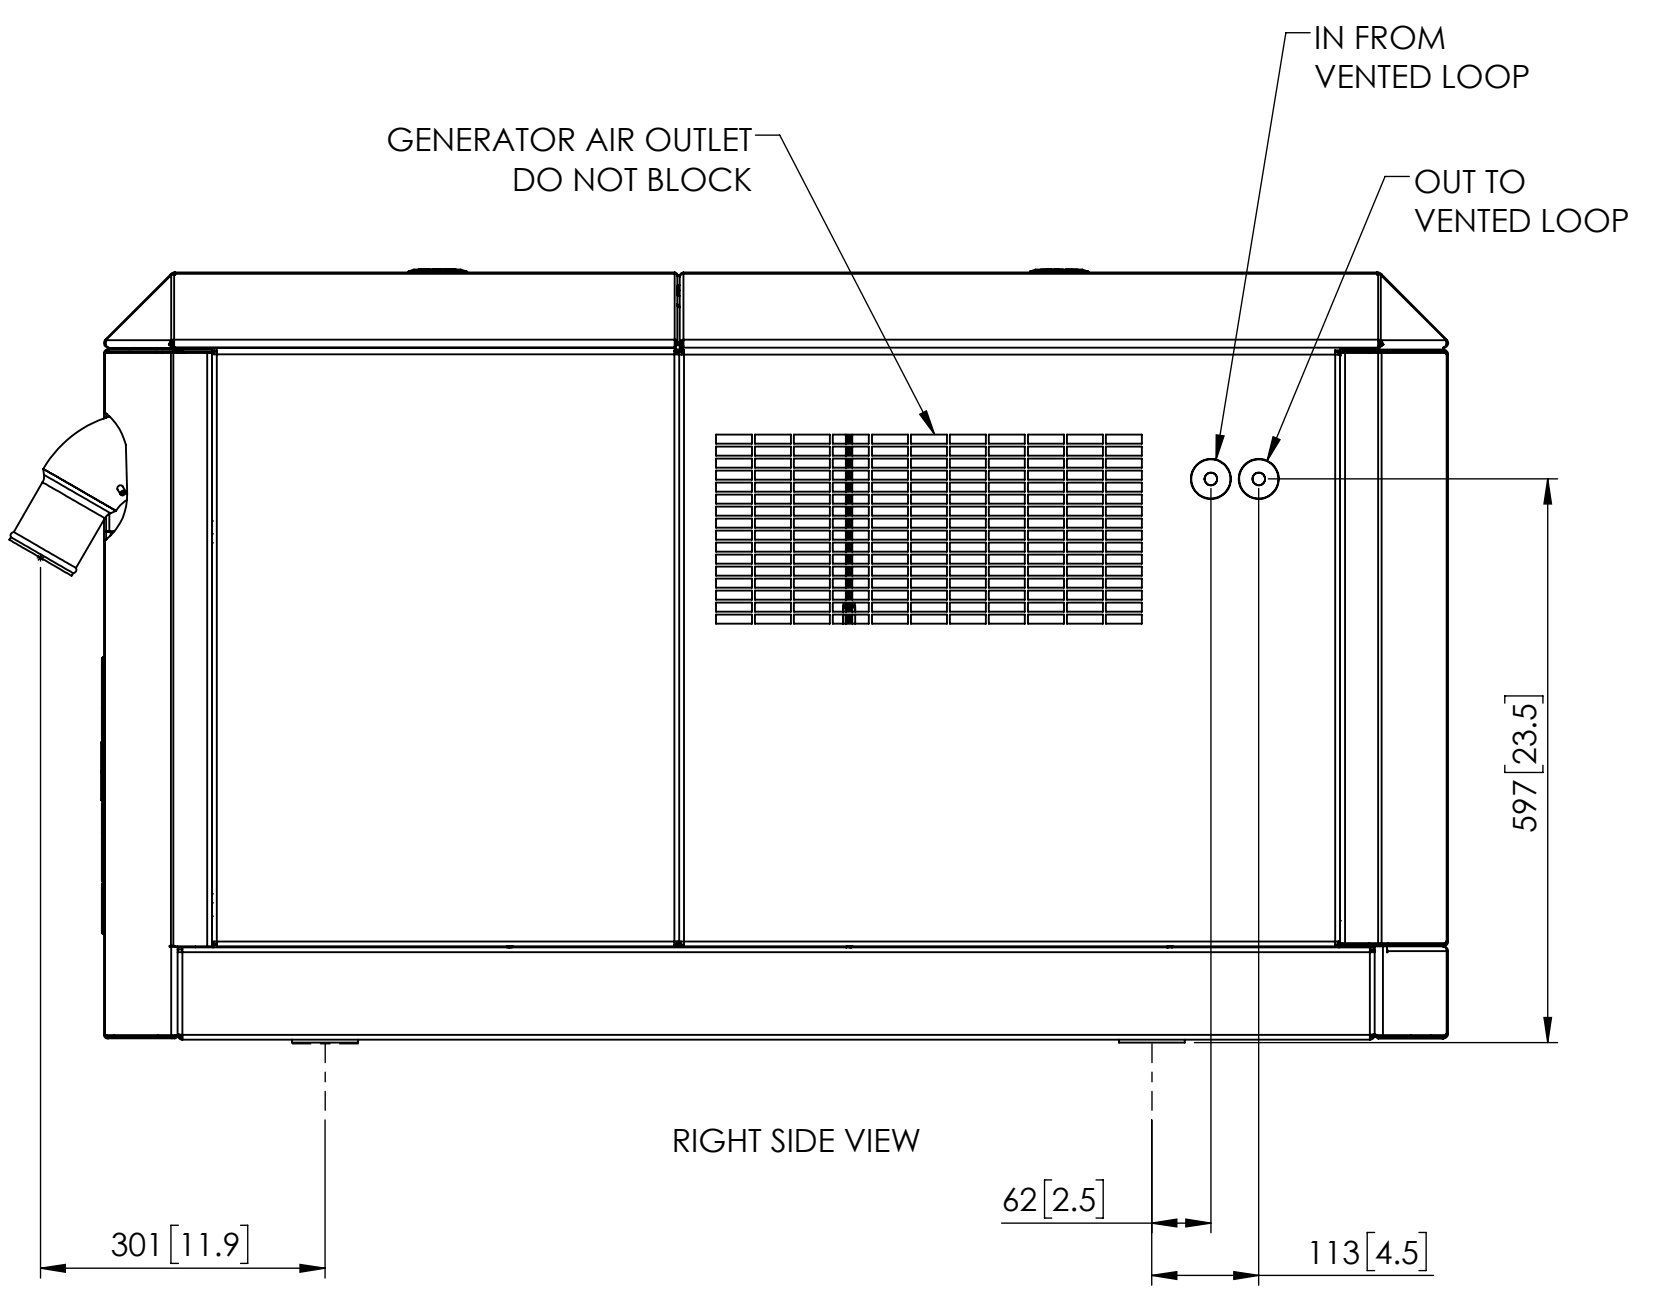

WEIGHT W/O GENSET 41 kg [91 LBS]	WEIGHT W/ GENSET 644 kg [1420 LBS]
APPLIES TO MODELS M944W3FG.1 M944W3FG.3	

REV.	DESCRIPTION	DATE	BY	CHECKED
A	UPDATE BASE FRAME WITH 13MM OFFSET, ADD ISOMETRIC VIEW AND APPLICATION TABLE. ECN# 7852	3/7/2022	MK	LTP

UNLESS OTHERWISE SPECIFIED: DIMENSIONS ARE IN MILLIMETERS TOLERANCES: ANGULAR:	NAME MK	DATE 12/2/19	<p>4420 14th AVE. N.W. Seattle, WA 98107 (206) 789-3880 www.northern-lights.com</p>
CHECKED	XXX	XX/XX/XX	
ENG APPR.			
MFG APPR.			
G.A.			
MATERIAL:	COMMENTS:		<b>TITLE:</b> <b>INSTALLATION DIMENSIONS</b> <b>M944W3F GEM SOUND SHIELD</b>
FINISH:	SIZE	PART NO.	
DO NOT SCALE	D	06-01250	
	SCALE: 1:8	WEIGHT:	DWG. NO. D-5201
			REV A
			SHEET 1 OF 1