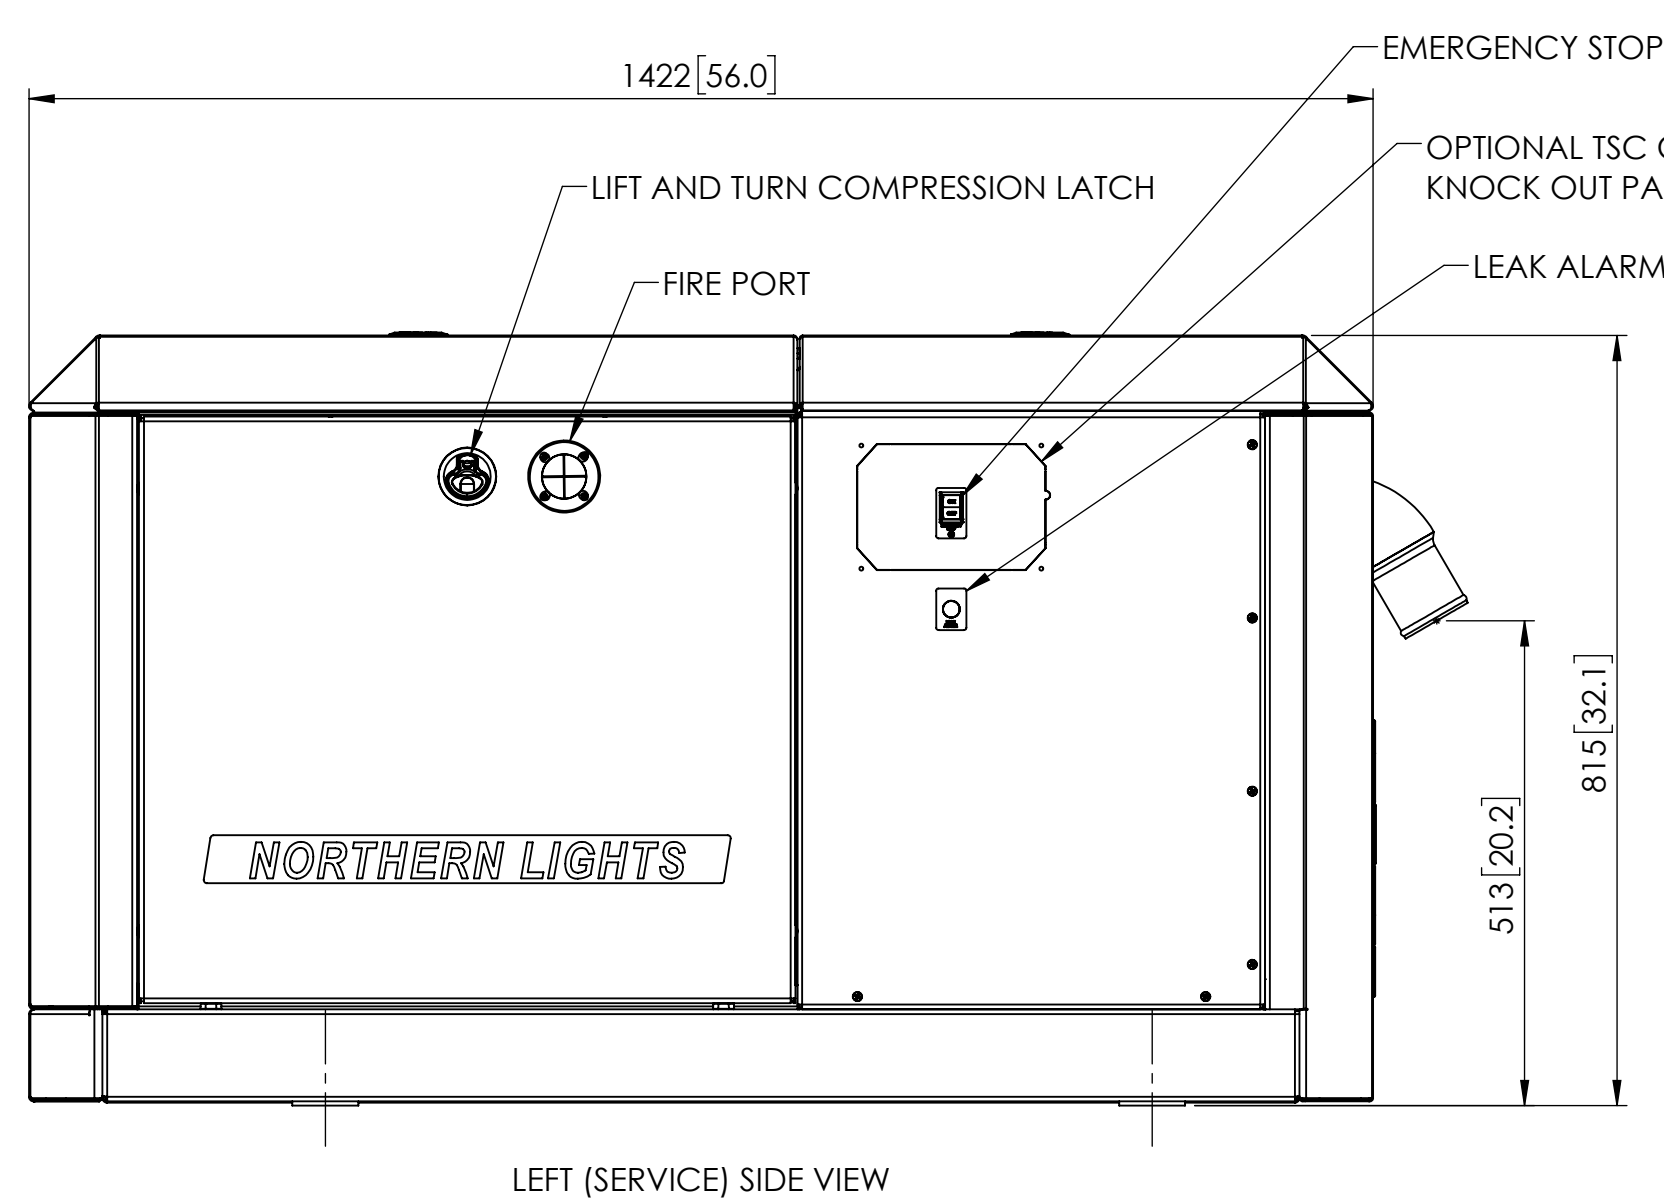

WEIGHT W/O GENSET 41 kg [91 LBS]	WEIGHT W/ GENSET 644 kg [1420 LBS]
APPLIES TO MODELS M944W3FG.1 M944W3FG.3	

REV.	DESCRIPTION	DATE	BY	CHECKED
A	UPDATE BASE FRAME WITH 13MM OFFSET, ADD ISOMETRIC VIEW AND APPLICATION TABLE. ECN# 7852	3/7/2022	MK	LTP

UNLESS OTHERWISE SPECIFIED: DIMENSIONS ARE IN MILLIMETERS TOLERANCES: ANGULAR:	NAME MK	DATE 12/2/19	<p>4420 14th AVE. N.W. Seattle, WA 98107 (206) 789-3880 www.northern-lights.com</p>
CHECKED	XXX	XX/XX/XX	
ENG APPR.			
MFG APPR.			
G.A.			
MATERIAL:	COMMENTS:		<b>TITLE:</b> <b>INSTALLATION DIMENSIONS</b> <b>M944W3F GEM SOUND SHIELD</b>
FINISH:	SIZE	PART NO.	
DO NOT SCALE	D	06-01250	
	SCALE: 1:8	WEIGHT:	DWG. NO. D-5201
			REV A
			SHEET 1 OF 1