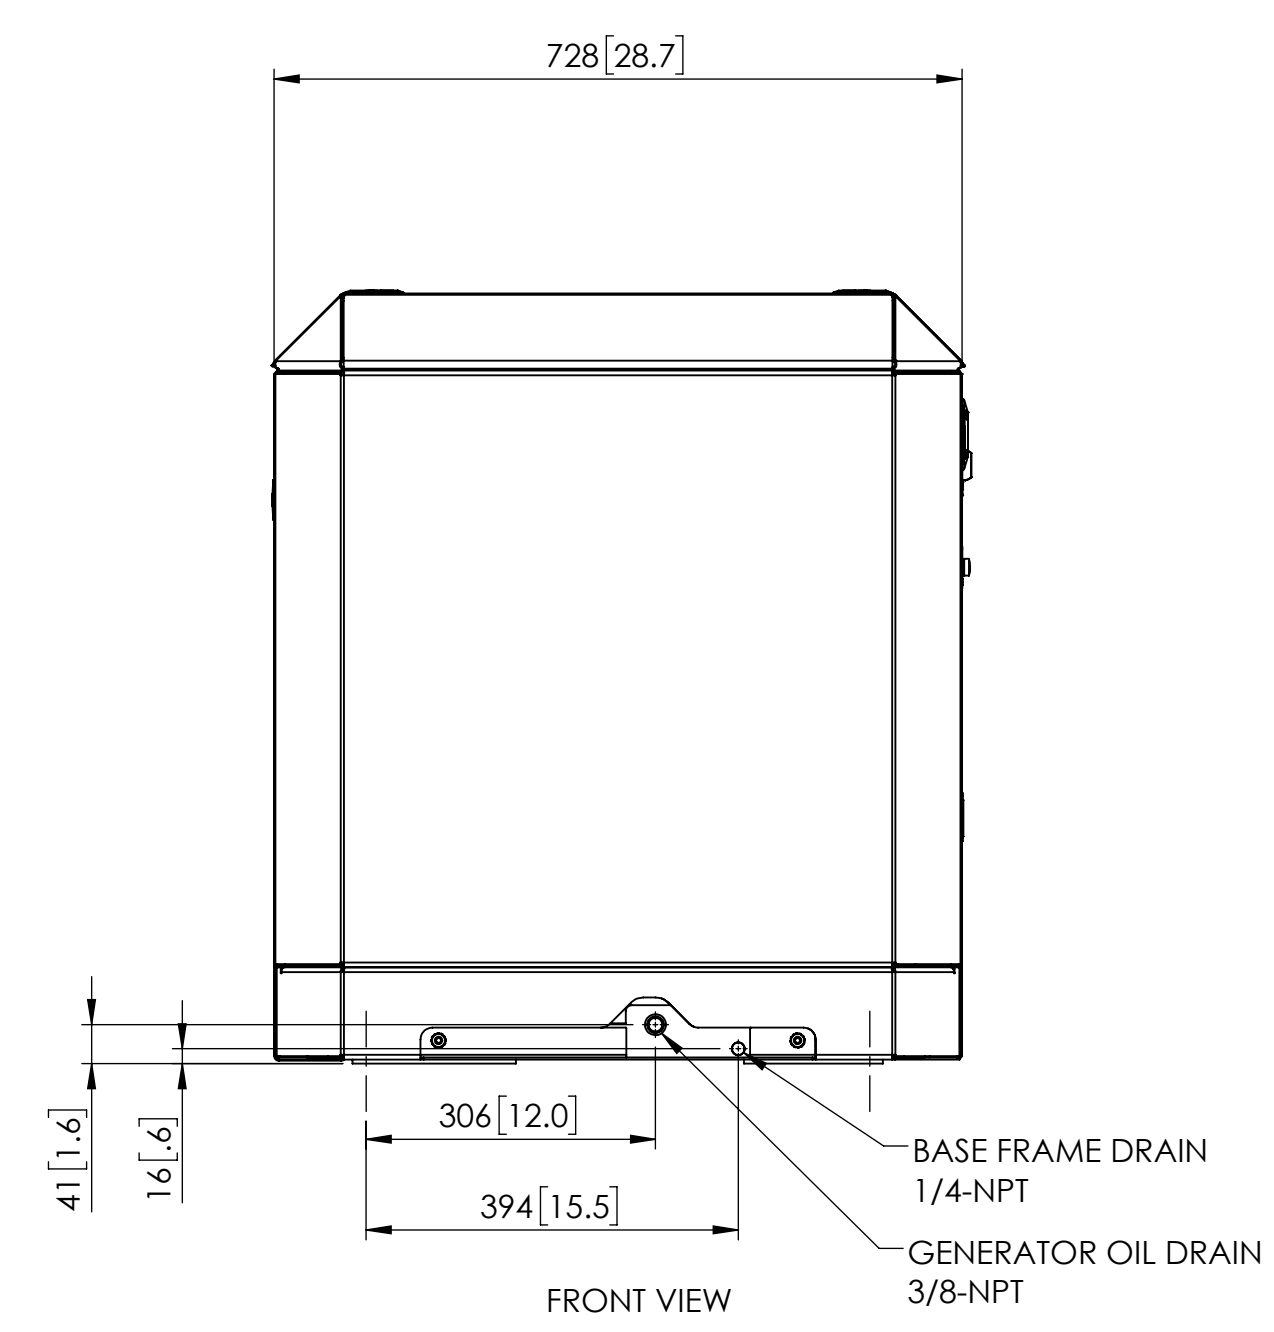

WEIGHT W/O GENSET 41 kg [91 LBS]	WEIGHT W/ GENSET 644 kg [1420 LBS]
APPLIES TO MODELS M944W3FG.1 M944W3FG.3	

REV.	DESCRIPTION	DATE	BY	CHECKED
A	UPDATE BASE FRAME WITH 13MM OFFSET, ADD ISOMETRIC VIEW AND APPLICATION TABLE. ECN# 7852	3/7/2022	MK	LTP

UNLESS OTHERWISE SPECIFIED: DIMENSIONS ARE IN MILLIMETERS TOLERANCES: ANGULAR:	NAME MK	DATE 12/2/19	<p>4420 14th AVE. N.W. Seattle, WA 98107 (206) 789-3880 www.northern-lights.com</p>
CHECKED	XXX	XX/XX/XX	
ENG APPR.			
MFG APPR.			
G.A.			
MATERIAL:	COMMENTS:		<b>TITLE:</b> <b>INSTALLATION DIMENSIONS</b> <b>M944W3F GEM SOUND SHIELD</b>
FINISH:	SIZE	PART NO.	
DO NOT SCALE	D	06-01250	
	SCALE: 1:8	WEIGHT:	DWG. NO. D-5201
			REV A
			SHEET 1 OF 1