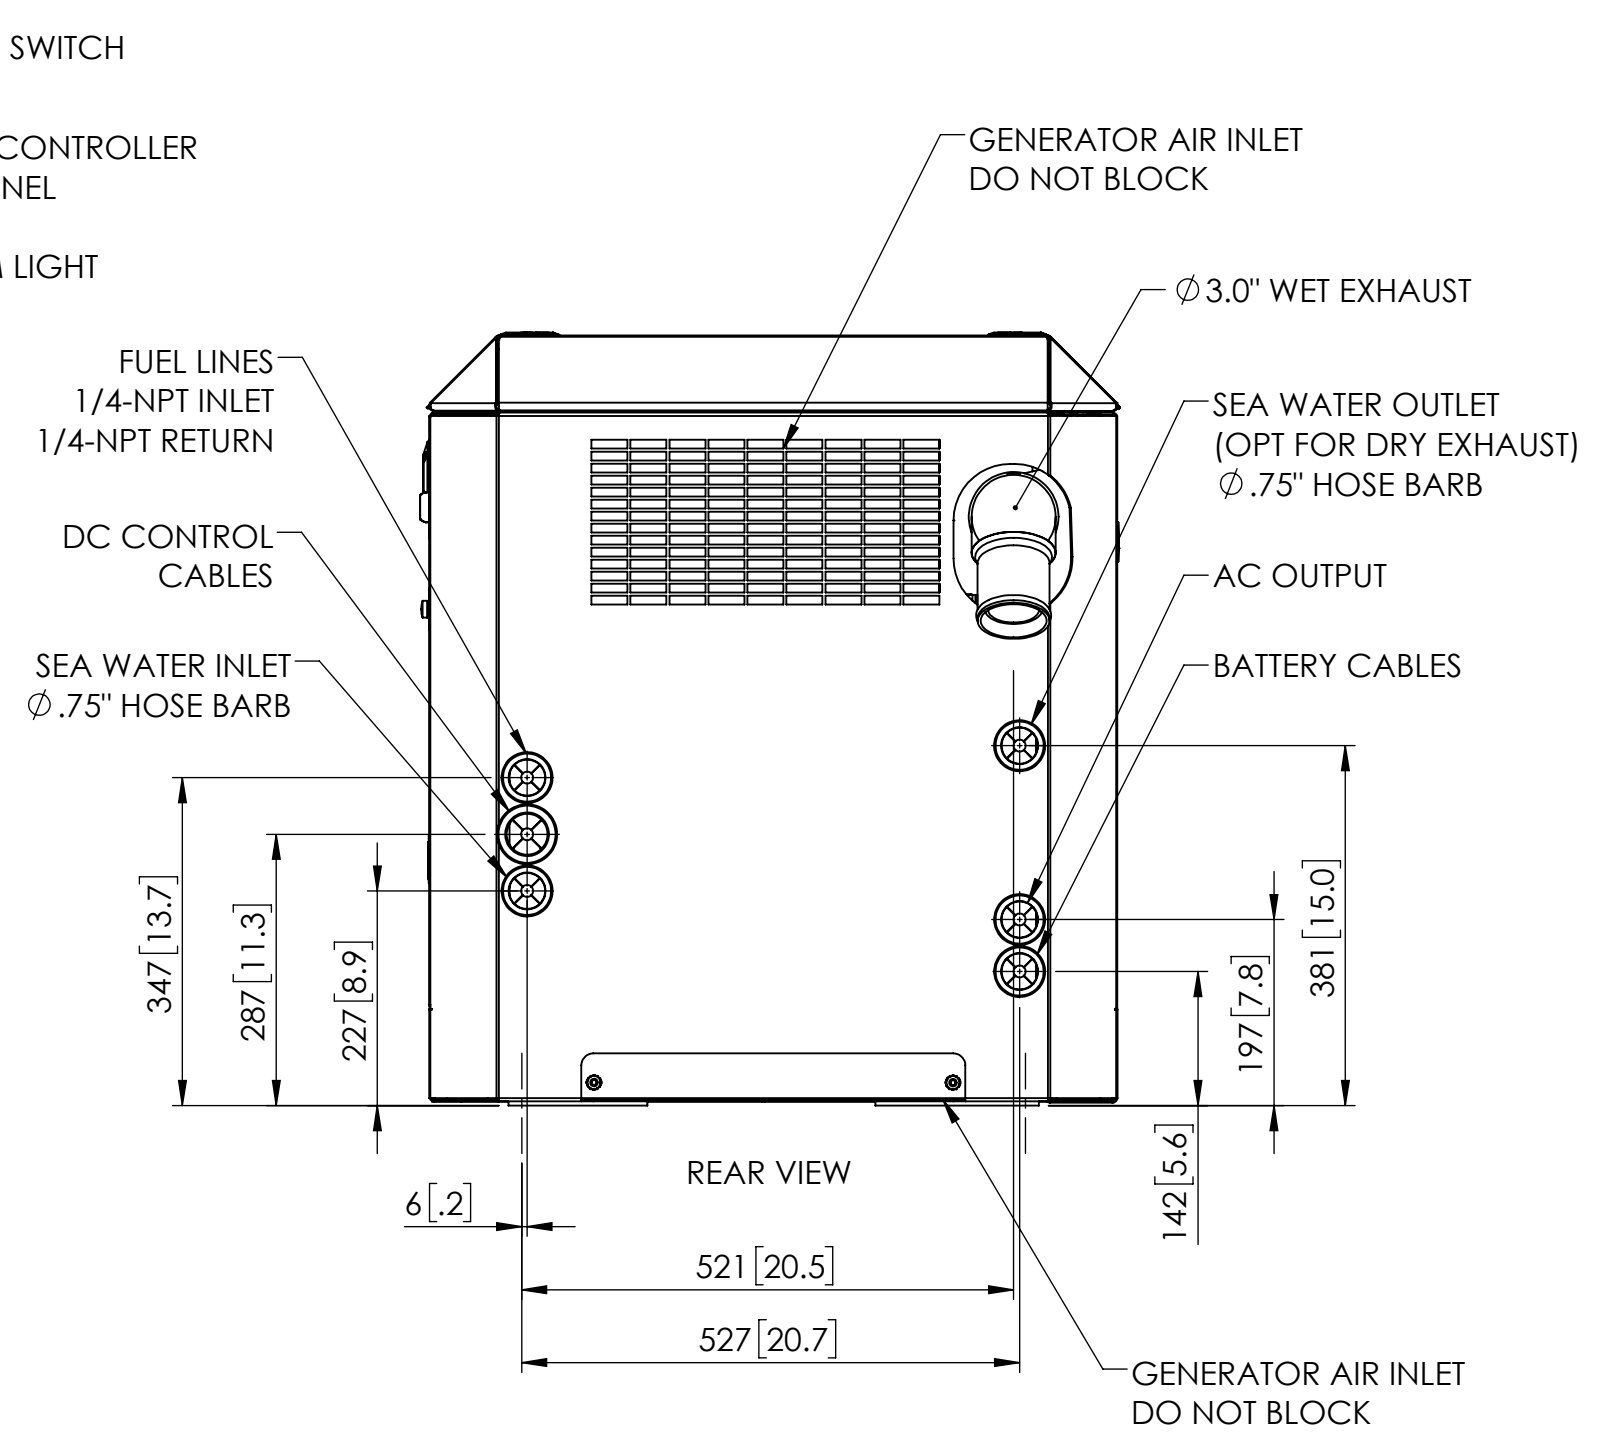

WEIGHT W/O GENSET 41 kg [91 LBS]	WEIGHT W/ GENSET 644 kg [1420 LBS]
APPLIES TO MODELS M944W3FG.1 M944W3FG.3	

REV.	DESCRIPTION	DATE	BY	CHECKED
A	UPDATE BASE FRAME WITH 13MM OFFSET, ADD ISOMETRIC VIEW AND APPLICATION TABLE. ECN# 7852	3/7/2022	MK	LTP

UNLESS OTHERWISE SPECIFIED: DIMENSIONS ARE IN MILLIMETERS TOLERANCES: ANGULAR:	NAME MK	DATE 12/2/19	<p>4420 14th AVE. N.W. Seattle, WA 98107 (206) 789-3880 www.northern-lights.com</p>
CHECKED	XXX	XX/XX/XX	
ENG APPR.			
MFG APPR.			
G.A.			
MATERIAL:	COMMENTS:		<b>TITLE:</b> <b>INSTALLATION DIMENSIONS</b> <b>M944W3F GEM SOUND SHIELD</b>
FINISH:	SIZE	PART NO.	
DO NOT SCALE	D	06-01250	
	SCALE: 1:8	WEIGHT:	DWG. NO. D-5201
			REV A
			SHEET 1 OF 1