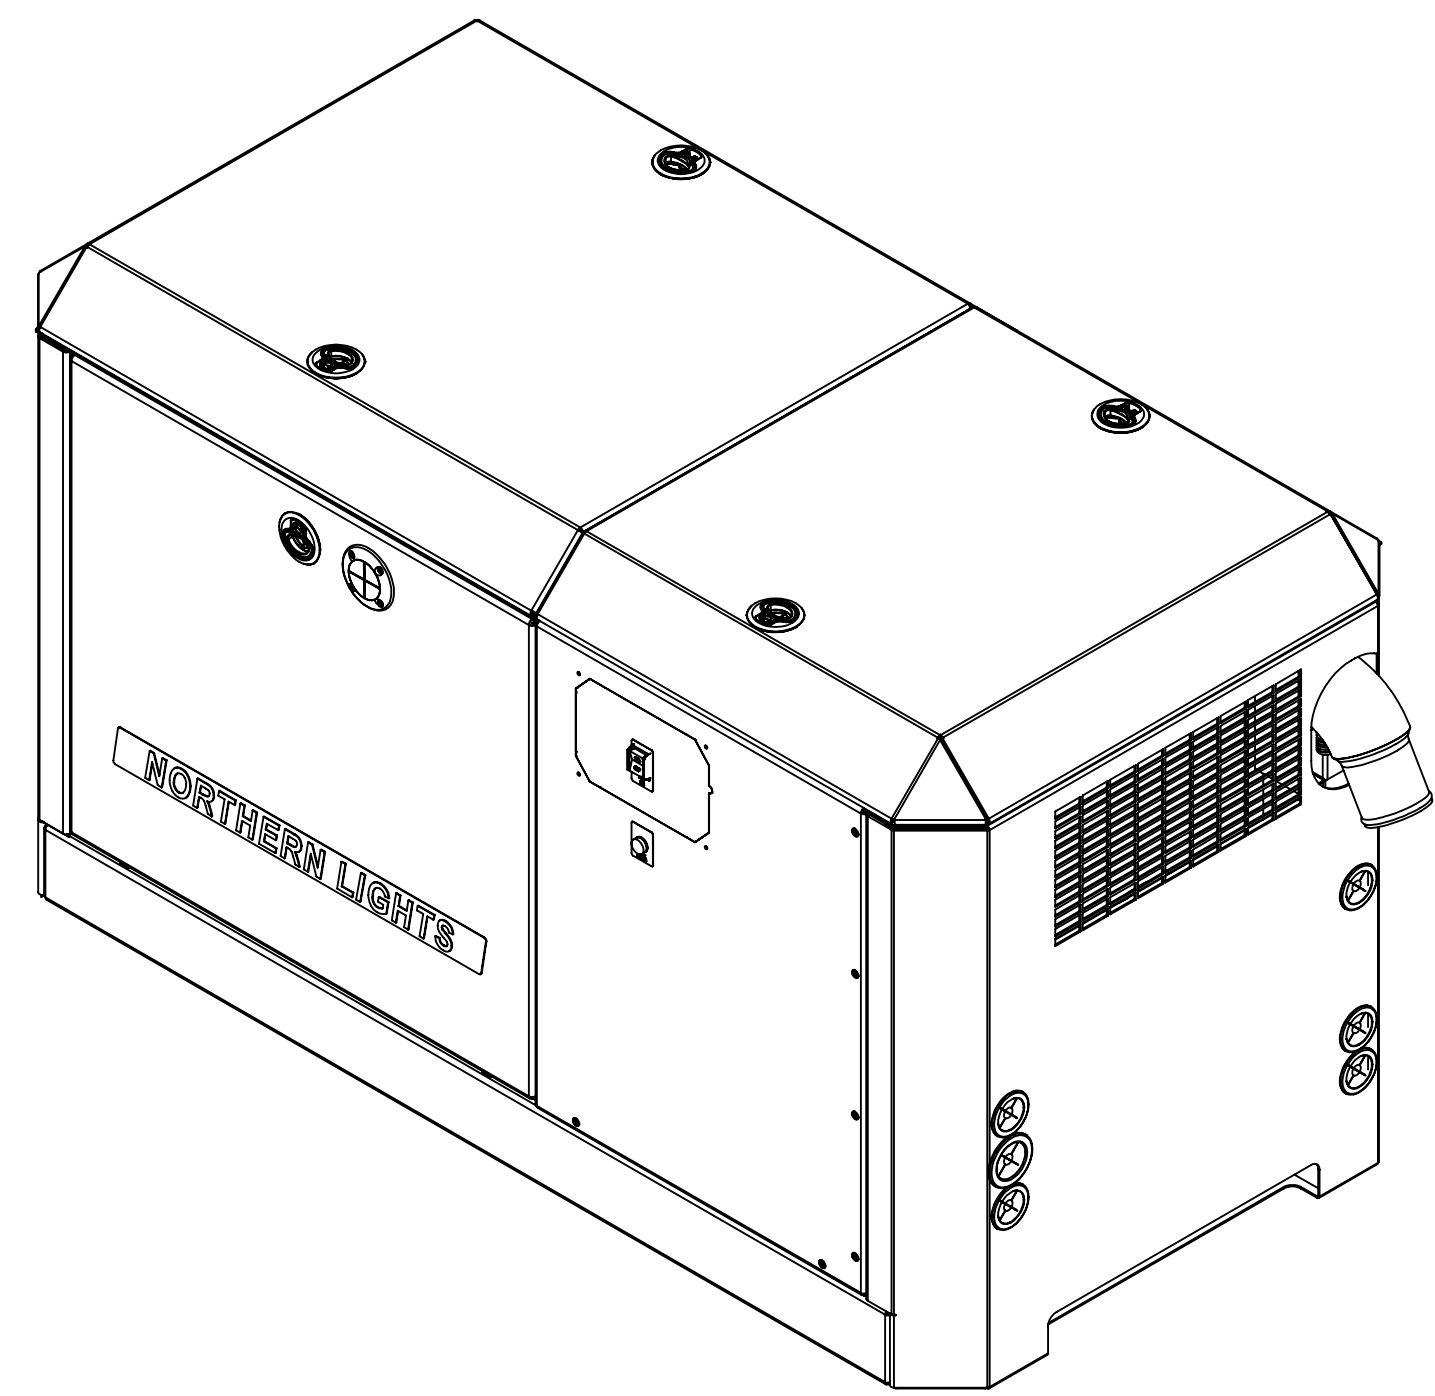

WEIGHT W/O GENSET 41 kg [91 LBS]	WEIGHT W/ GENSET 644 kg [1420 LBS]
APPLIES TO MODELS M944W3FG.1 M944W3FG.3	

REV.	DESCRIPTION	DATE	BY	CHECKED
A	UPDATE BASE FRAME WITH 13MM OFFSET, ADD ISOMETRIC VIEW AND APPLICATION TABLE. ECN# 7852	3/7/2022	MK	LTP

UNLESS OTHERWISE SPECIFIED: DIMENSIONS ARE IN MILLIMETERS TOLERANCES: ANGULAR:	NAME MK	DATE 12/2/19	<p>4420 14th AVE. N.W. Seattle, WA 98107 (206) 789-3880 www.northern-lights.com</p>
CHECKED	XXX	XX/XX/XX	
ENG APPR.			
MFG APPR.			
G.A.			
MATERIAL:	COMMENTS:		<b>TITLE:</b> <b>INSTALLATION DIMENSIONS</b> <b>M944W3F GEM SOUND SHIELD</b>
FINISH:	SIZE	PART NO.	
DO NOT SCALE	D	06-01250	
	SCALE: 1:8	WEIGHT:	DWG. NO. D-5201
			REV A
			SHEET 1 OF 1