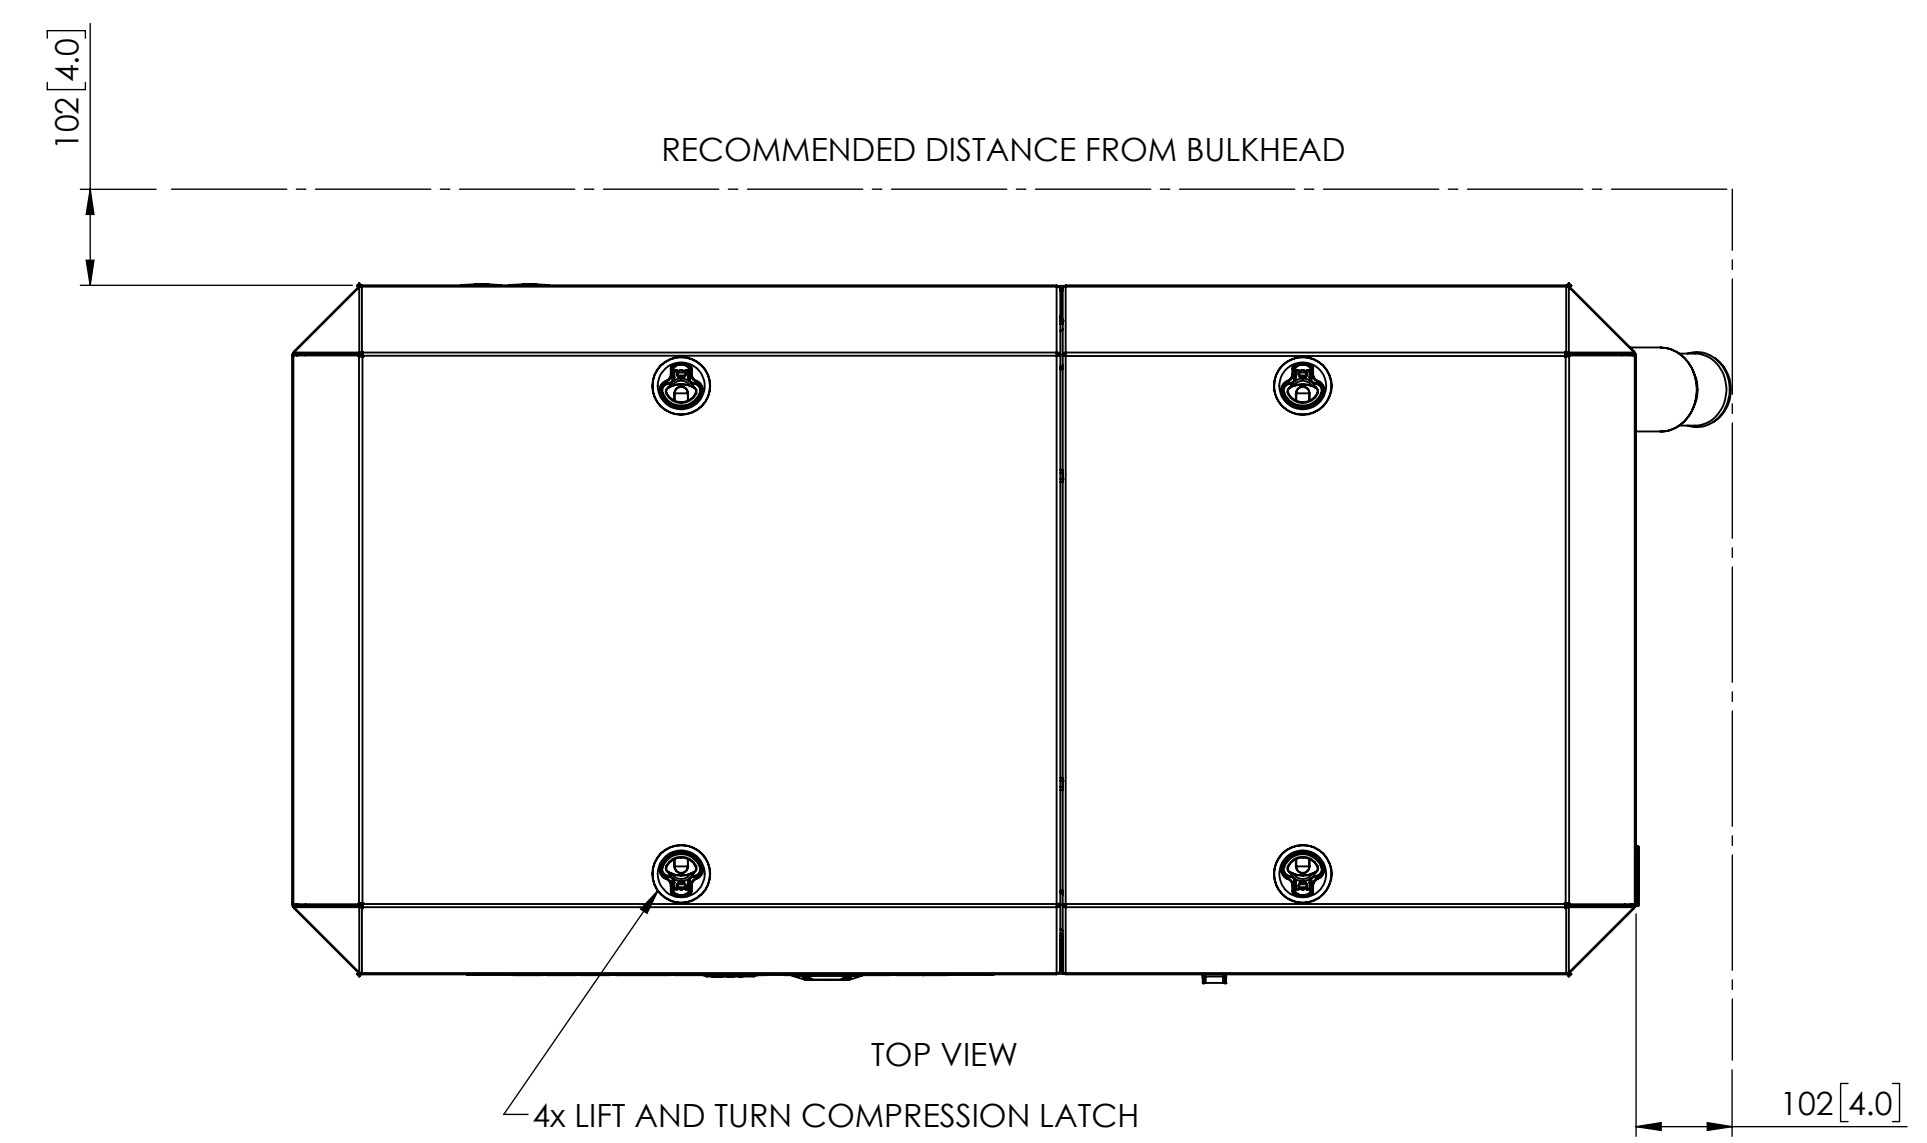

WEIGHT W/O GENSET 41 kg [91 LBS]	WEIGHT W/ GENSET 644 kg [1420 LBS]
APPLIES TO MODELS M944W3FG.1 M944W3FG.3	

REV.	DESCRIPTION	DATE	BY	CHECKED
A	UPDATE BASE FRAME WITH 13MM OFFSET, ADD ISOMETRIC VIEW AND APPLICATION TABLE. ECN# 7852	3/7/2022	MK	LTP

UNLESS OTHERWISE SPECIFIED: DIMENSIONS ARE IN MILLIMETERS TOLERANCES: ANGULAR:	NAME MK	DATE 12/2/19	<p>4420 14th AVE. N.W. Seattle, WA 98107 (206) 789-3880 www.northern-lights.com</p>
CHECKED	XXX	XX/XX/XX	
ENG APPR.			
MFG APPR.			
G.A.			
MATERIAL:	COMMENTS:		<b>TITLE:</b> <b>INSTALLATION DIMENSIONS</b> <b>M944W3F GEM SOUND SHIELD</b>
FINISH:	SIZE	PART NO.	
DO NOT SCALE	D	06-01250	
	SCALE: 1:8	WEIGHT:	DWG. NO. D-5201
			REV A
			SHEET 1 OF 1